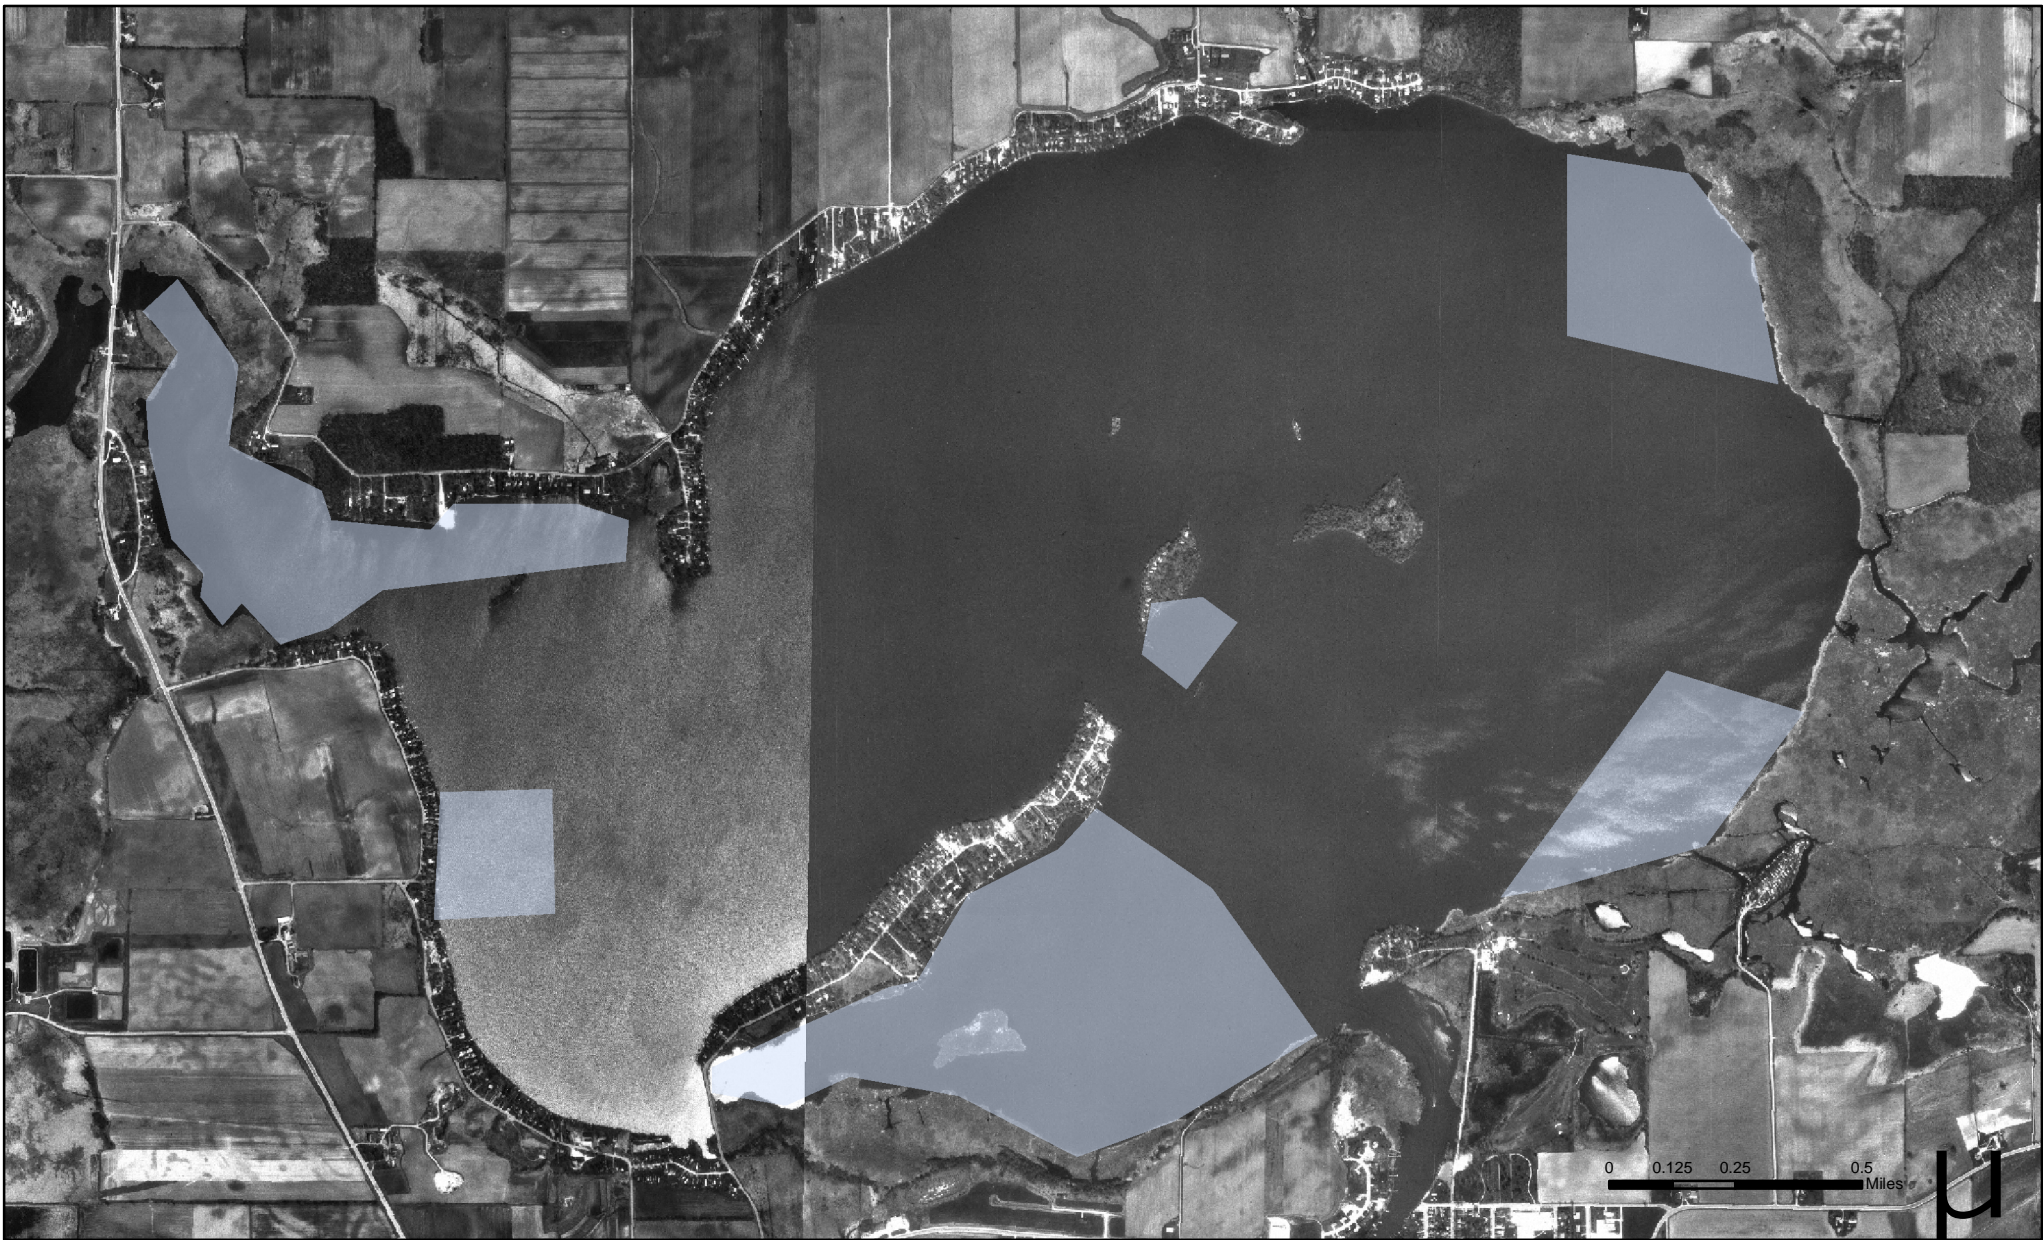

Fish Nursery Areas Fox Lake - Dodge County, WI

Legend
Fish Nursery Areas

Hey and Associates, Inc.
Water Resources, Wetlands and Ecology

**High Quality Native Plants
Fox Lake - Dodge County, WI**

Legend
■ High Quality Native Plants Areas 2004-2005

Hey and Associates, Inc.
Water Resources, Wetlands and Ecology

Nuisance Aquatic Plant Areas Identified by Survey Fox Lake - Dodge County, WI

Legend
■ Nuisance Plants Survey

Hey and Associates, Inc.
Water Resources, Wetlands and Ecology