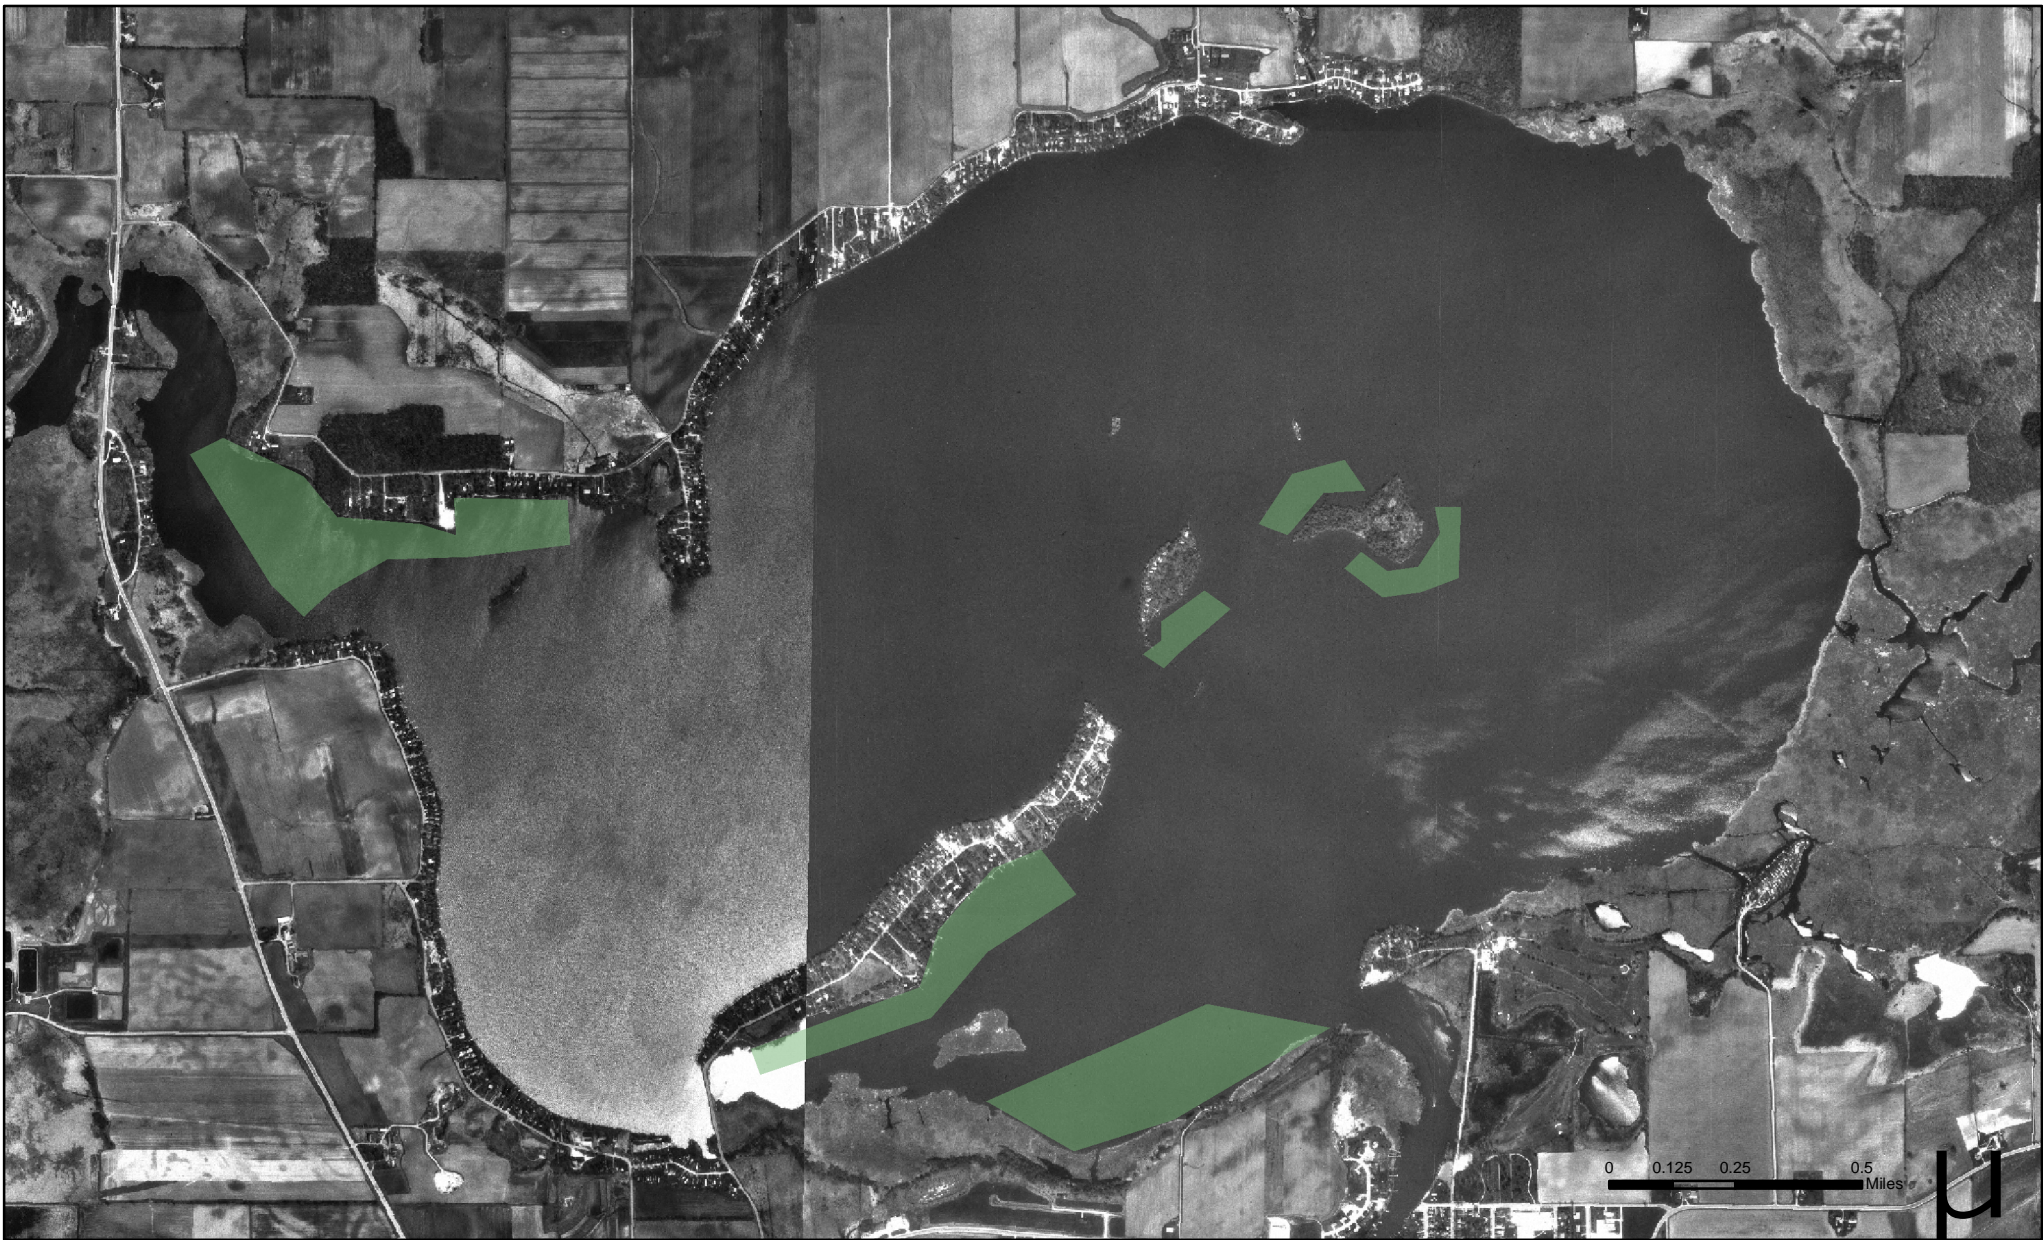

Fish Nursery Areas Fox Lake - Dodge County, WI

Legend
Fish Nursery Areas

Hey and Associates, Inc.
Water Resources, Wetlands and Ecology

**High Quality Native Plants
Fox Lake - Dodge County, WI**

Legend
■ High Quality Native Plants Areas 2004-2005

Hey and Associates, Inc.
Water Resources, Wetlands and Ecology

Nuisance Aquatic Plant Areas Identified by Survey Fox Lake - Dodge County, WI

Legend
■ Nuisance Plants Survey

Hey and Associates, Inc.
Water Resources, Wetlands and Ecology