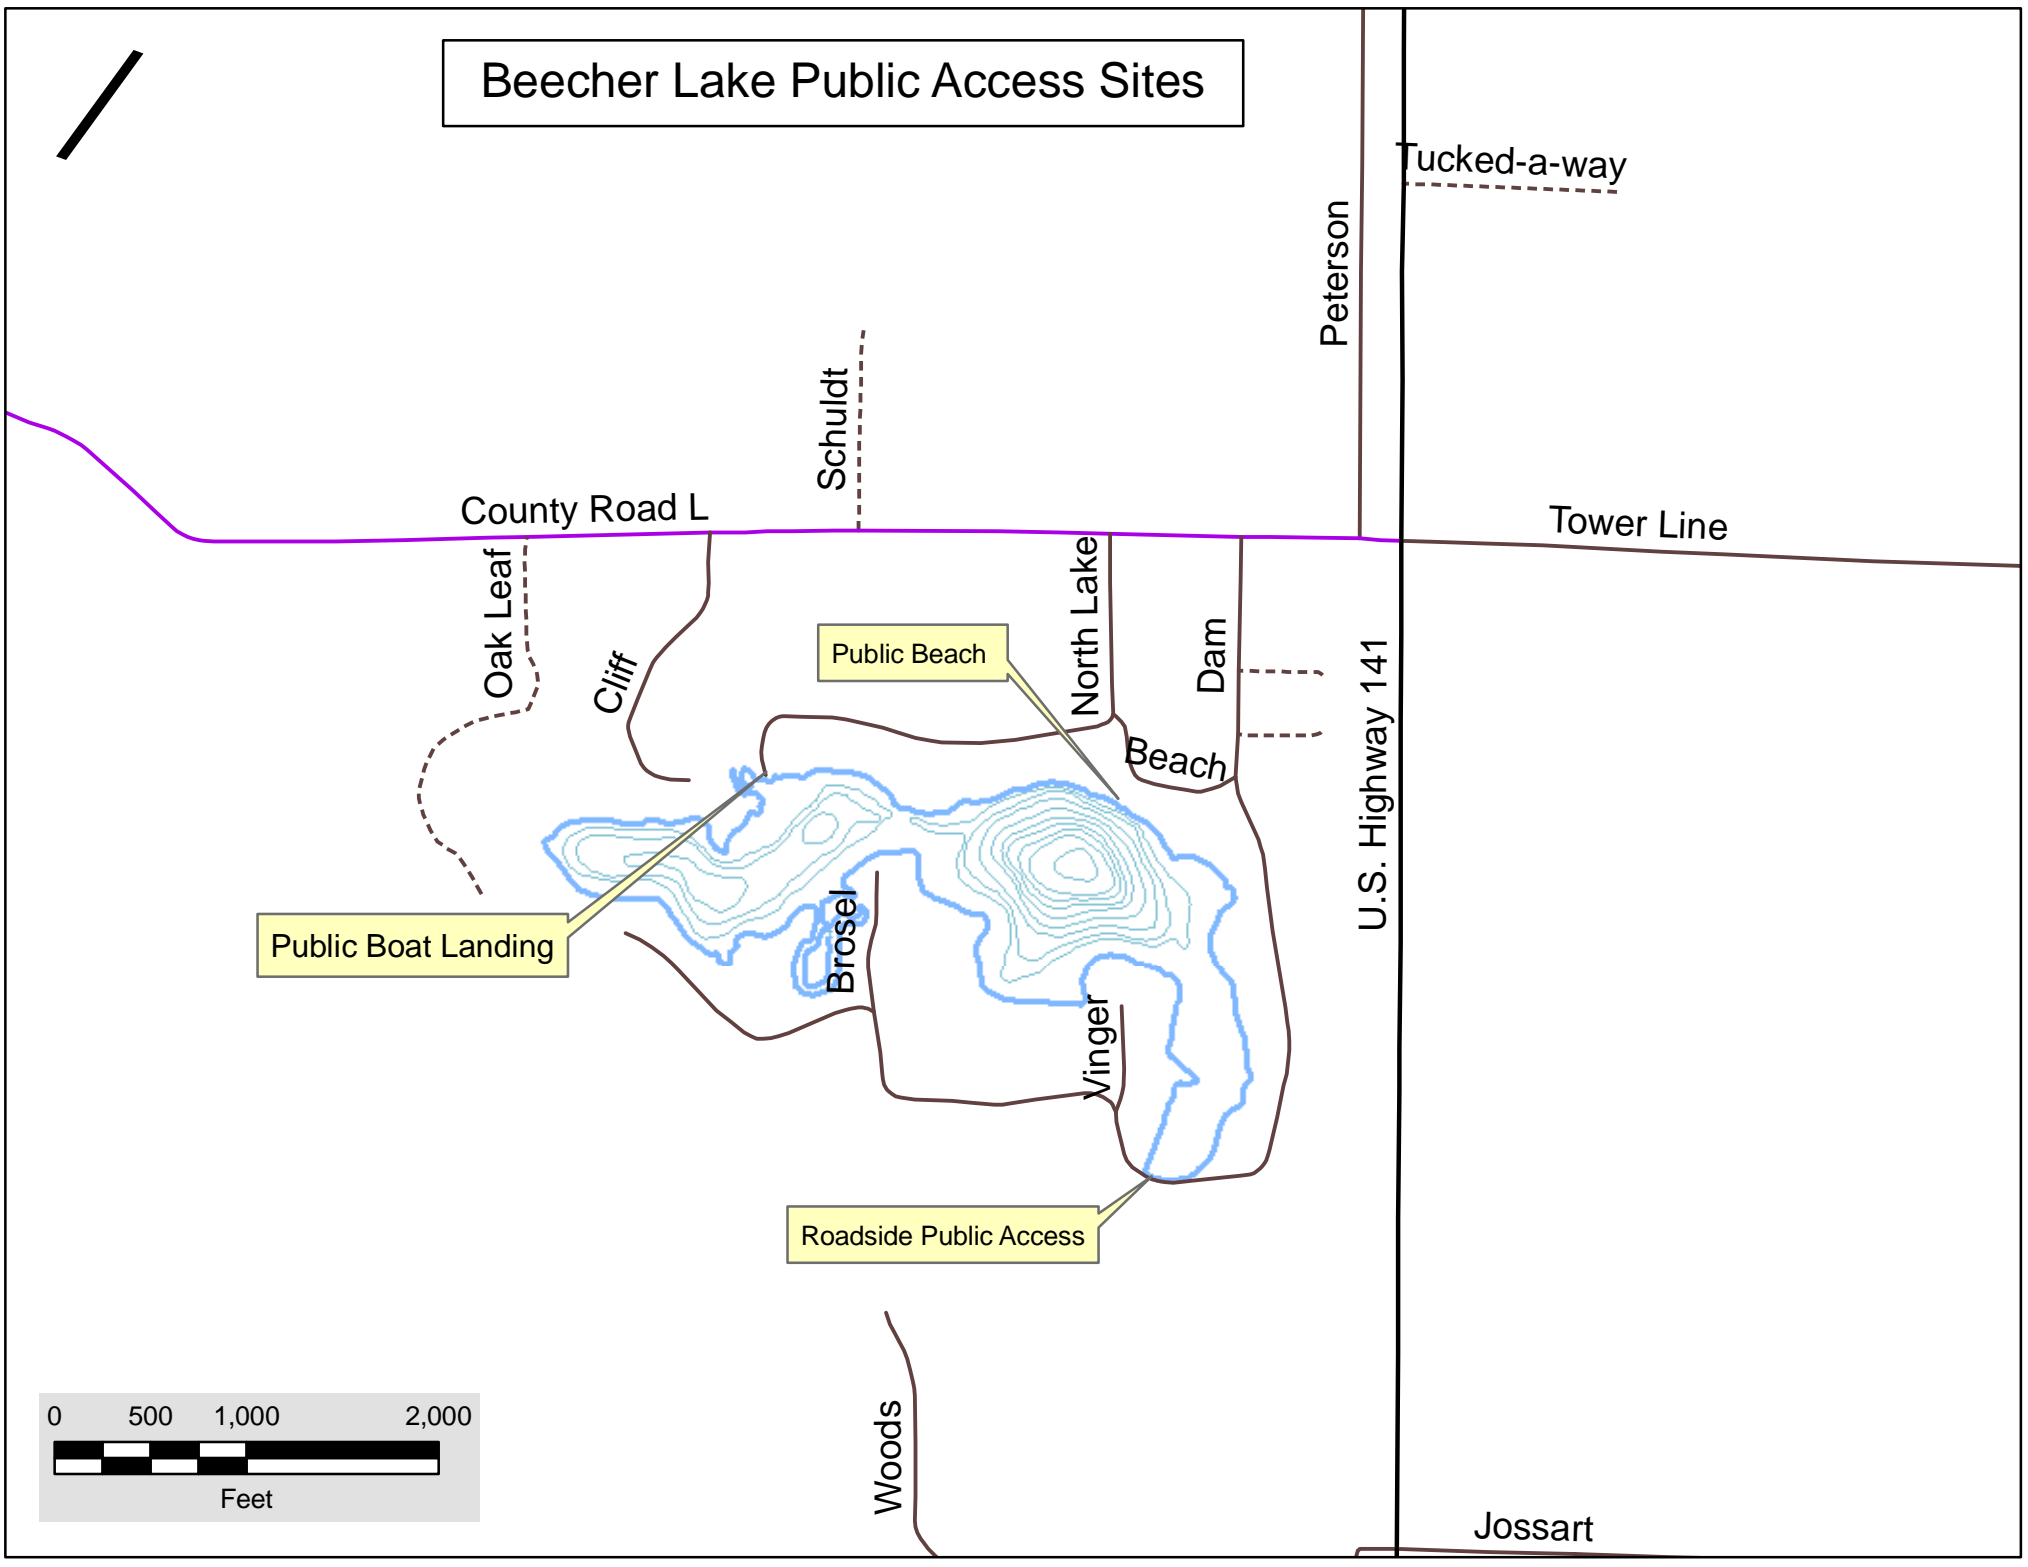

# Beecher Lake Public Access Sites

Public Boat Landing

Public Beach

Roadside Public Access

County Road L

U.S. Highway 141

Schuldt

North Lake

Dam

Beach

Broesel

Winger

Cliff

Woods

Peterson

Tower Line

Tucked-a-way

Jossart