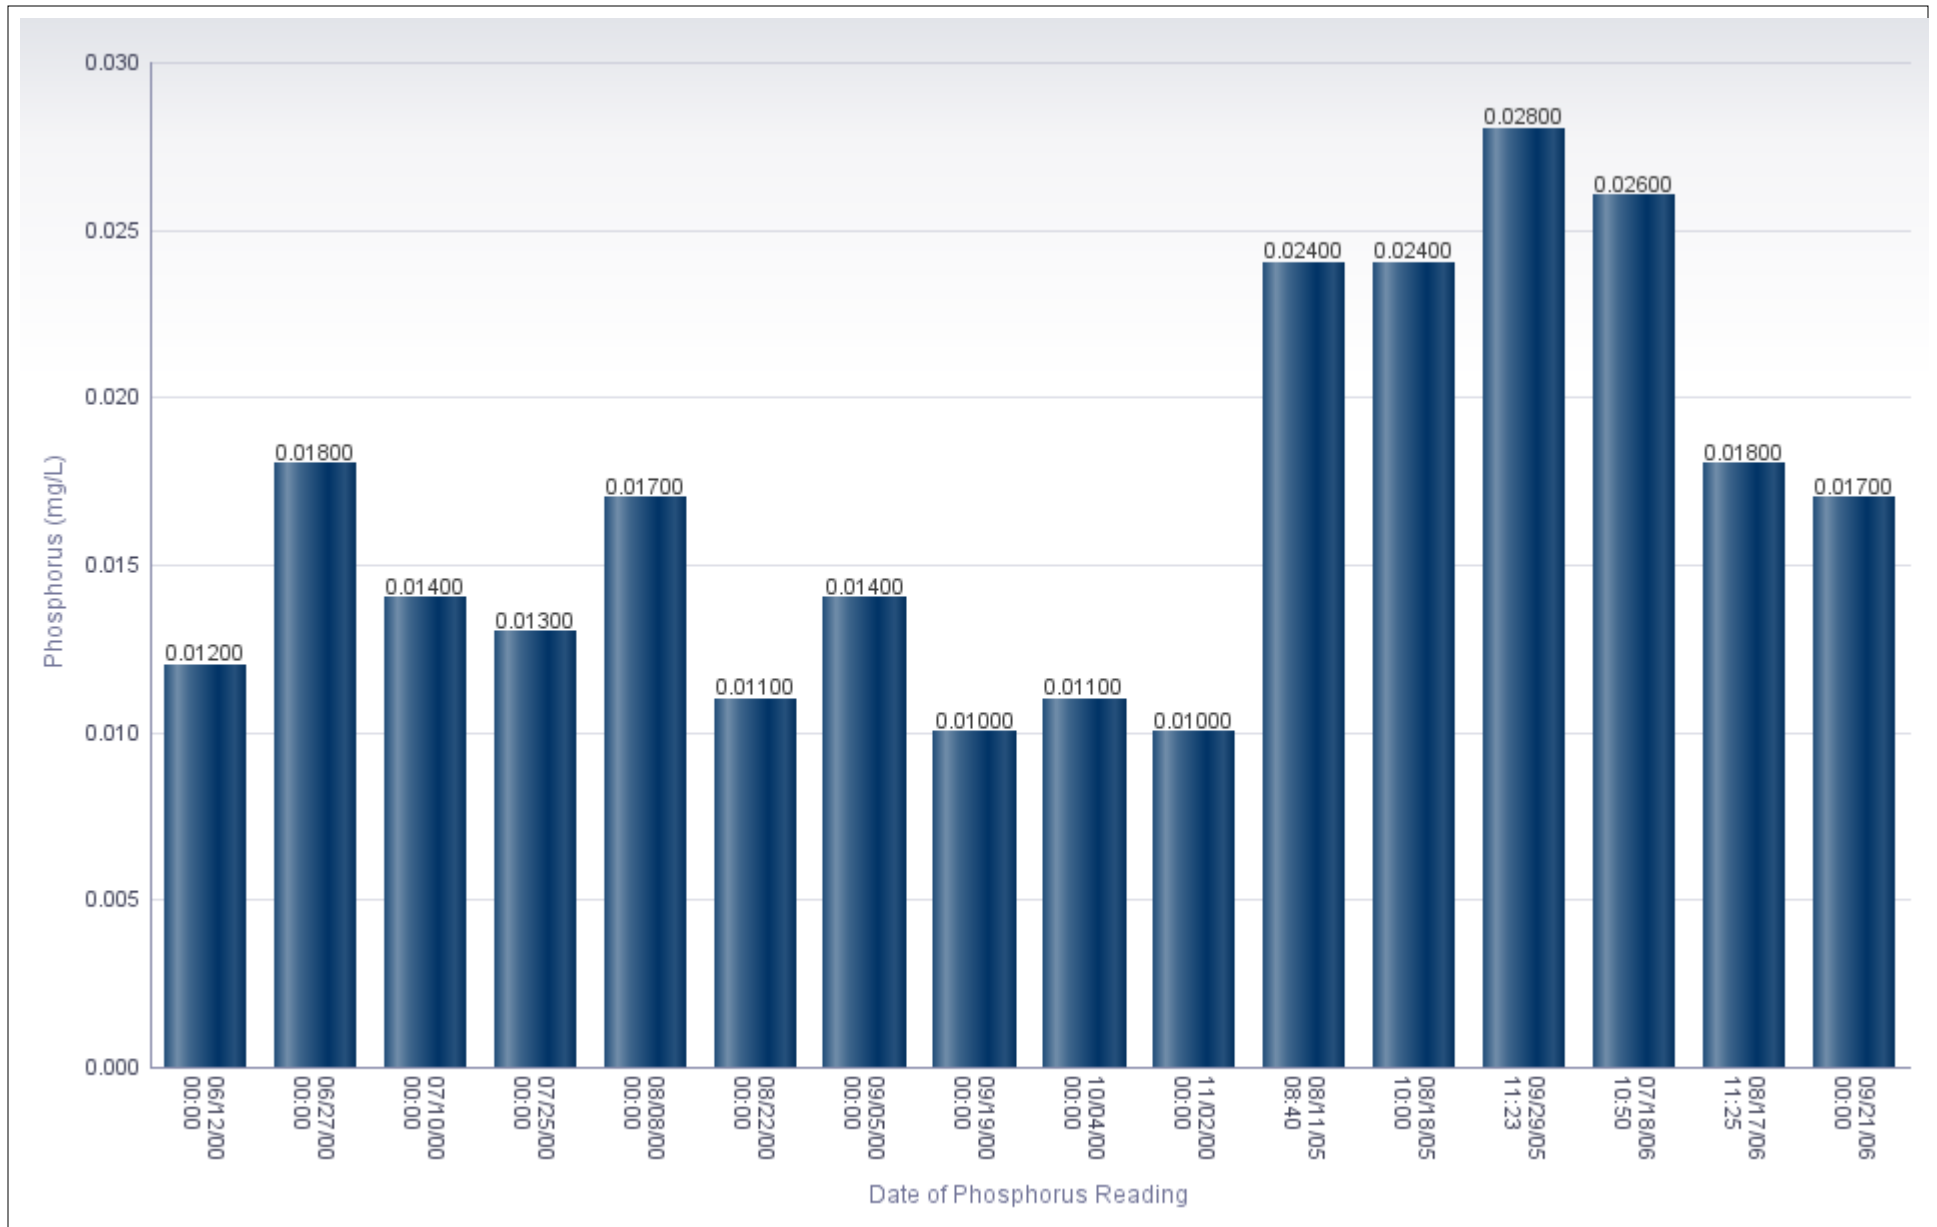

Station ID: 683428

Station Name: Bark River at Genessee Lake Road

Start Date: 01/01/2000 00:00

End Date: 01/04/2018 00:00

SWIMS: Total Phosphorus for a Monitoring Station