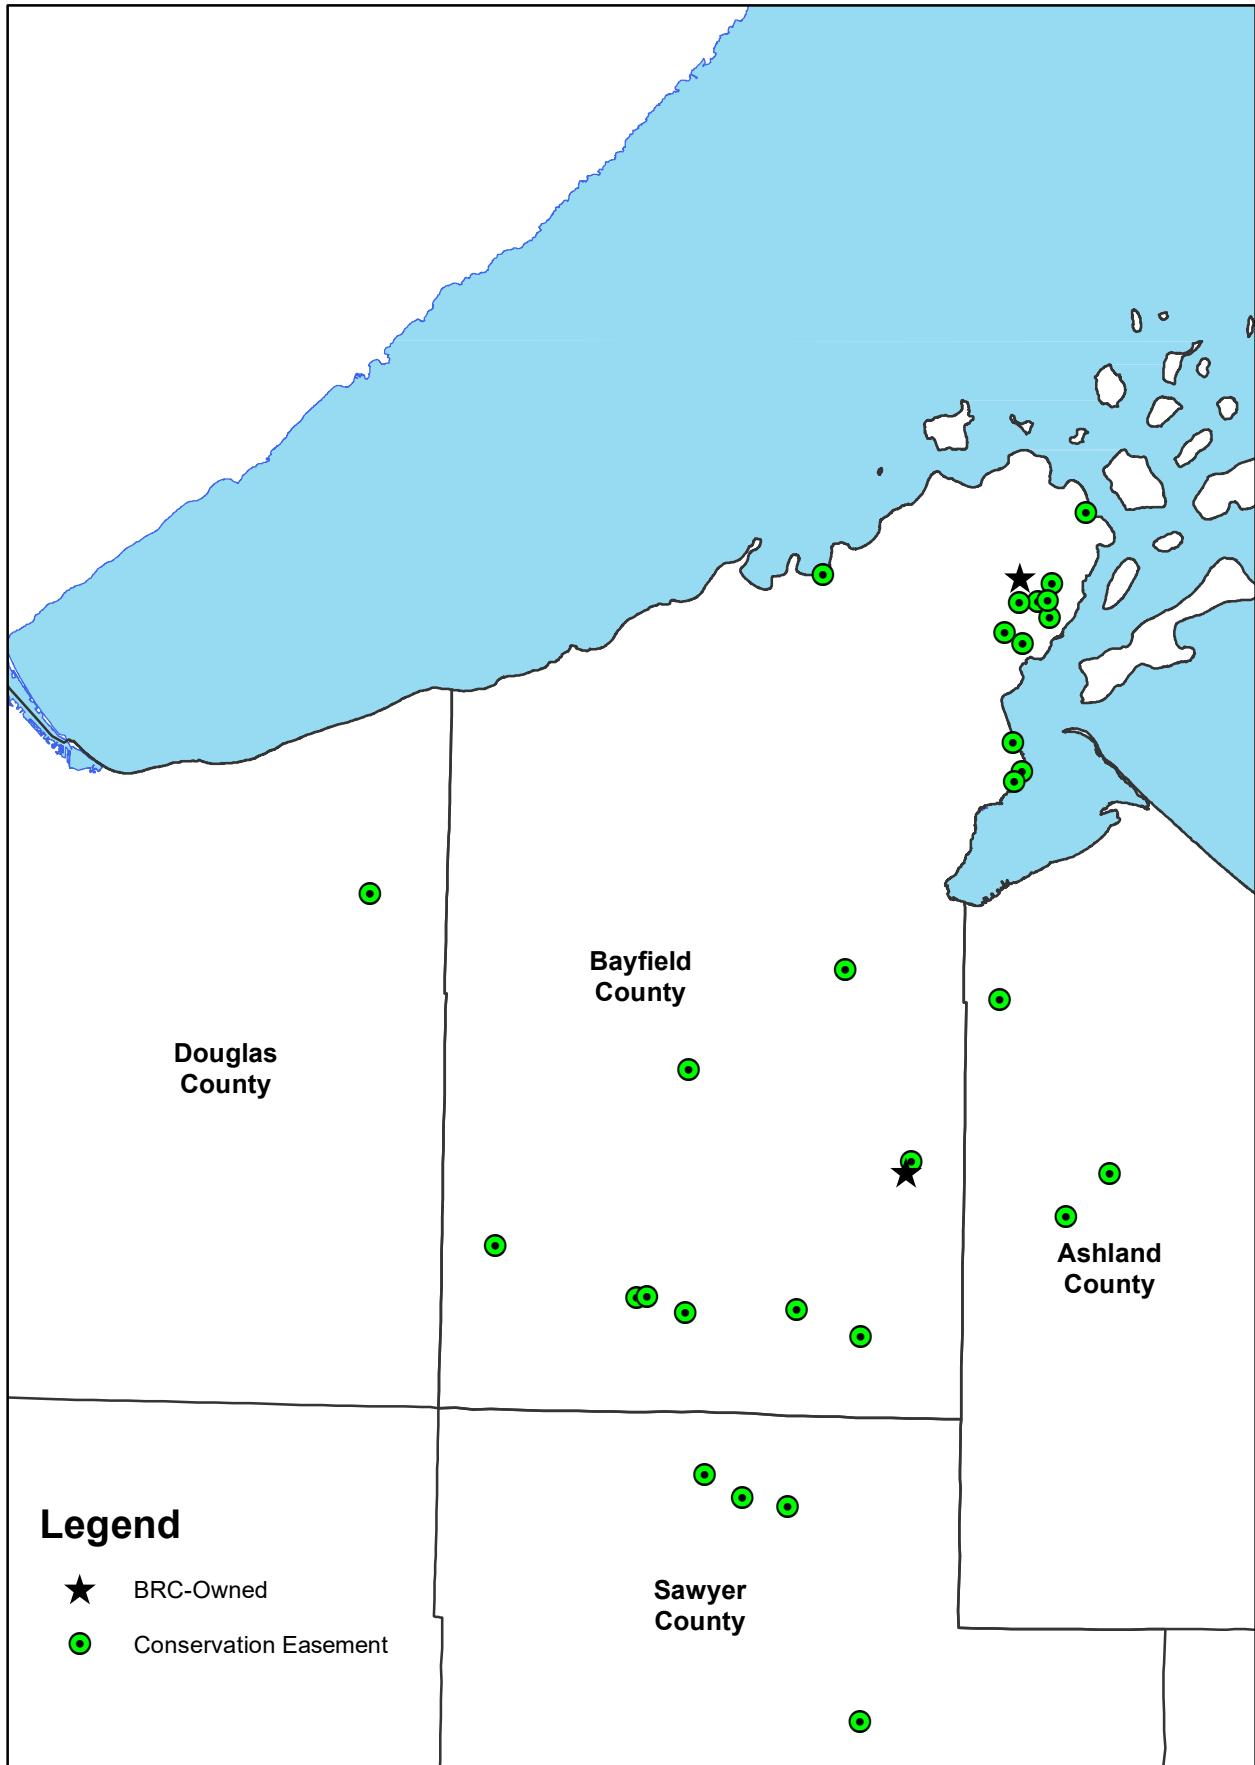

# Lands Protected by Bayfield Regional Conservancy In Northwest Wisconsin

## Legend

- ★ BRC-Owned
- Conservation Easement

0 5 10 20 30 Miles

1:700,000

pcf September, 2017