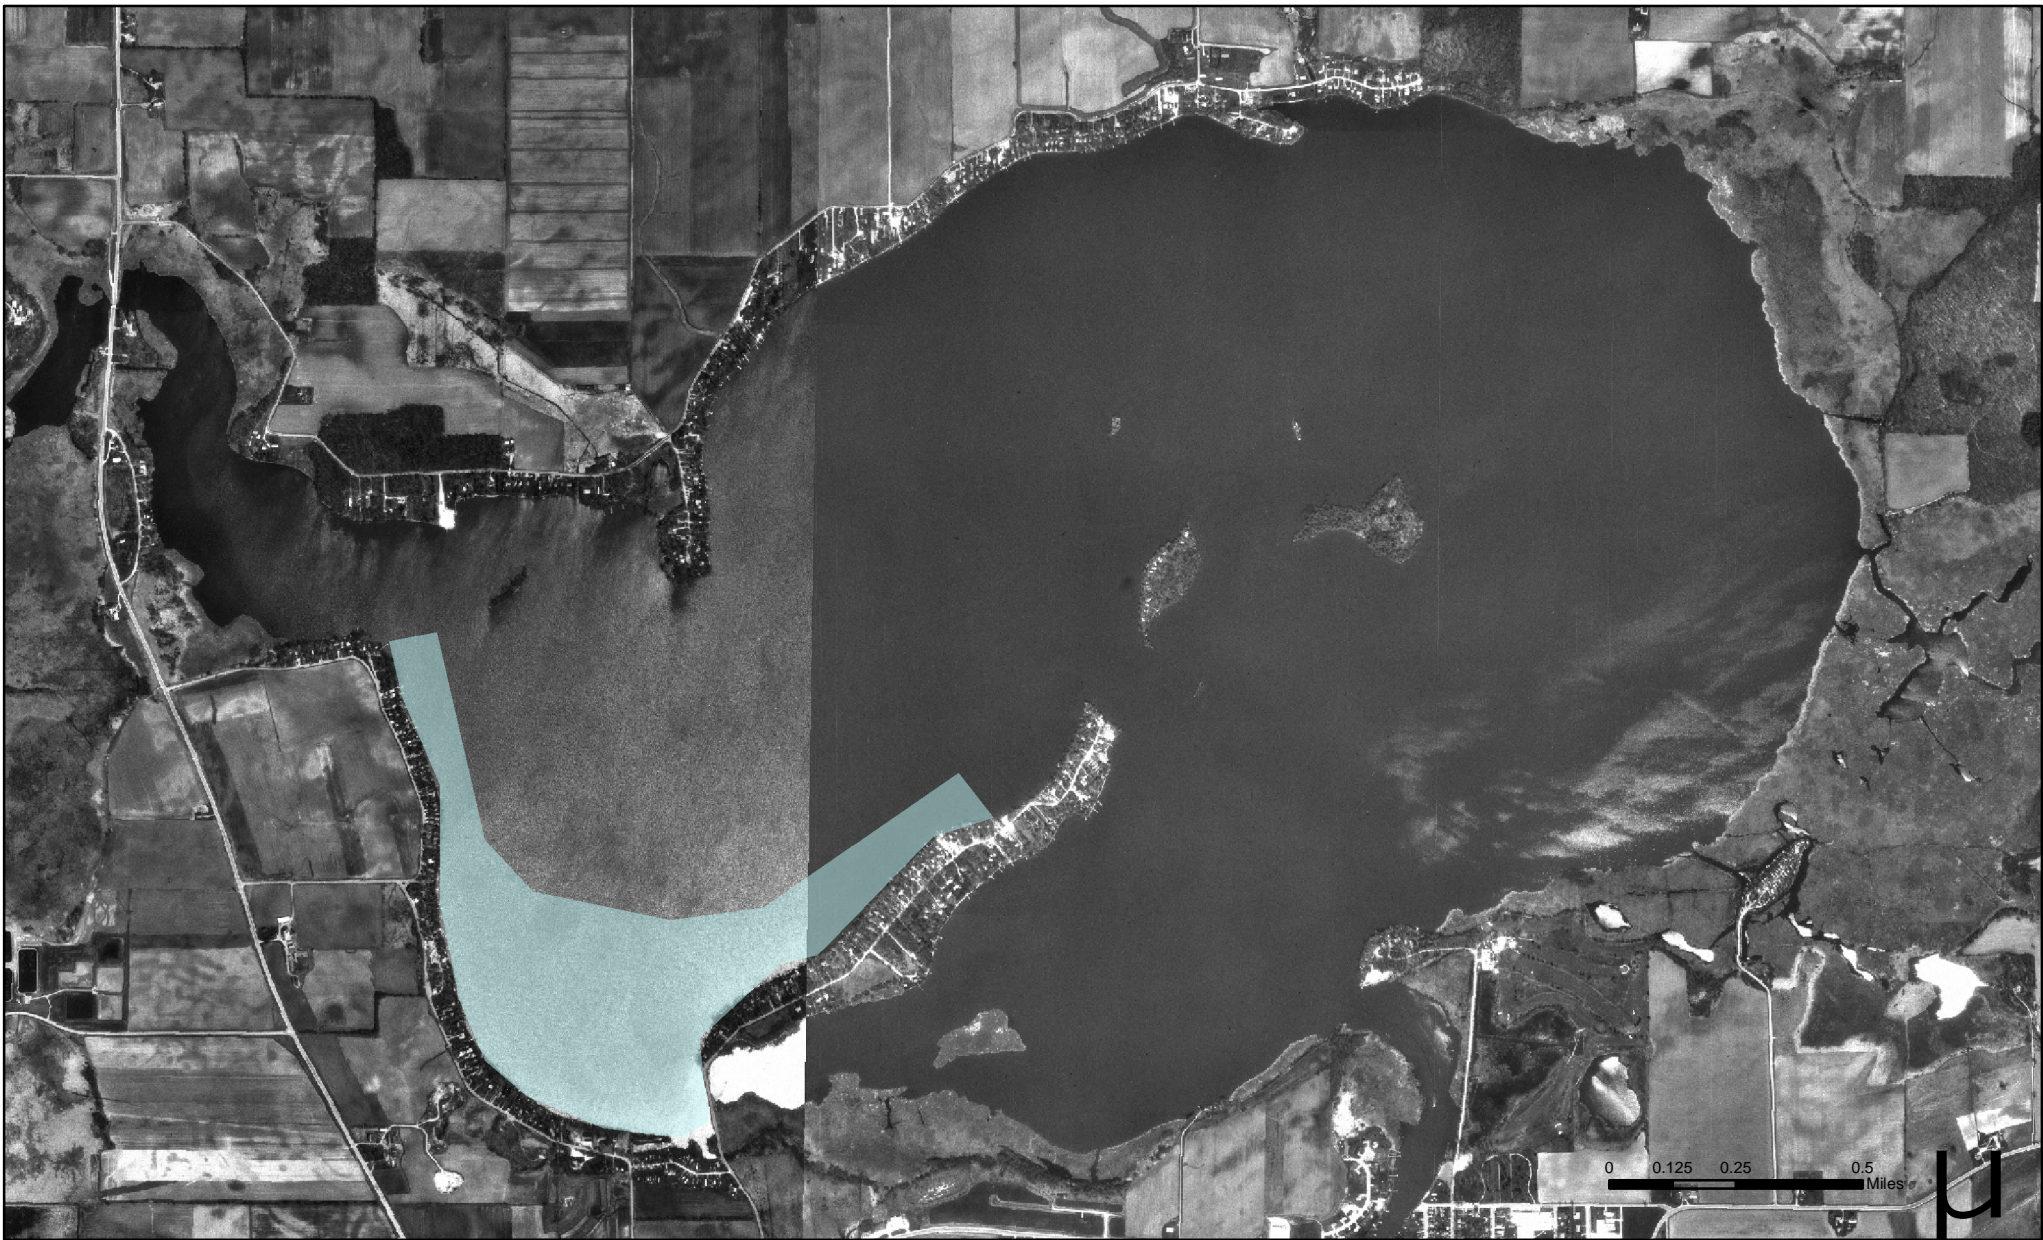

**Water Skiing Area
Fox Lake - Dodge County, WI**

Legend
Water Skiing Area