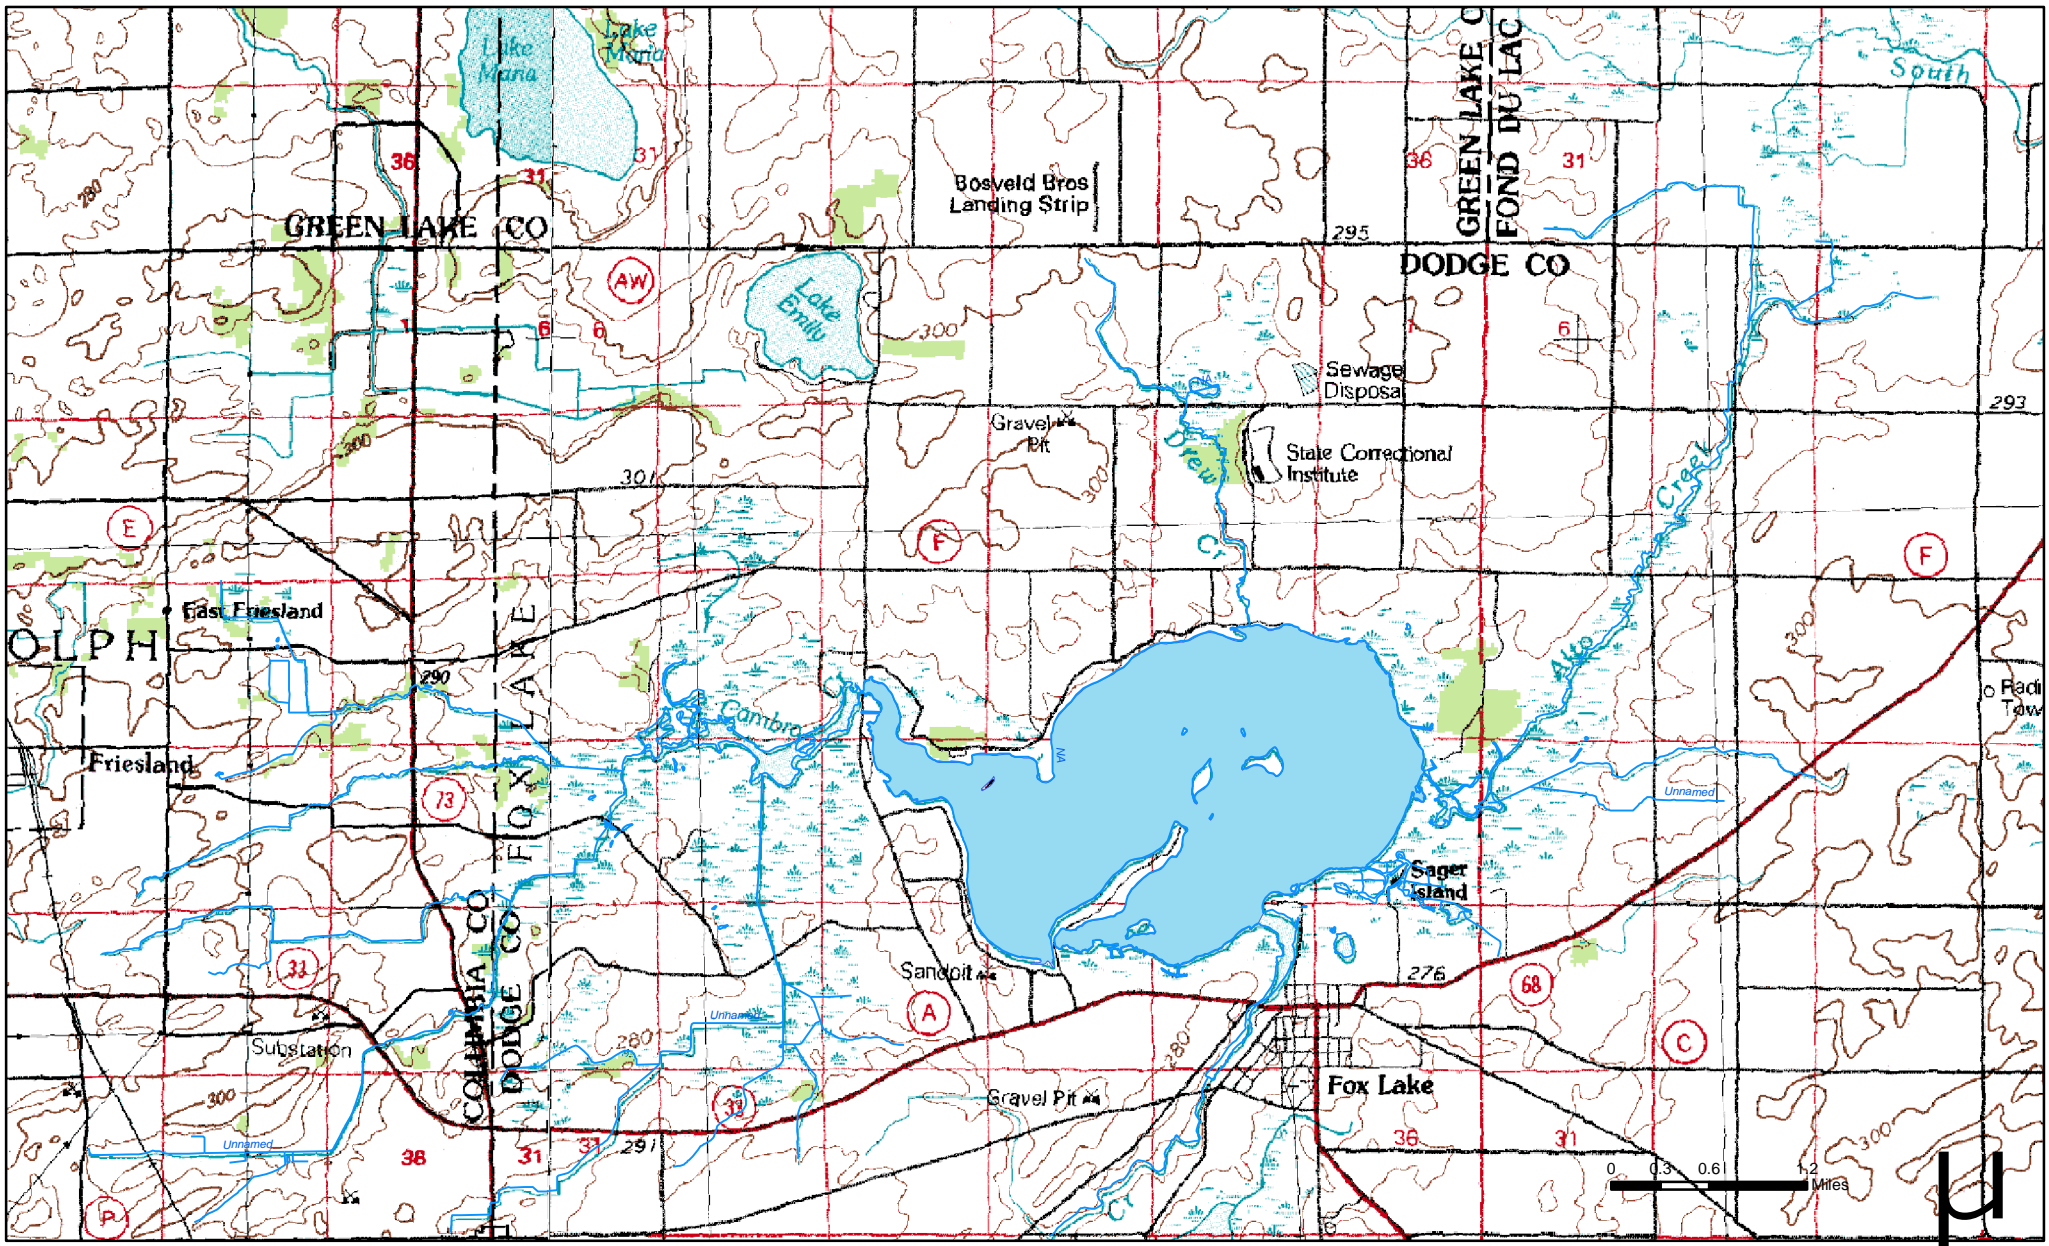

**Lake Inputs
Fox Lake - Dodge County, WI**