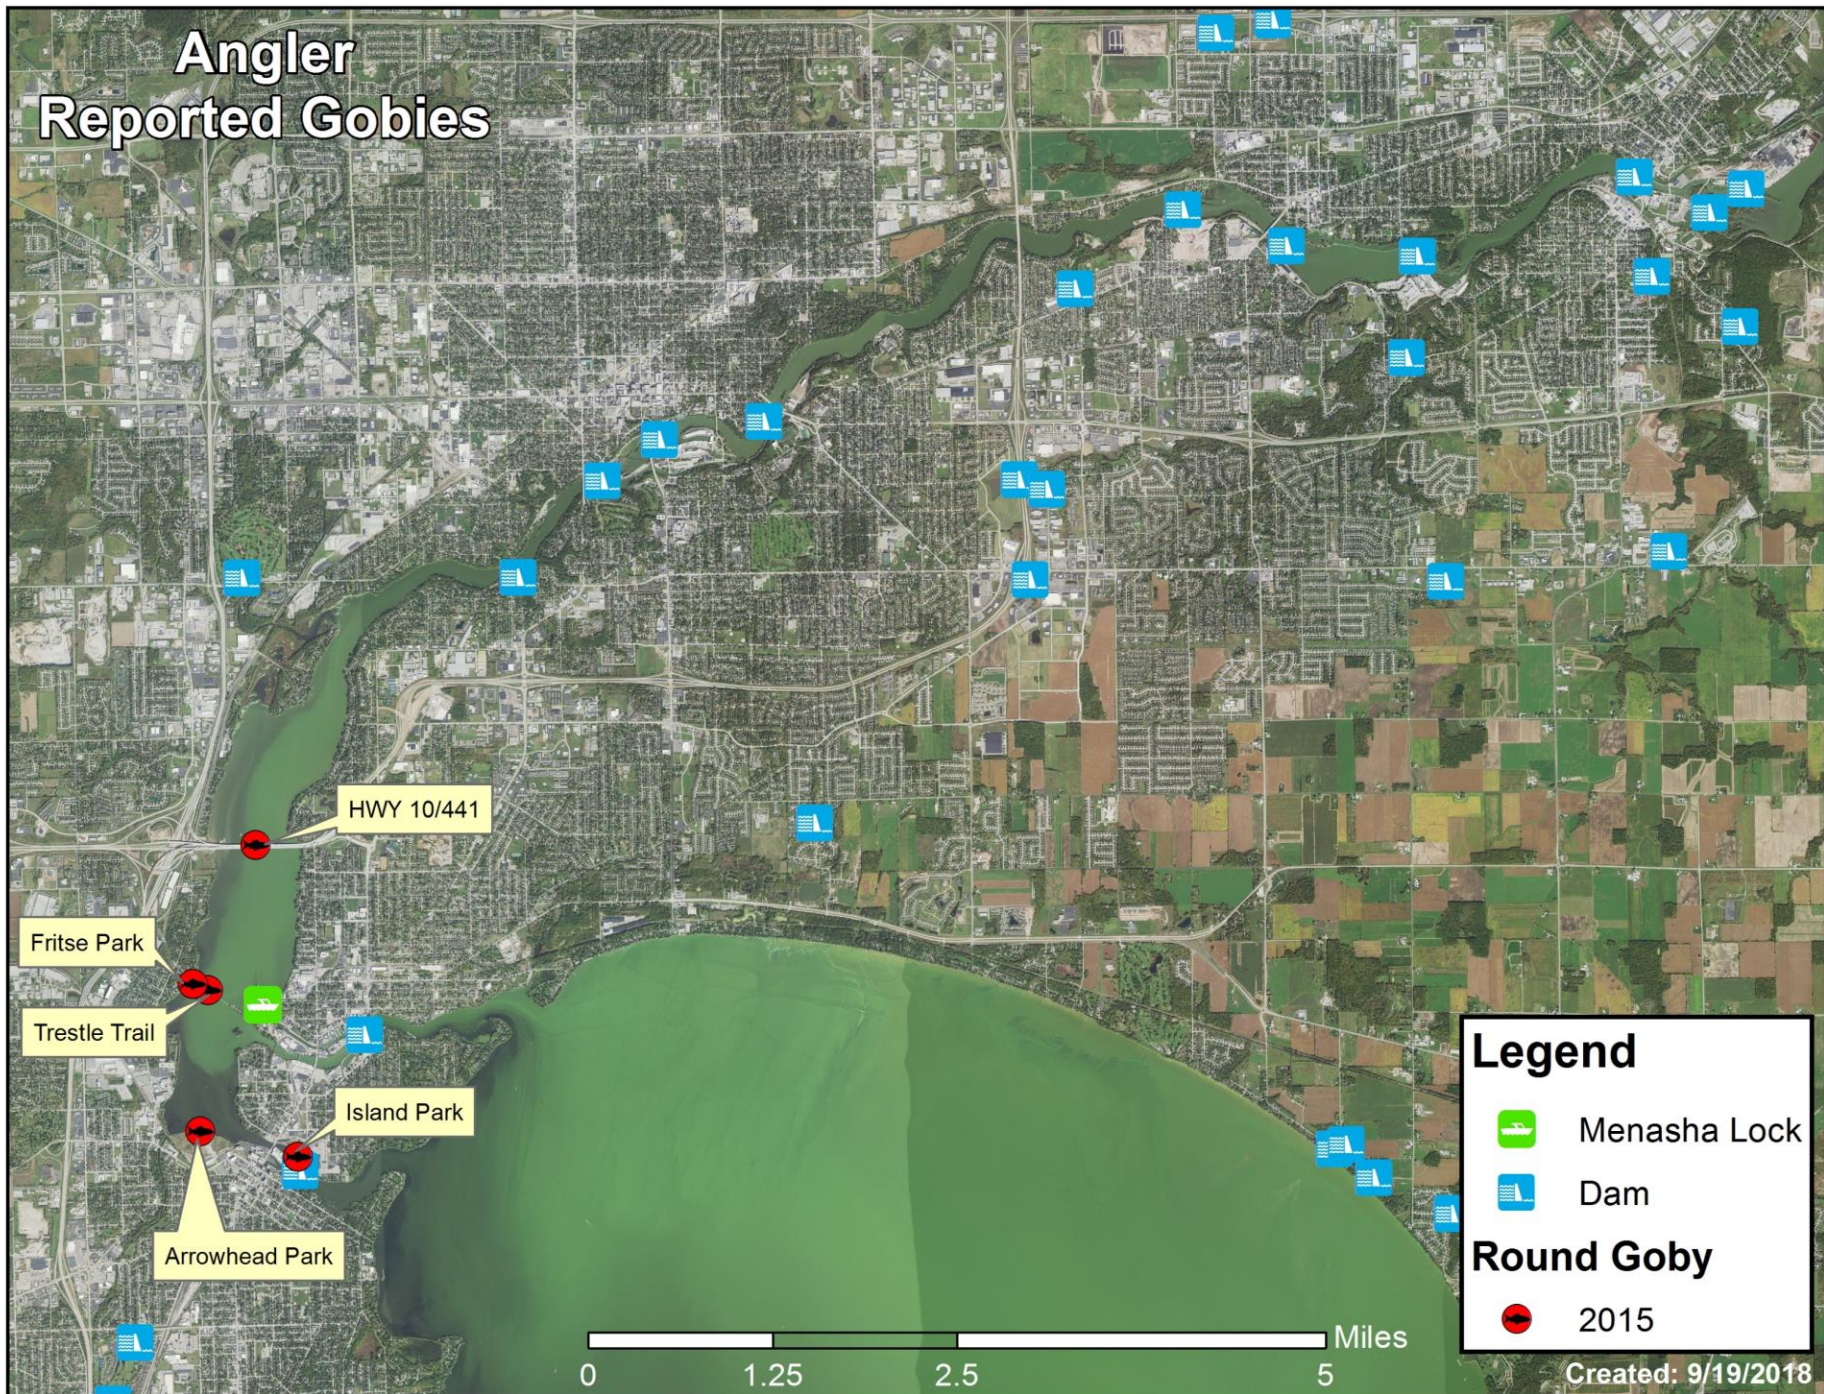

# Angler Reported Gobies

# Angler Reported Gobies

Sunrise Dr.  
(private pier)

Lakeshore Dr.  
(private pier)

South of  
HWY 10/441  
Bridge

HWY 10/441

Fritse Park

James Island

Trestle Trail

Island Park

Below  
Menasha Dam

Arrowhead Park

# Angler Reported Gobies

**Legend**

- Menasha Lock
- Dam

**Round Goby**

- 2015
- 2016
- 2018

Created: 9/19/2018