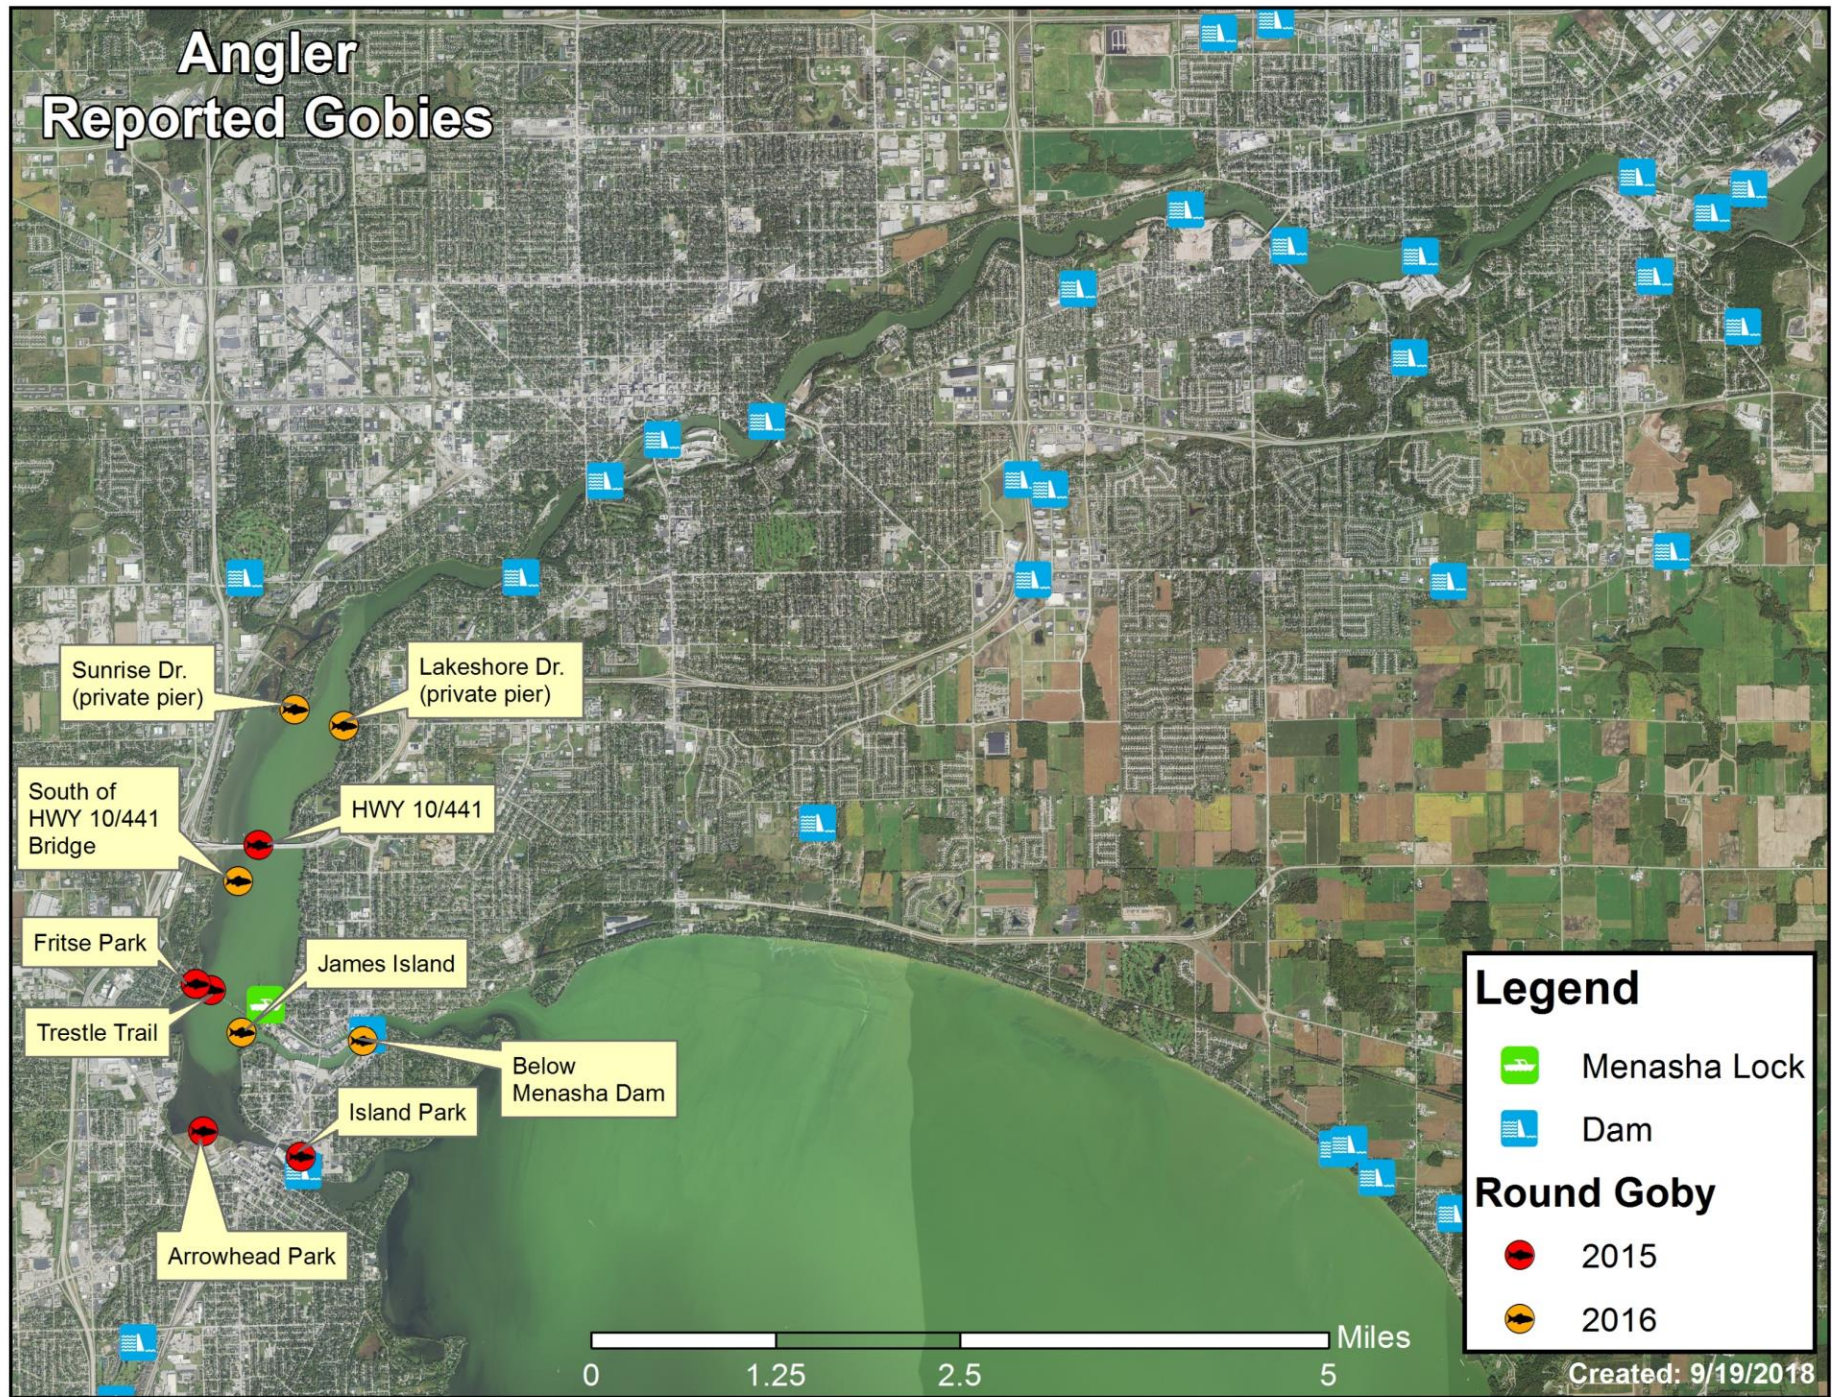

# Angler Reported Gobies

# Angler Reported Gobies

Sunrise Dr.  
(private pier)

Lakeshore Dr.  
(private pier)

South of  
HWY 10/441  
Bridge

HWY 10/441

Fritse Park

James Island

Trestle Trail

Island Park

Below  
Menasha Dam

Arrowhead Park

# Angler Reported Gobies

**Legend**

- Menasha Lock
- Dam

**Round Goby**

- 2015
- 2016
- 2018

Created: 9/19/2018