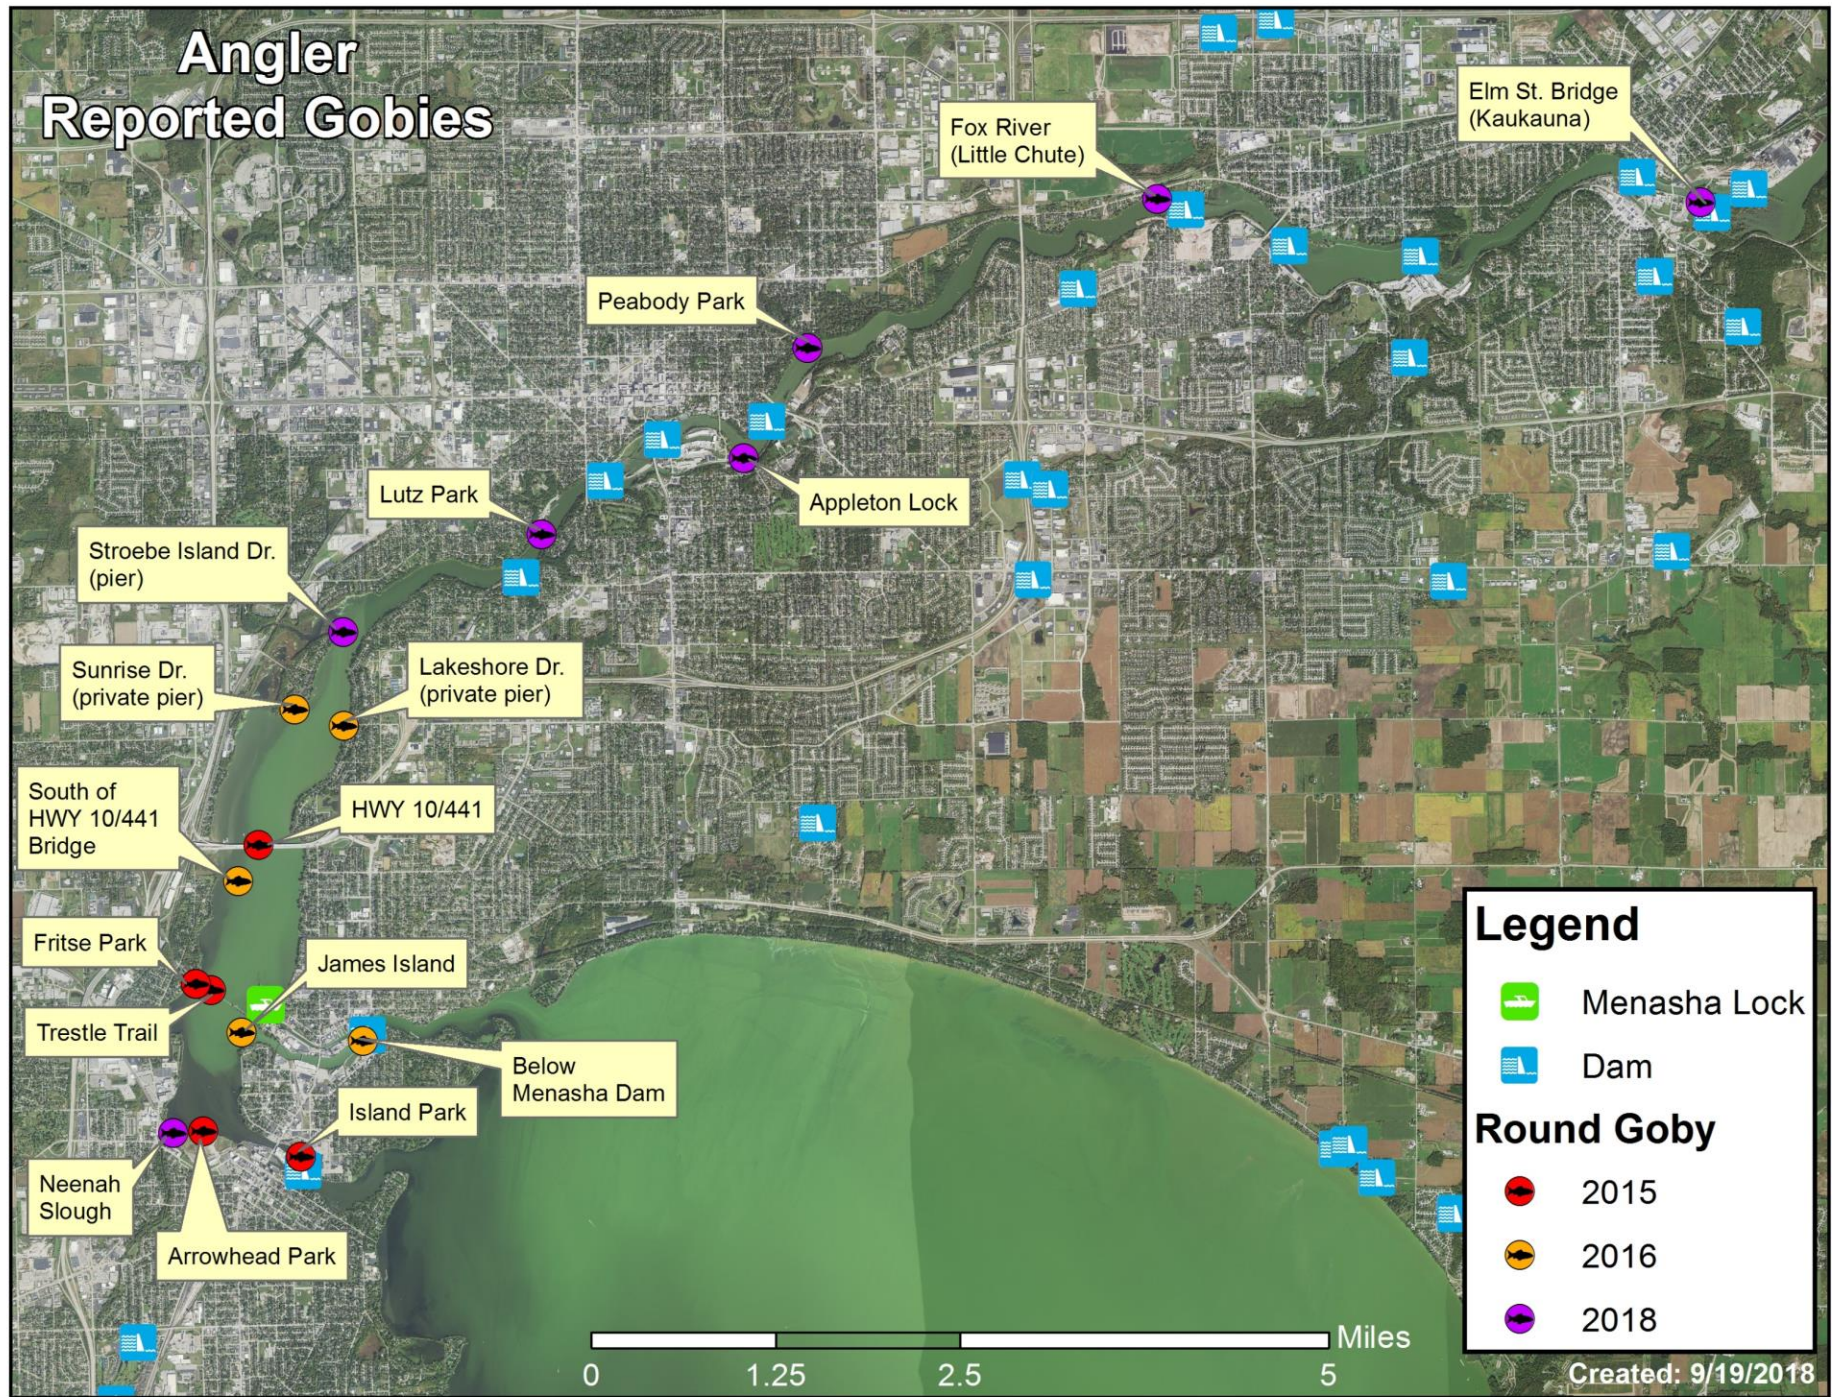

# Angler Reported Gobies

Sunrise Dr.  
(private pier)

Lakeshore Dr.  
(private pier)

South of  
HWY 10/441  
Bridge

HWY 10/441

Fritse Park

James Island

Trestle Trail

Island Park

Below  
Menasha Dam

Arrowhead Park

# Angler Reported Gobies

**Legend**

- Menasha Lock
- Dam

**Round Goby**

- 2015
- 2016
- 2018

Created: 9/19/2018