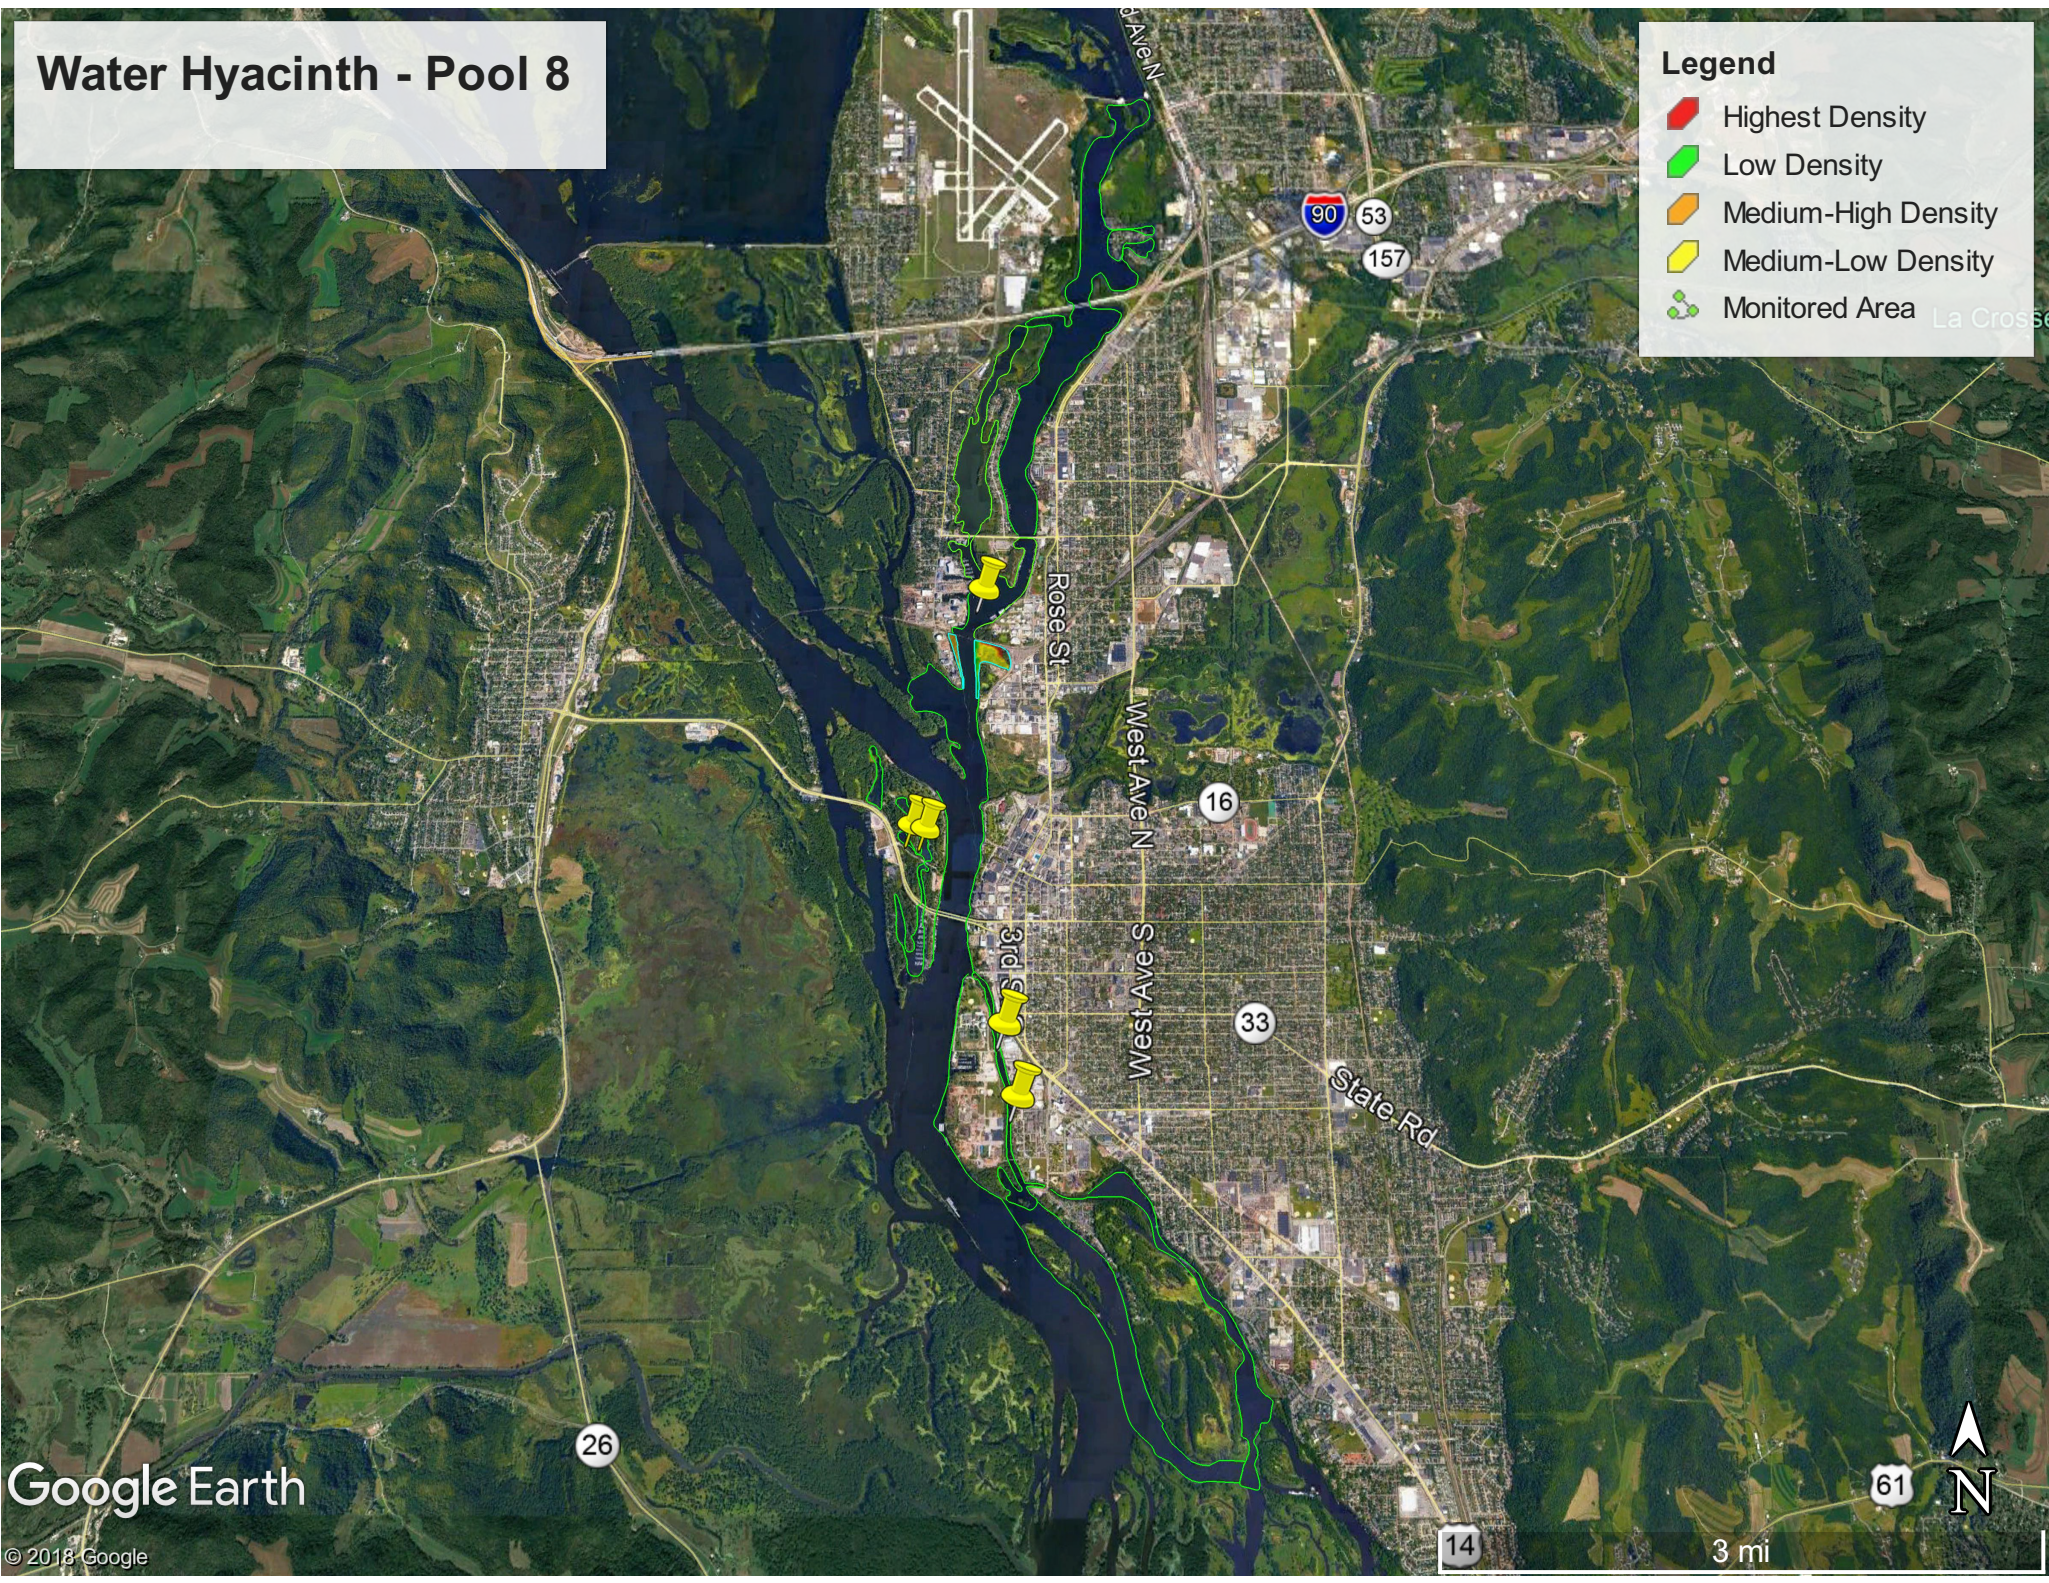

# Water Hyacinth - Pool 8

**Legend**

- Highest Density
- Low Density
- Medium-High Density
- Medium-Low Density
- Monitored Area

3 mi