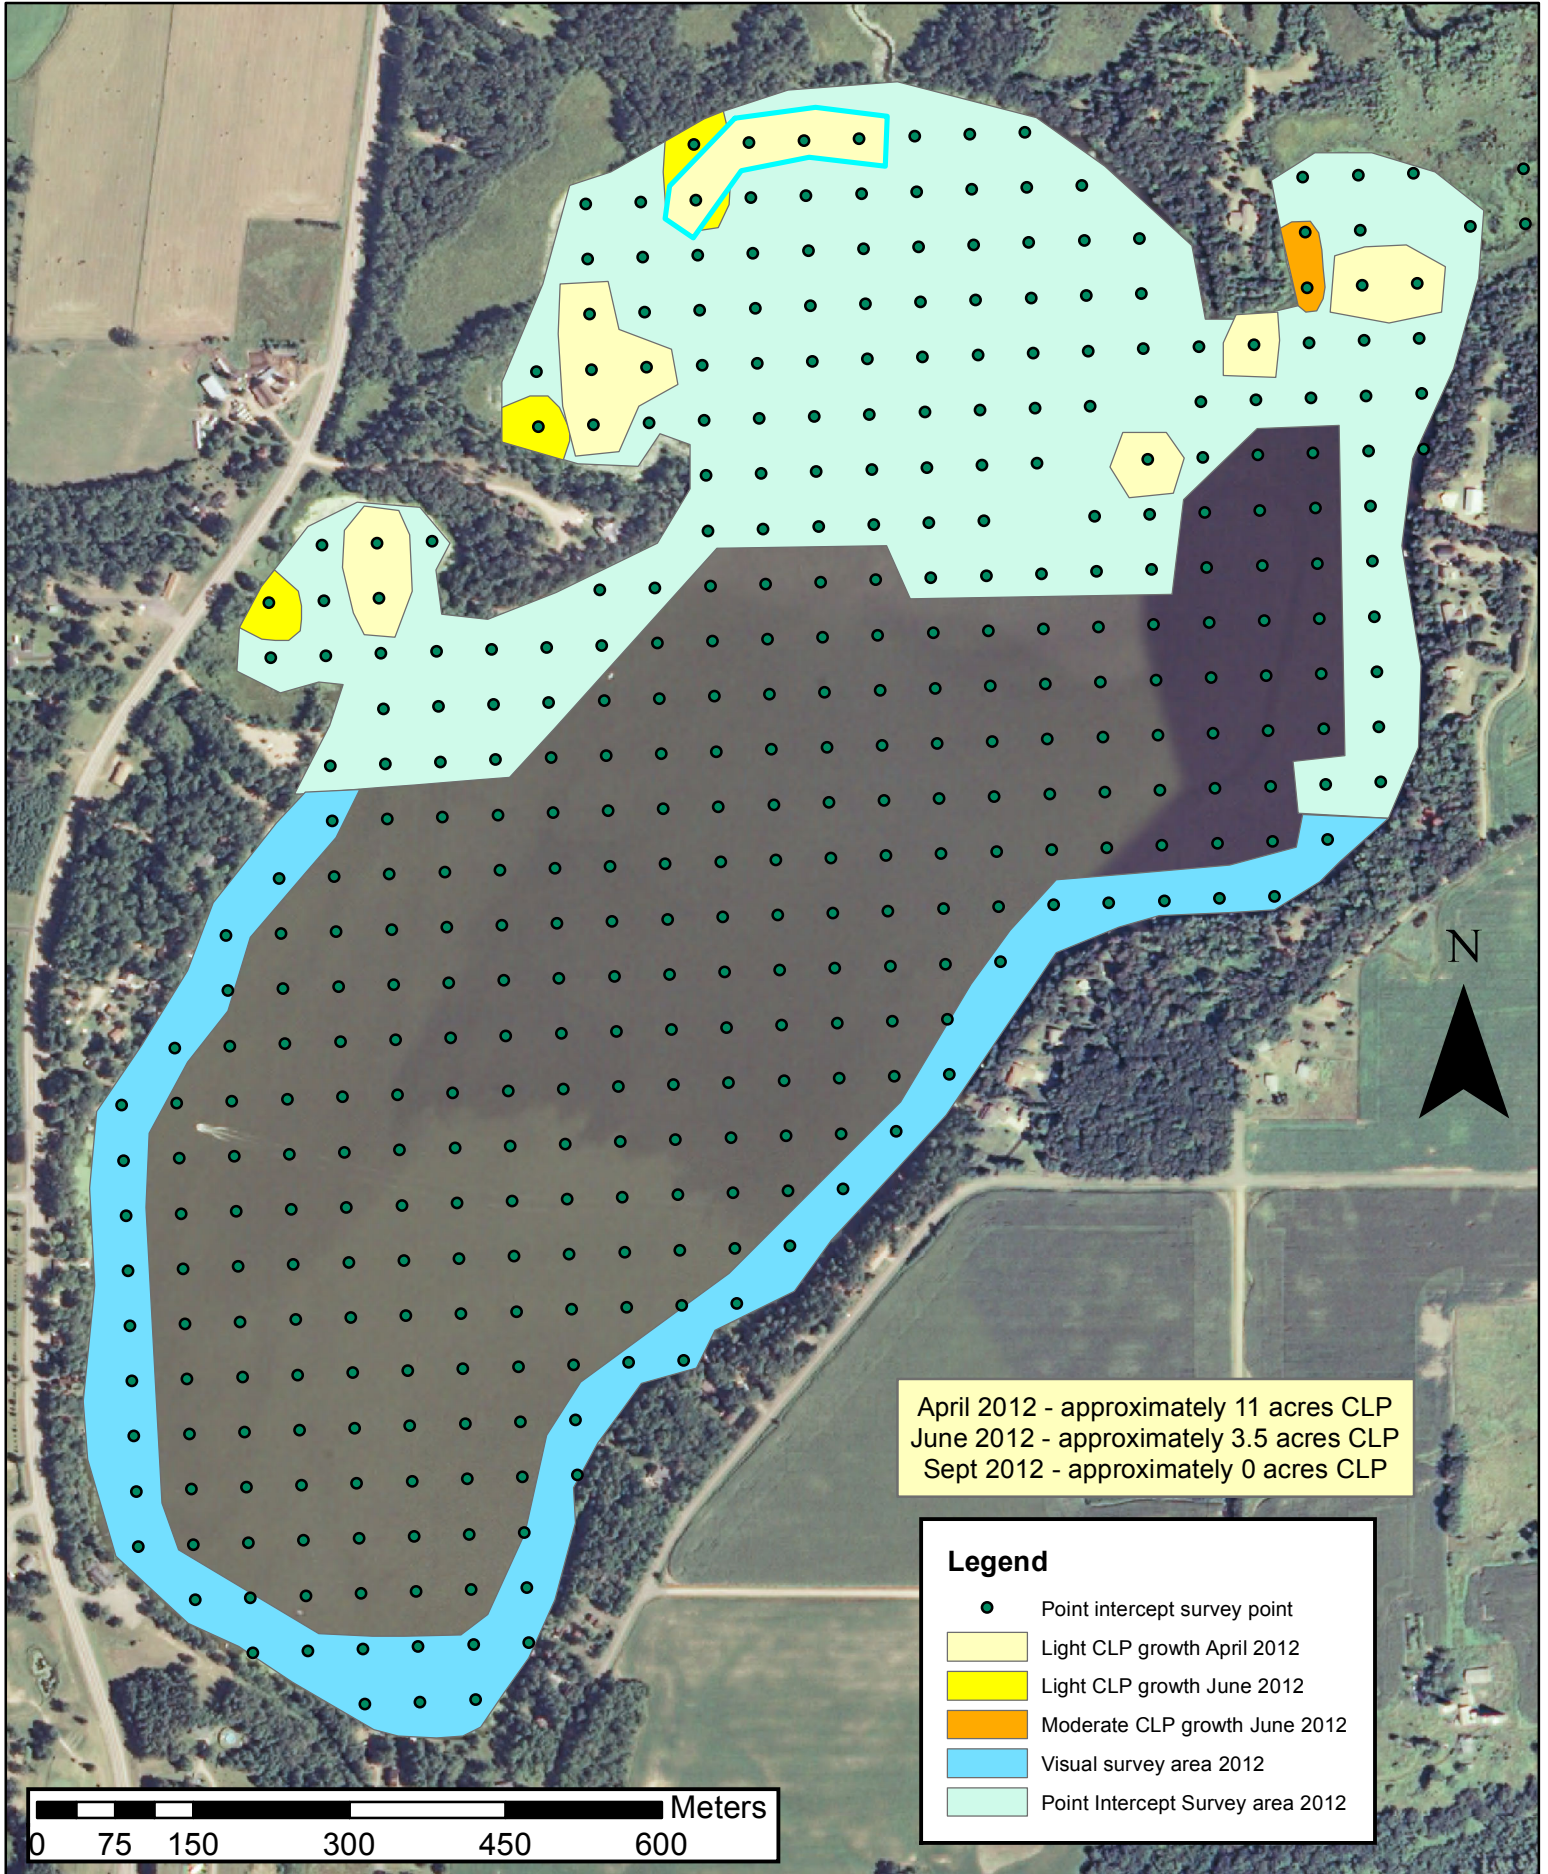

# Amacoy Lake, Rusk County, WI 2011 Curly-leaf Pondweed Surveys

# Amacoy Lake, Rusk County, WI 2012 Curly-leaf Pondweed Surveys

0 0.6 Kilometers

Amacoy Lake  
Rusk County  
WBIC 2359700  
T34N R08W S25  
283 acres / 114.4 ha  
402 Sampling Points  
53m between Points  
Site1: Lat. 45.39645026  
Long. -91.32206252