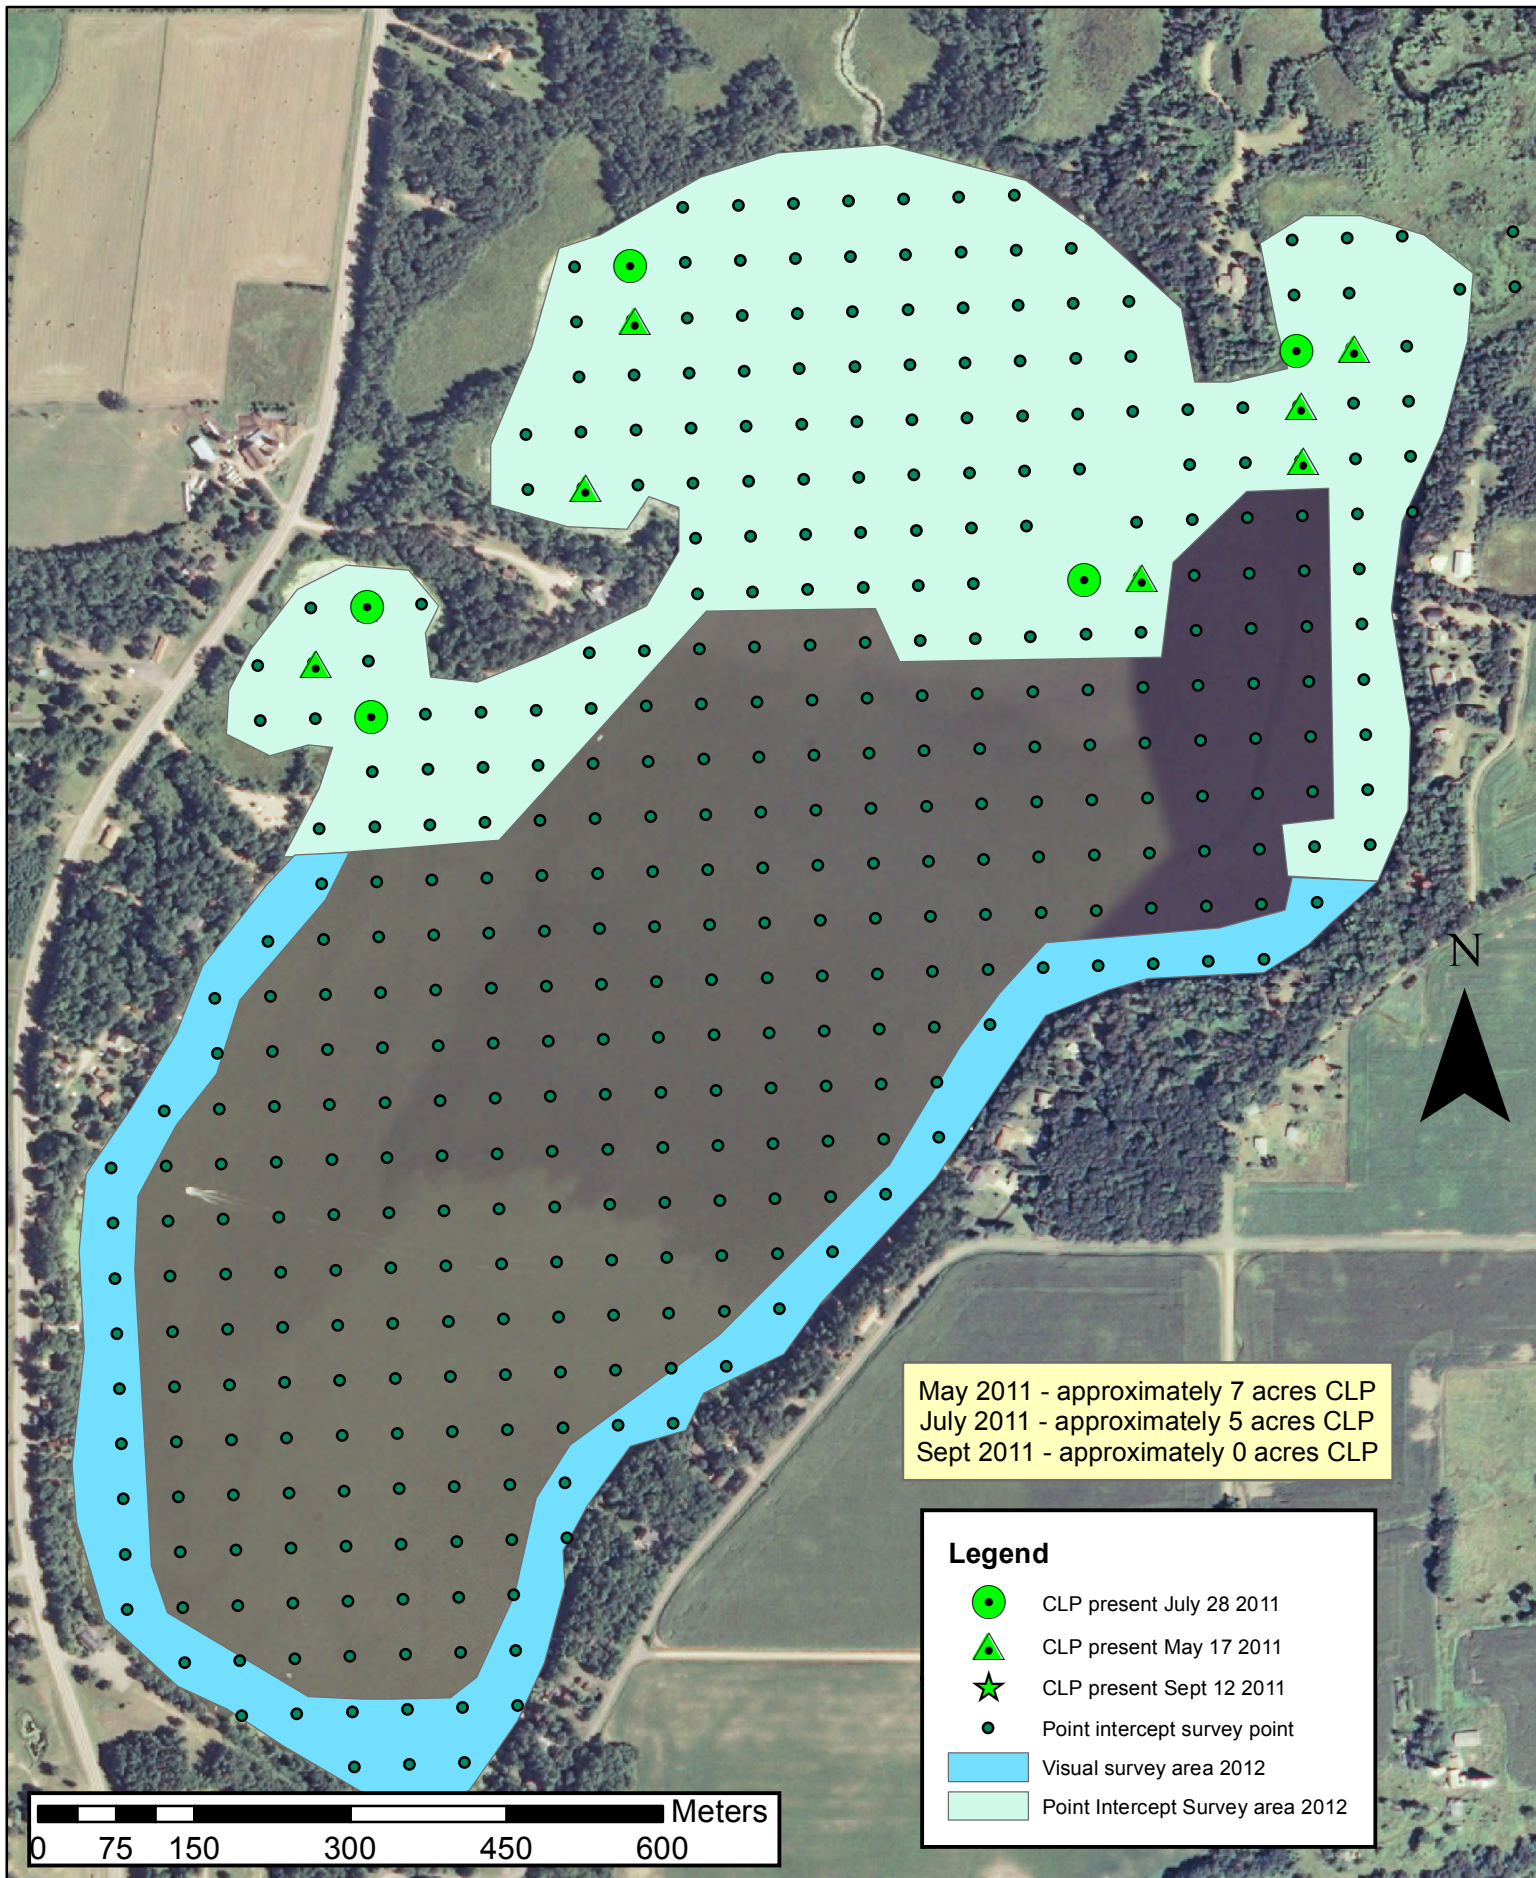

# Amacoy Lake, Rusk County, WI 2011 Curly-leaf Pondweed Surveys

# Amacoy Lake, Rusk County, WI 2012 Curly-leaf Pondweed Surveys

0 0.6 Kilometers

Amacoy Lake  
Rusk County  
WBIC 2359700  
T34N R08W S25  
283 acres / 114.4 ha  
402 Sampling Points  
53m between Points  
Site1: Lat. 45.39645026  
Long. -91.32206252