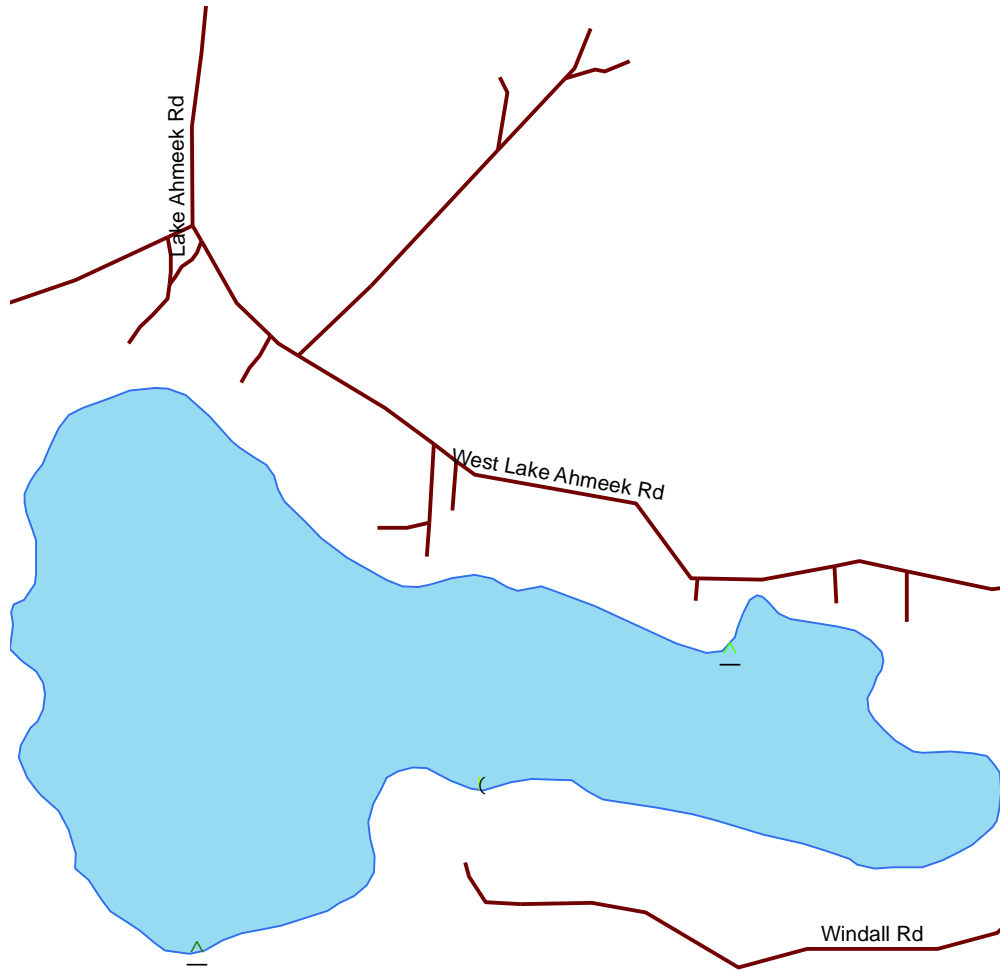

Ahmeek Lake

Bayfield

2753900

Nesting Year	
X	1986
X	1987
X	1988
X	1989
C	1990
C	1991
C	1992
C	1993
C	1994
C	1995
C	1996
C	1997
C	1998
C	1999
C	2000
C	2001
C	2002
C	2003
C	2004
C	2005
C	2006
C	2007

- Loon Nursery
- Water
- Rivers & Streams
- Roads

Loon Watch
 Sigurd Olson Environmental Institute
 Ashland, WI
 July 1, 2008