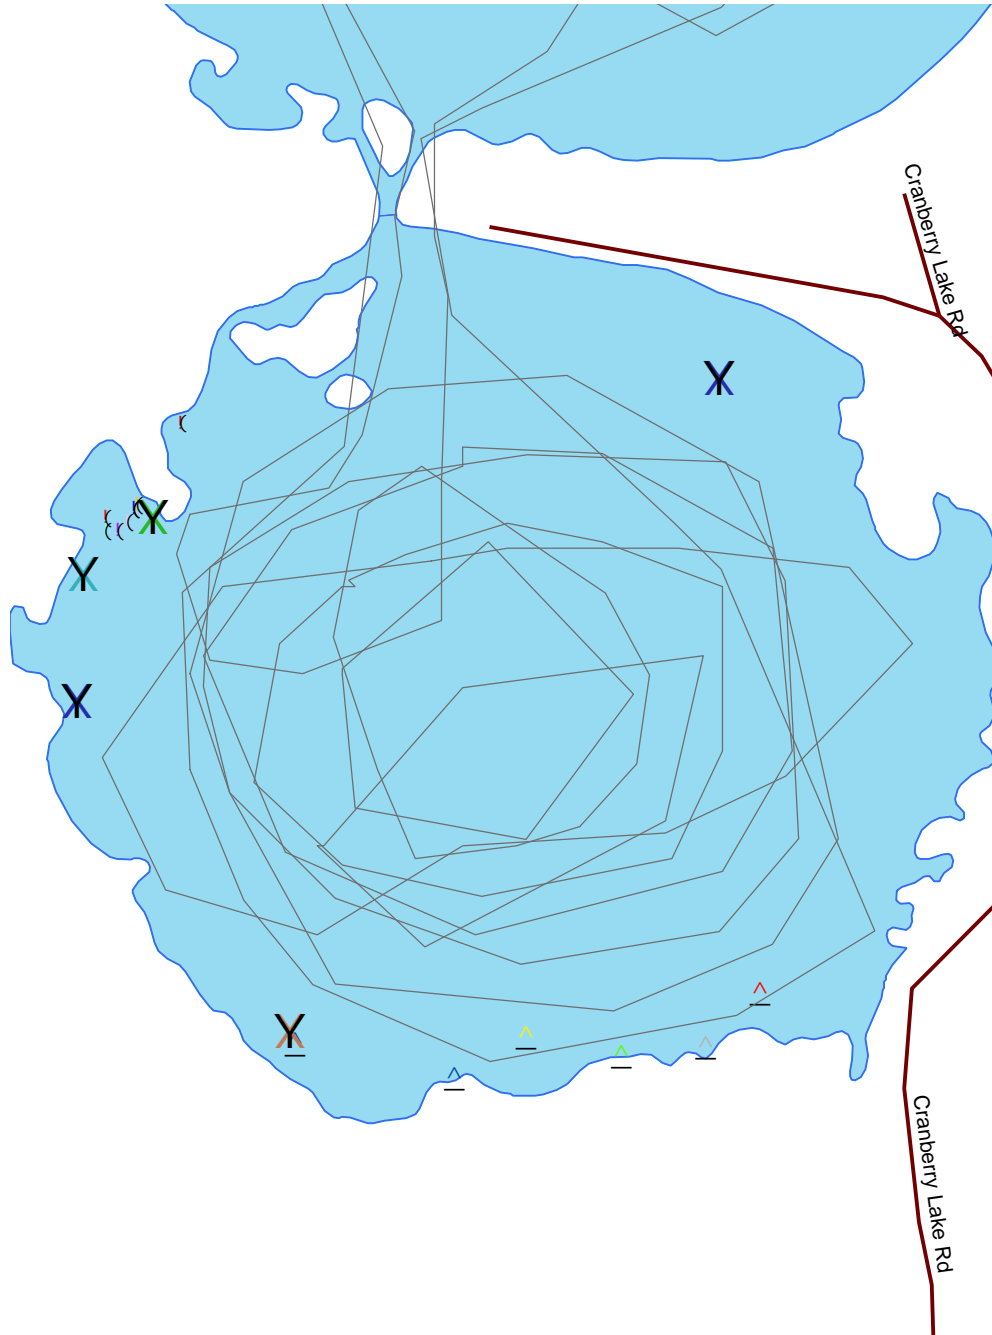

# Cranberry Lake

## Bayfield

2741700

Nesting Year		Symbol	Year	Symbol	Year
X	1986	⌒	1993	△	2001
X	1987	⌒	1994	△	2002
X	1988	⌒	1995	△	2003
X	1989	⌒	1996	△	2004
⌒	1990	⌒	1997	△	2005
⌒	1991	⌒	1998	△	2006
⌒	1992	⌒	1999	△	2007
		△	2000		

- Loon Nursery
- Water
- Rivers & Streams
- Roads

Loon Watch  
 Sigurd Olson Environmental Institute  
 Ashland, WI  
 July 1, 2008