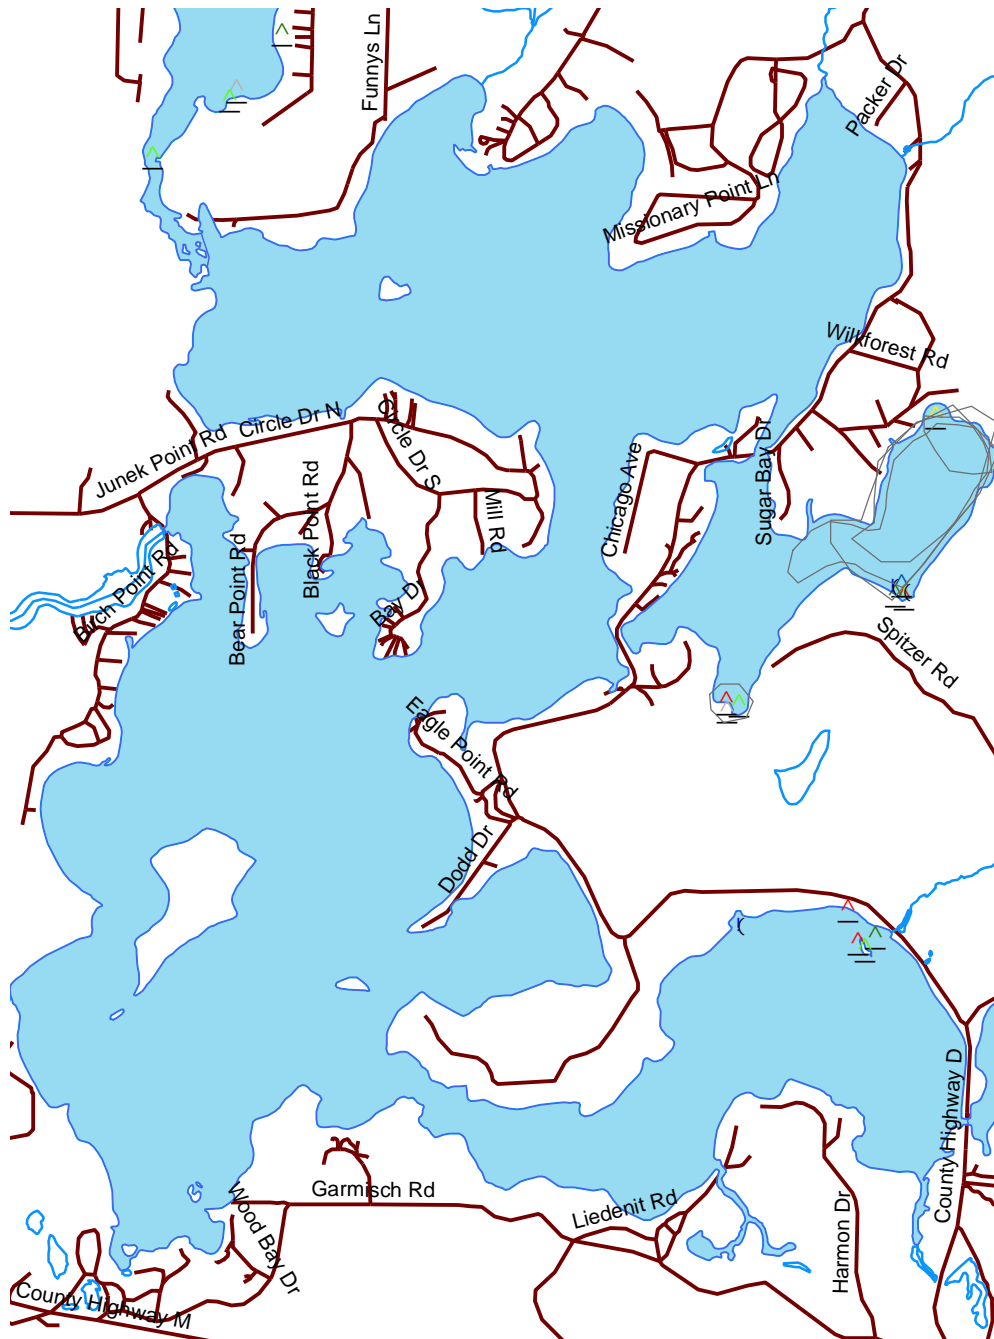

Namekagon Lake

Bayfield

2732600

Nesting Year	(1993	△	2001
X	(1994	△	2002
X	(1995	△	2003
X	(1996	△	2004
X	(1997	△	2005
((1998	△	2006
((1999	△	2007
(△	2000		

- Loon Nursery
- Water
- Rivers & Streams
- Roads

Loon Watch
Sigurd Olson Environmental Institute
Ashland, WI
July 1, 2008