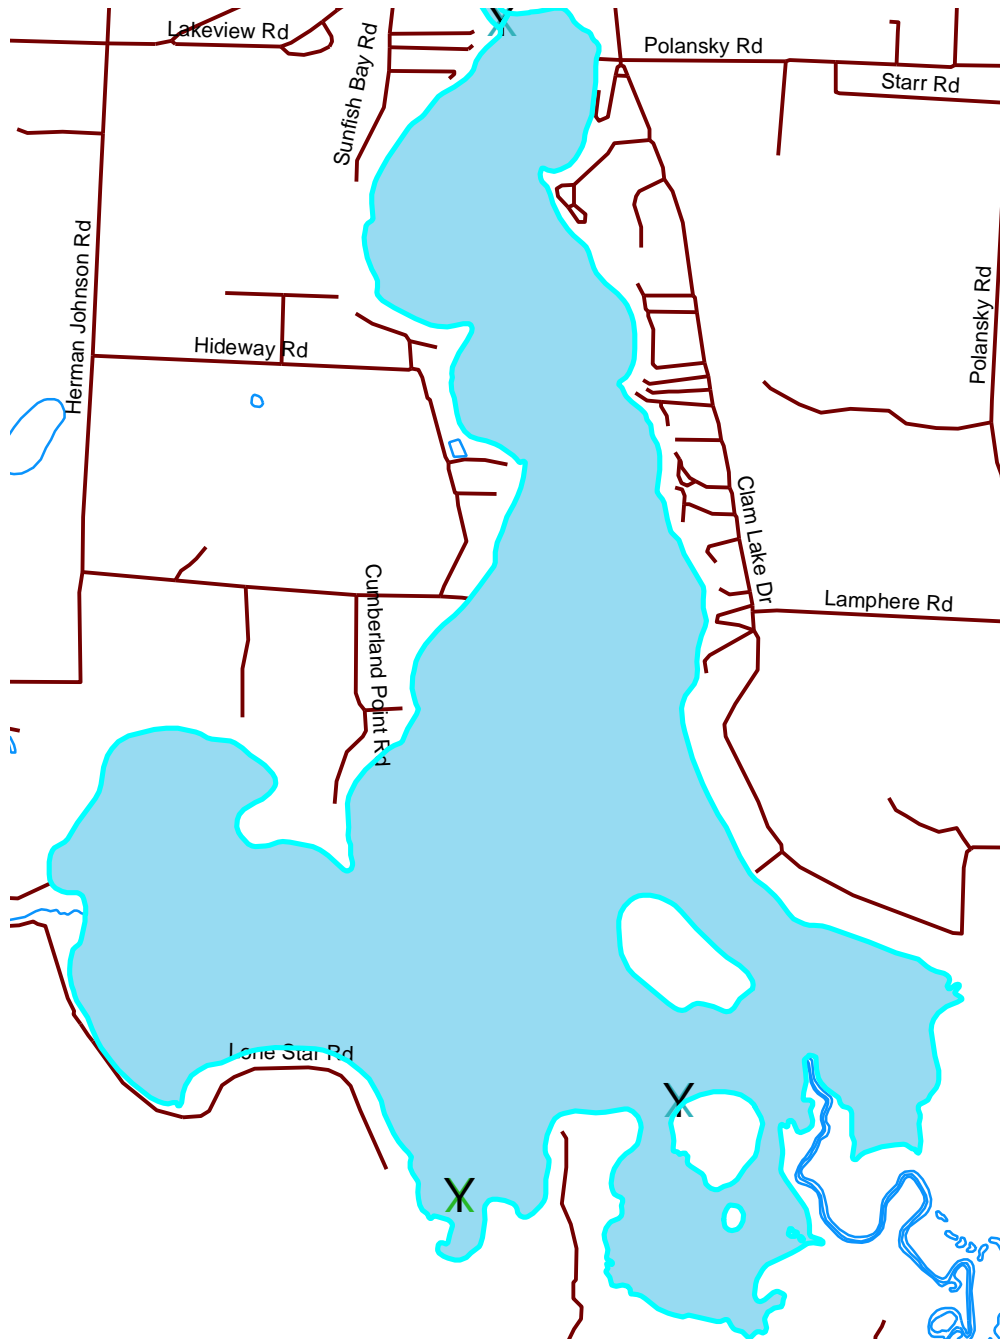

Clam Lake

Burnett

2656200

Nesting Year					
X	1986	⌒	1993	△	2001
X	1987	⌒	1994	△	2002
X	1988	⌒	1995	△	2003
X	1989	⌒	1996	△	2004
⌒	1990	⌒	1997	△	2005
⌒	1991	⌒	1998	△	2006
⌒	1992	⌒	1999	△	2007
		△	2000		

Loon Nursery

Water

Rivers & Streams

Roads

Loon Watch
Sigurd Olson Environmental Institute
Ashland, WI
July 1, 2008

0 0.25 0.5 Miles