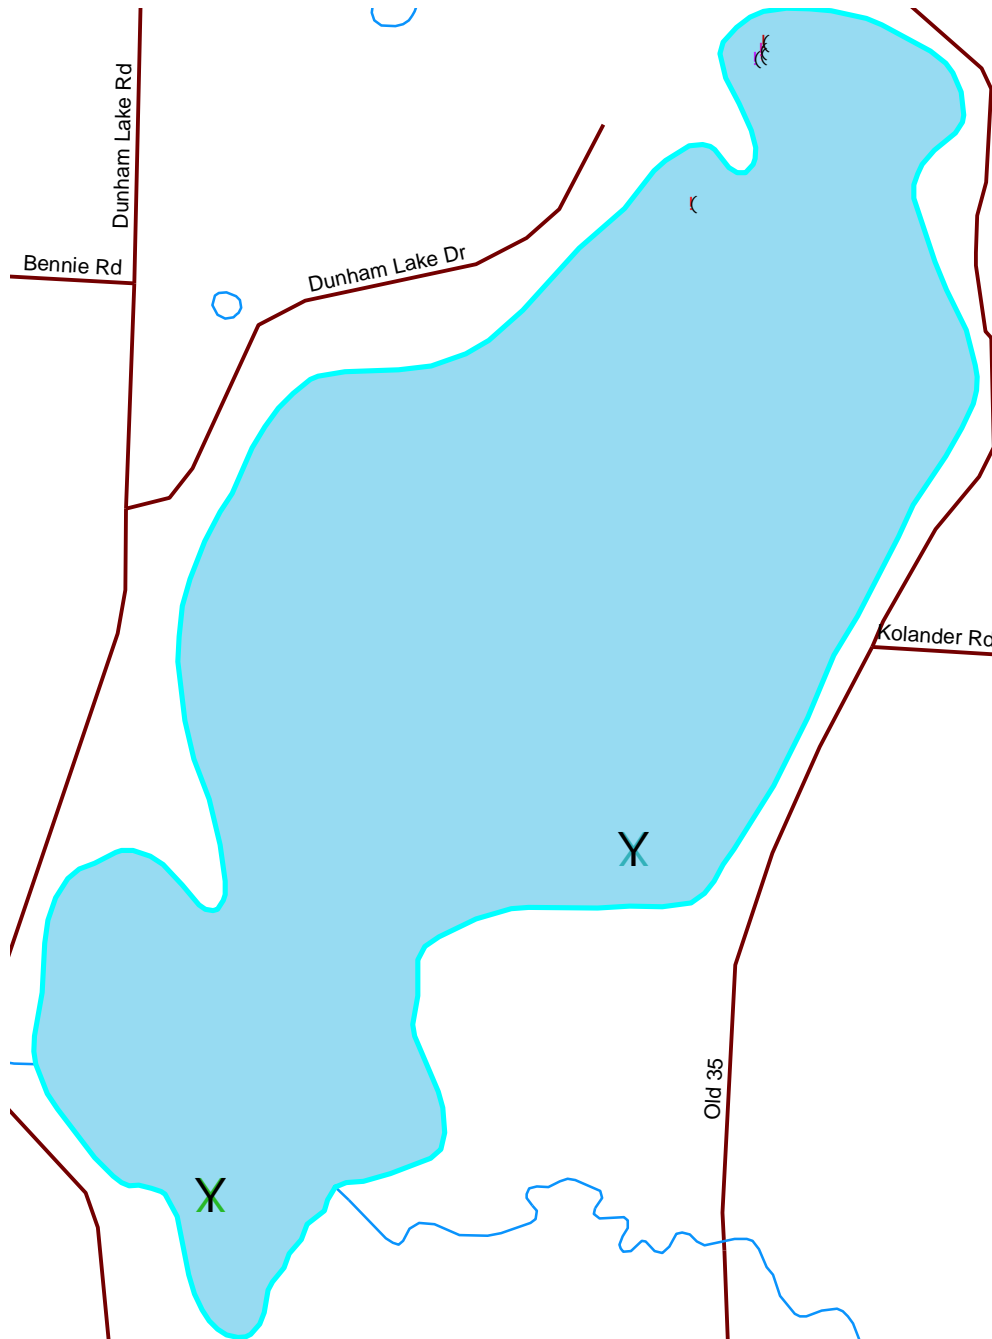

# Dunham Lake

Burnett

2651800

Nesting Year	
X	1986
X	1987
X	1988
X	1989
(	1990
(	1991
(	1992
(	1993
(	1994
(	1995
(	1996
(	1997
(	1998
(	1999
(	2000
^	2001
^	2002
^	2003
^	2004
^	2005
^	2006
^	2007

- Loon Nursery
- Water
- Rivers & Streams
- Roads

Loon Watch  
 Sigurd Olson Environmental Institute  
 Ashland, WI  
 July 1, 2008