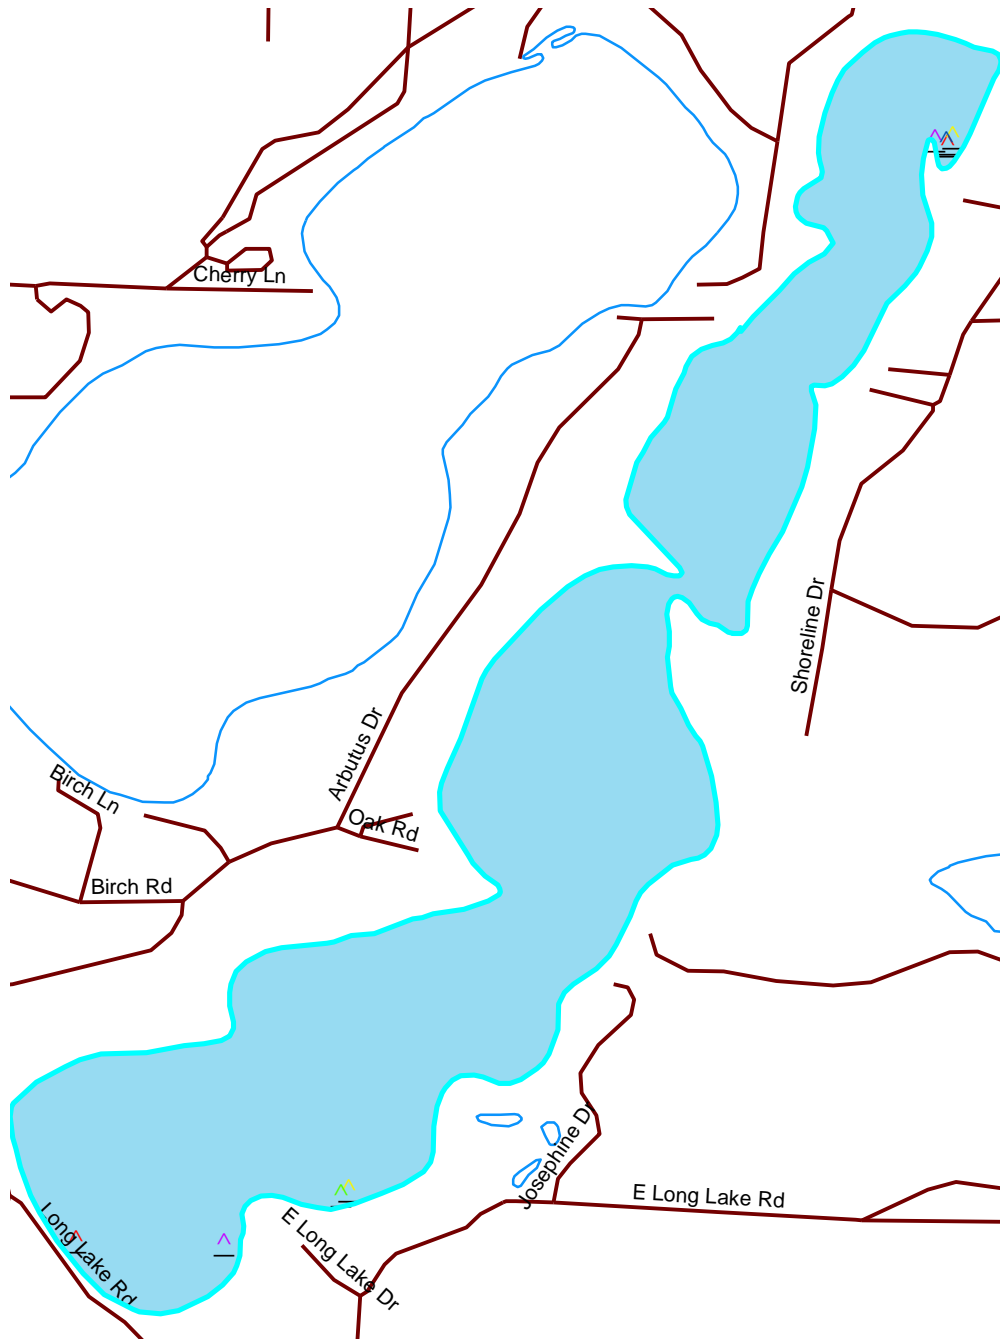

# Long Lake

Burnett

2674100

Nesting Year		Symbol	Year	Symbol	Year
X	1986	⌒	1993	△	2001
X	1987	⌒	1994	△	2002
X	1988	⌒	1995	△	2003
X	1989	⌒	1996	△	2004
⌒	1990	⌒	1997	△	2005
⌒	1991	⌒	1998	△	2006
⌒	1992	⌒	1999	△	2007
		△	2000		

- Loon Nursery
- Water
- Rivers & Streams
- Roads

Loon Watch  
 Sigurd Olson Environmental Institute  
 Ashland, WI  
 July 1, 2008