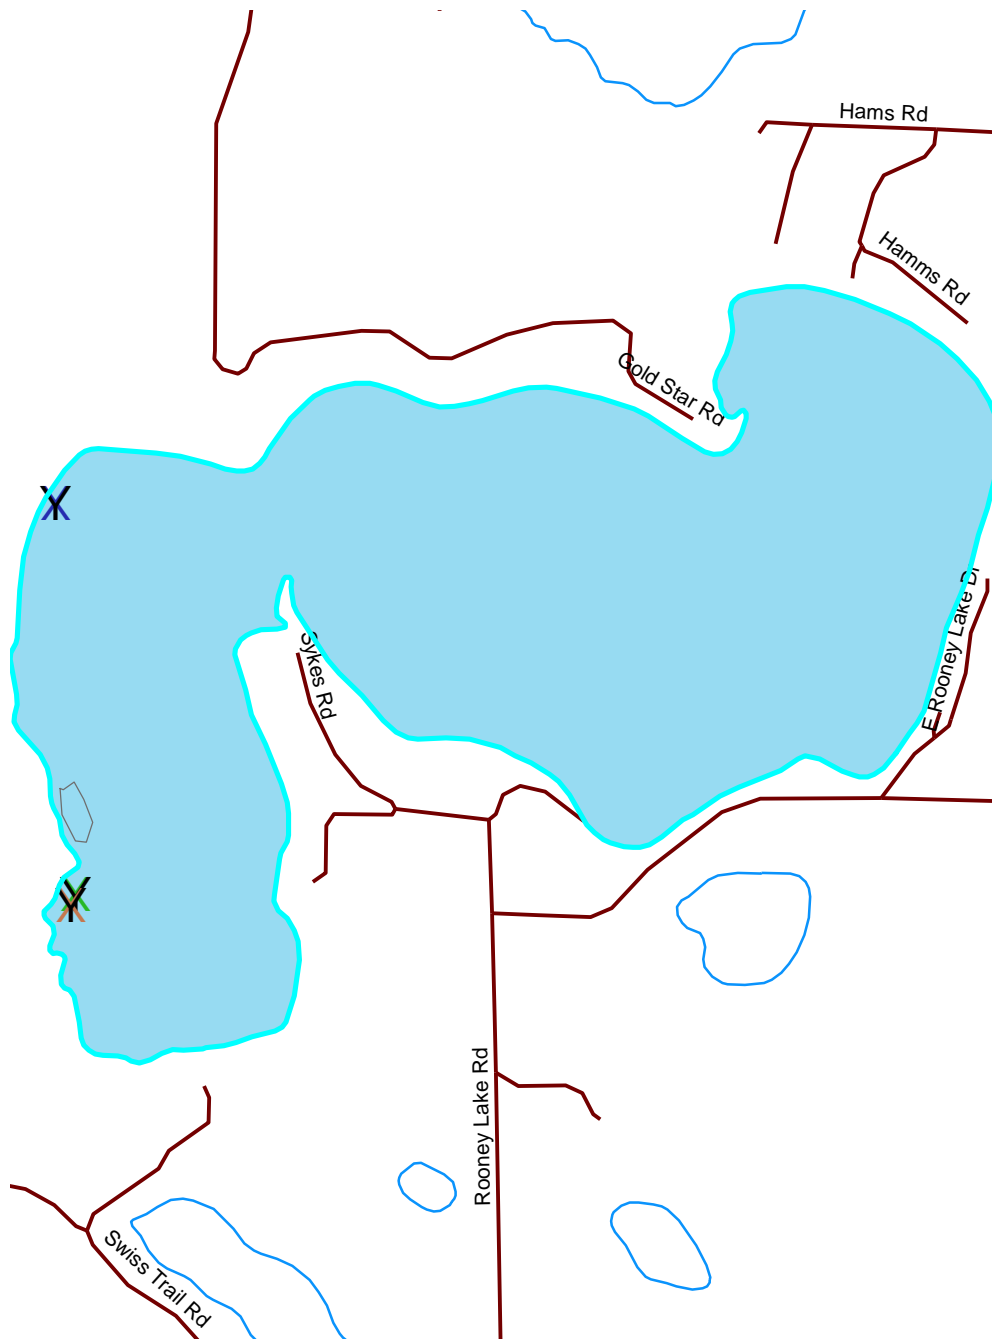

Rooney Lake

Burnett

2493100

Nesting Year		1993	1994	1995	1996	1997	1998	1999	2000	2001	2002	2003	2004	2005	2006	2007
X	1986	⌒	⌒	⌒	⌒	⌒	⌒	⌒	⌒	⌒	⌒	⌒	⌒	⌒	⌒	⌒
X	1987	⌒	⌒	⌒	⌒	⌒	⌒	⌒	⌒	⌒	⌒	⌒	⌒	⌒	⌒	⌒
X	1988	⌒	⌒	⌒	⌒	⌒	⌒	⌒	⌒	⌒	⌒	⌒	⌒	⌒	⌒	⌒
X	1989	⌒	⌒	⌒	⌒	⌒	⌒	⌒	⌒	⌒	⌒	⌒	⌒	⌒	⌒	⌒
⌒	1990	⌒	⌒	⌒	⌒	⌒	⌒	⌒	⌒	⌒	⌒	⌒	⌒	⌒	⌒	⌒
⌒	1991	⌒	⌒	⌒	⌒	⌒	⌒	⌒	⌒	⌒	⌒	⌒	⌒	⌒	⌒	⌒
⌒	1992	⌒	⌒	⌒	⌒	⌒	⌒	⌒	⌒	⌒	⌒	⌒	⌒	⌒	⌒	⌒

- Loon Nursery
- Water
- Rivers & Streams
- Roads

Loon Watch
 Sigurd Olson Environmental Institute
 Ashland, WI
 July 1, 2008