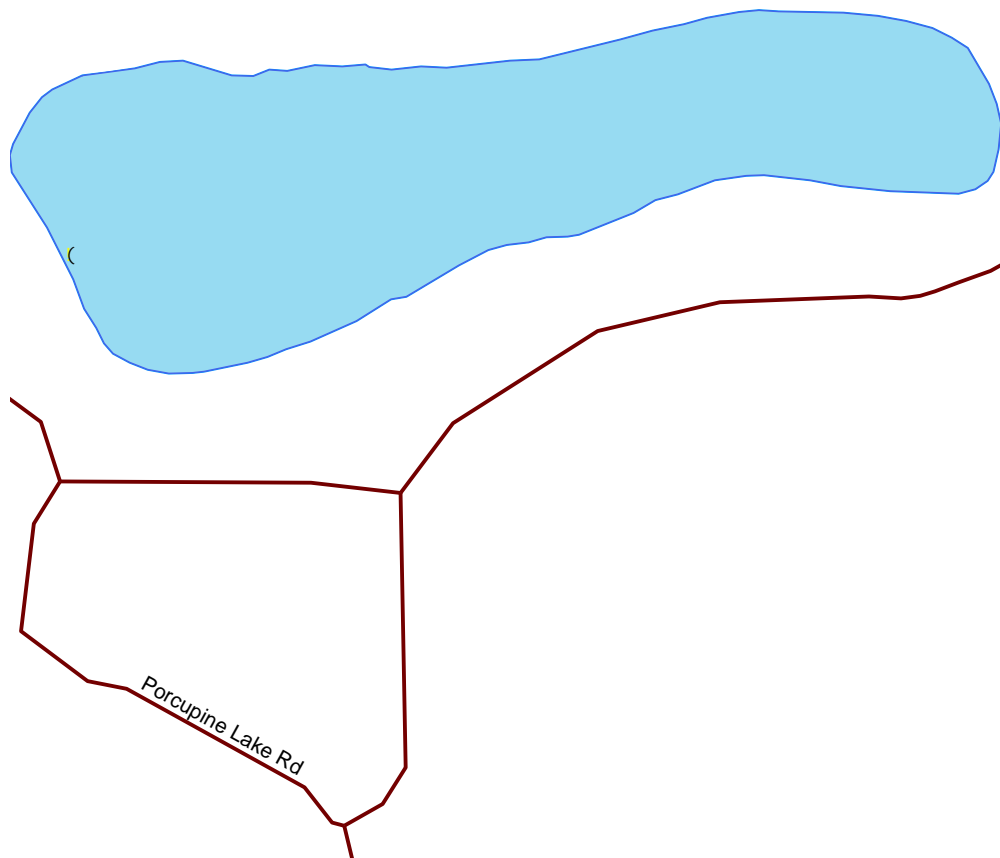

Porcupine Lake

Florence

590800

Nesting Year	
X	1986
X	1987
X	1988
X	1989
(1990
(1991
(1992
(1993
(1994
(1995
(1996
(1997
(1998
(1999
(2000
^	2001
^	2002
^	2003
^	2004
^	2005
^	2006
^	2007

- Loon Nursery
- Water
- Rivers & Streams
- Roads

Loon Watch
 Sigurd Olson Environmental Institute
 Ashland, WI
 June 30, 2008

0 0.04 0.08
 Miles