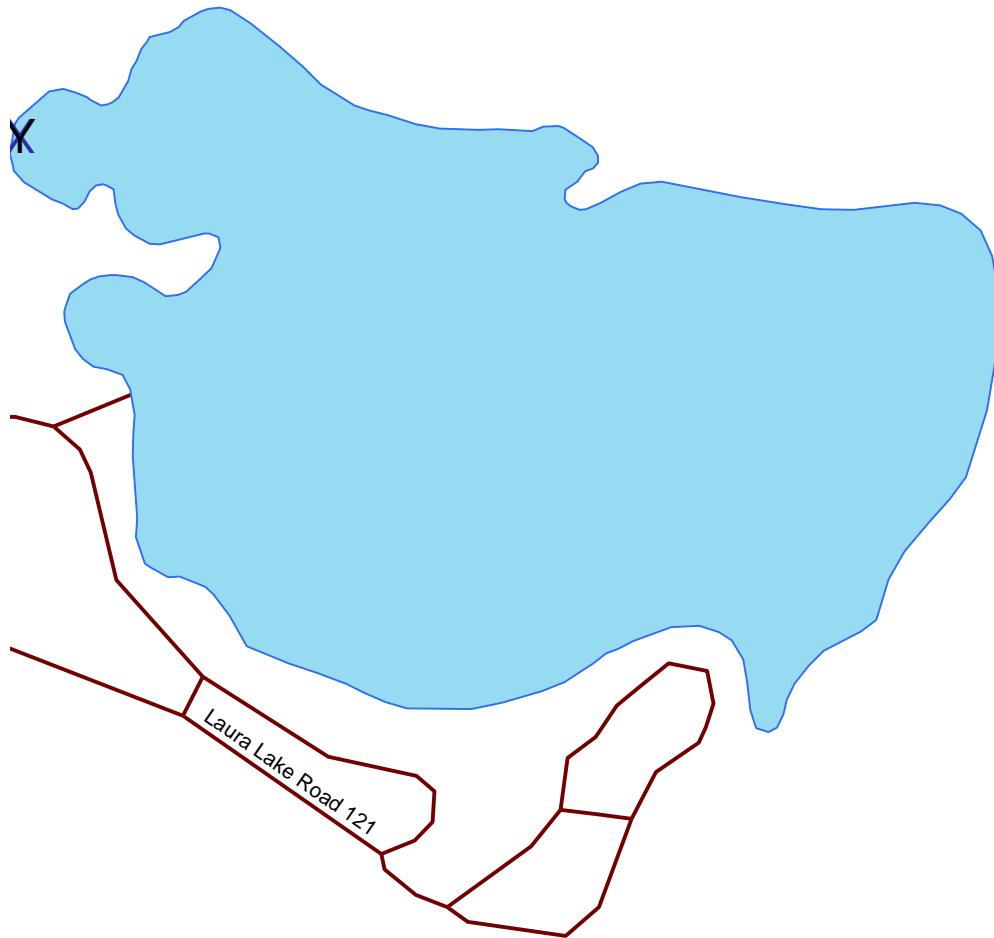

Lake Laura Forest 501900

Nesting Year					
X	1986	⌒	1993	△	2001
X	1987	⌒	1994	△	2002
X	1988	⌒	1995	△	2003
X	1989	⌒	1996	△	2004
⌒	1990	⌒	1997	△	2005
⌒	1991	⌒	1998	△	2006
⌒	1992	⌒	1999	△	2007
		△	2000		

Loon Nursery

Water

Rivers & Streams

Roads

Loon Watch
Sigurd Olson Environmental Institute
Ashland, WI
July 1, 2008

0 0.07 0.14 Miles