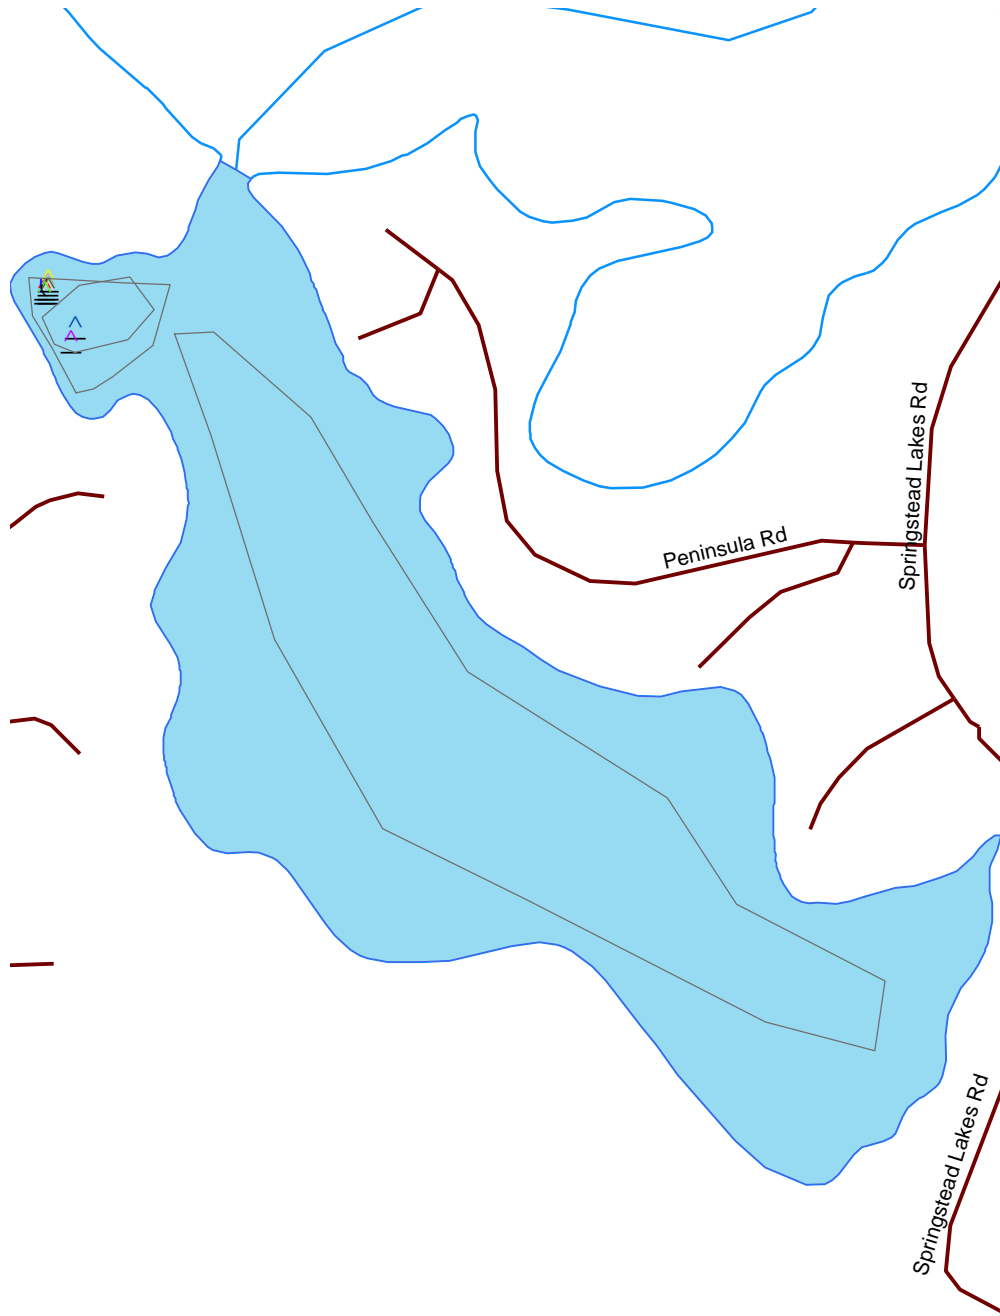

Lower Springstead Lake

Iron
2267000

Nesting Year		Symbol	Year	Symbol	Year
X	1986	⌒	1993	△	2001
X	1987	⌒	1994	△	2002
X	1988	⌒	1995	△	2003
X	1989	⌒	1996	△	2004
⌒	1990	⌒	1997	△	2005
⌒	1991	⌒	1998	△	2006
⌒	1992	⌒	1999	△	2007
		⌒	2000		

Loon Nursery

Water

Rivers & Streams

Roads

Loon Watch
Sigurd Olson Environmental Institute
Ashland, WI
July 1, 2008

0 0.04 0.08
Miles