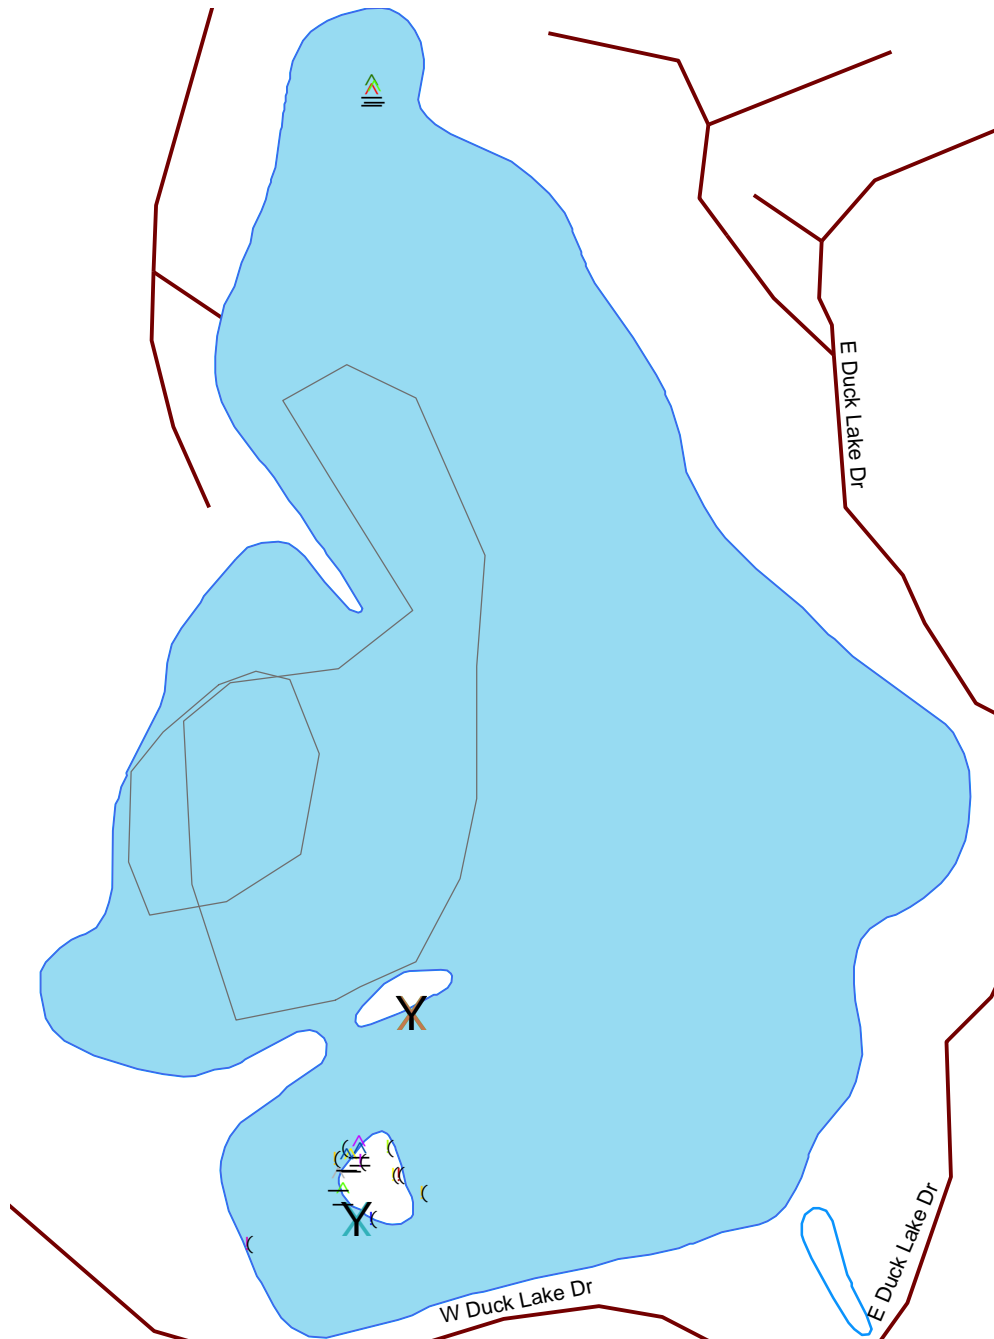

Duck Lake Langlade 981500

Nesting Year	
X	1986
X	1987
X	1988
X	1989
(1990
(1991
(1992
(1993
(1994
(1995
(1996
(1997
(1998
(1999
(2000
△	2001
△	2002
△	2003
△	2004
△	2005
△	2006
△	2007

- Loon Nursery
- Water
- Rivers & Streams
- Roads

Loon Watch
Sigurd Olson Environmental Institute
Ashland, WI
July 1, 2008