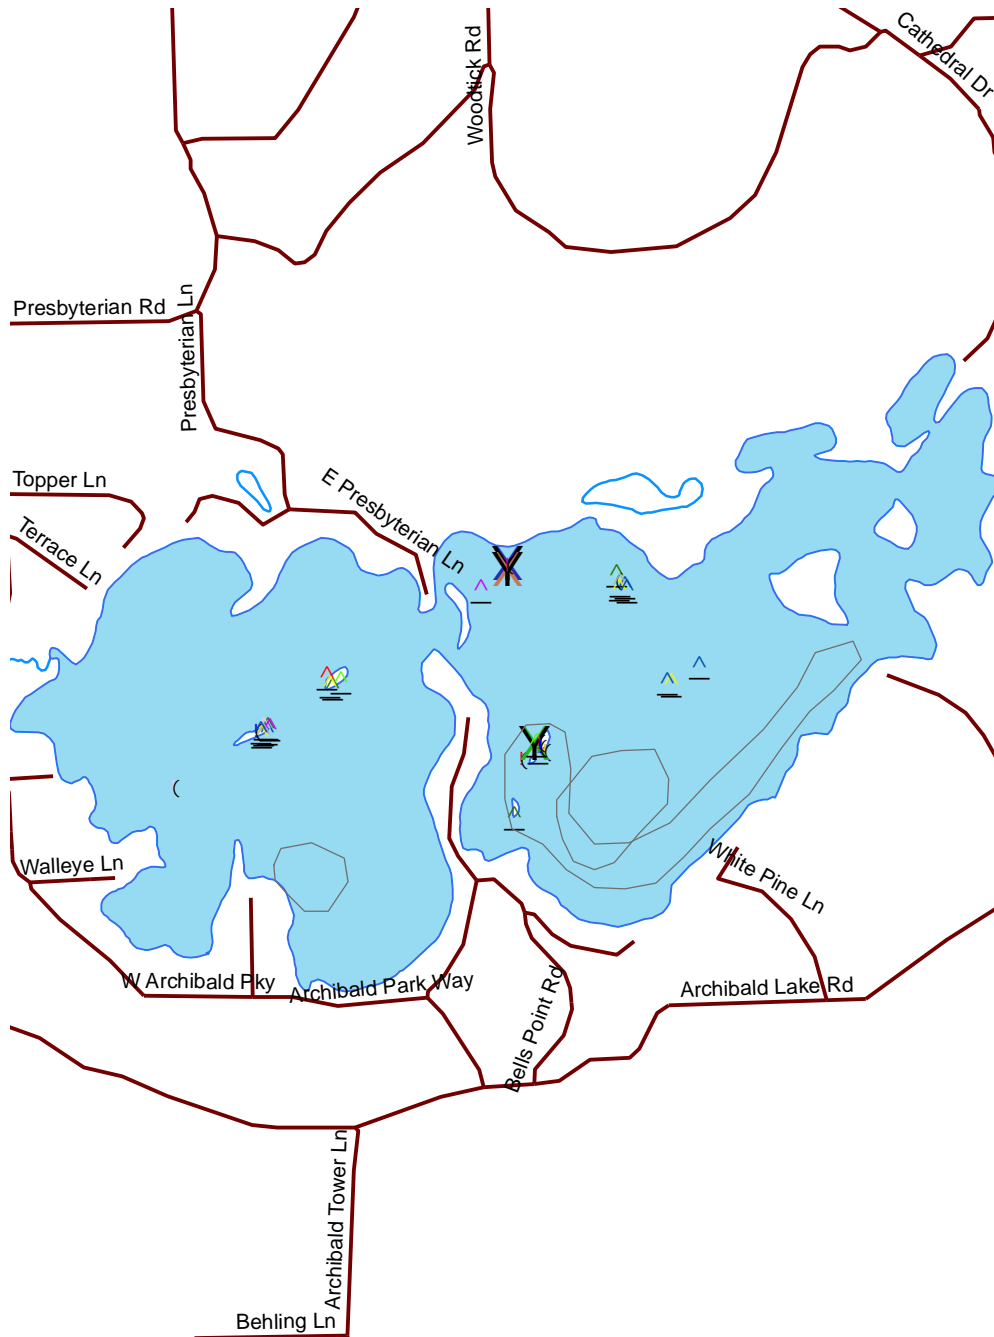

Archibald Lake

Oconto

417400

Nesting Year	⌒	1993	△	2001
X	⌒	1994	△	2002
X	⌒	1995	△	2003
X	⌒	1996	△	2004
X	⌒	1997	△	2005
⌒	⌒	1998	△	2006
⌒	⌒	1999	△	2007
⌒	△	2000		

-  Loon Nursery
-  Water
-  Rivers & Streams
-  Roads

Loon Watch
 Sigurd Olson Environmental Institute
 Ashland, WI
 July 1, 2008

0 0.1 0.2
 Miles