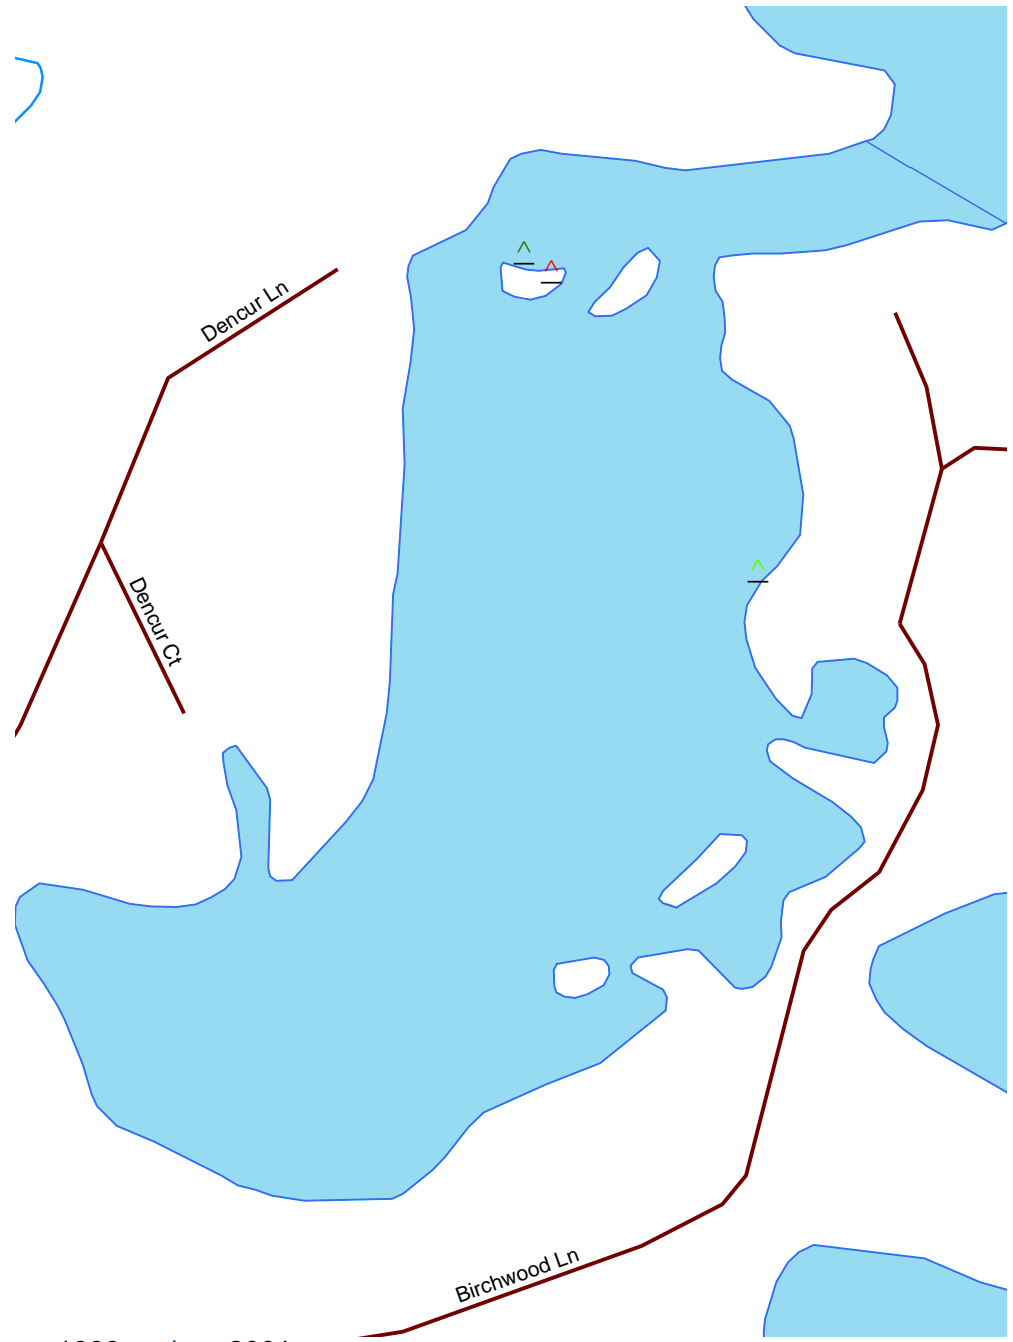

Explosion Lake

Oconto

466900

Nesting Year	⌒	1993	△	2001
X	⌒	1994	△	2002
X	⌒	1995	△	2003
X	⌒	1996	△	2004
X	⌒	1997	△	2005
⌒	⌒	1998	△	2006
⌒	⌒	1999	△	2007
⌒	△	2000		

-  Loon Nursery
-  Water
-  Rivers & Streams
-  Roads

Loon Watch
 Sigurd Olson Environmental Institute
 Ashland, WI
 July 1, 2008