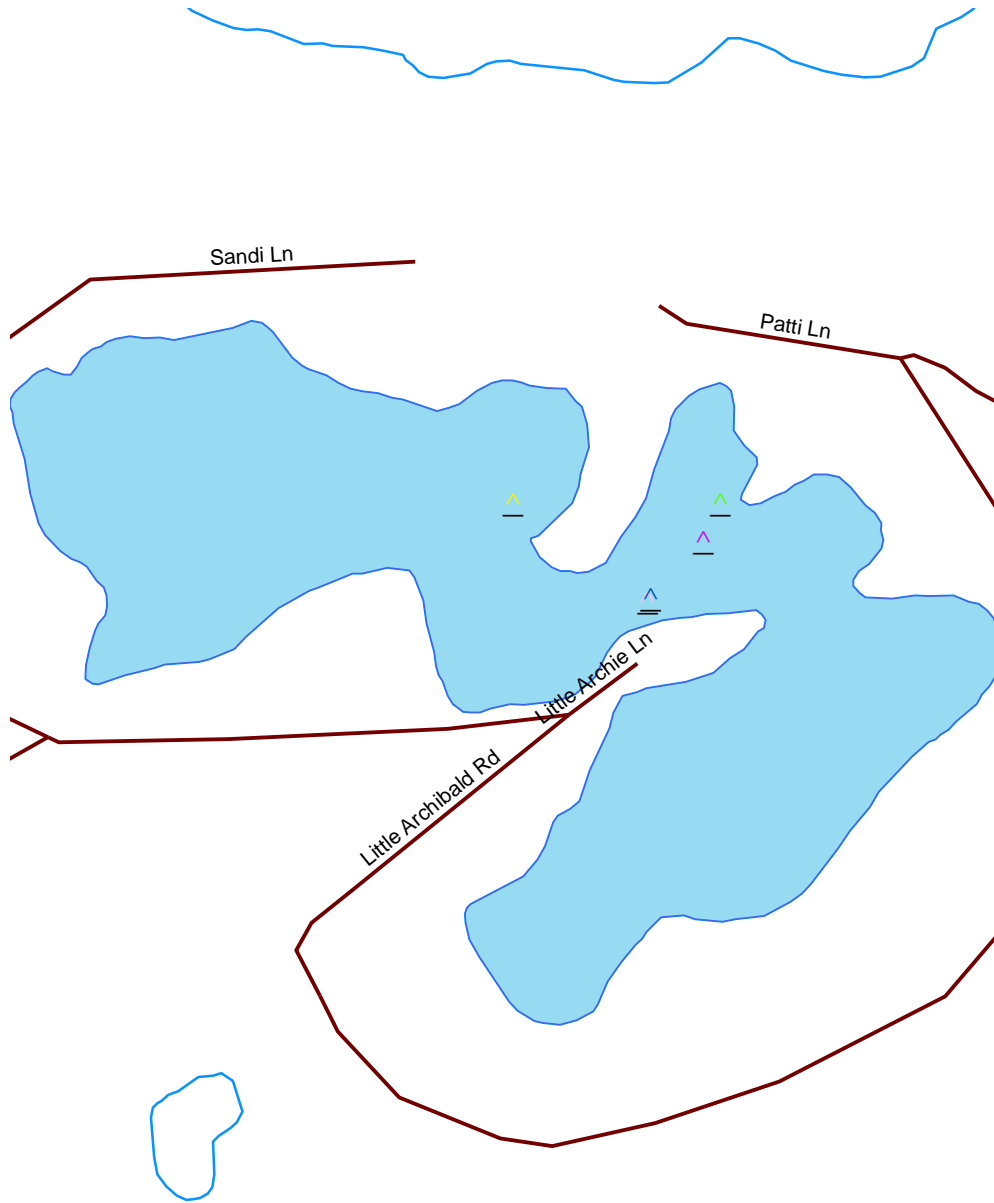

Little Archibald Lake

Oconto

423100

Nesting Year	
X	1986
X	1987
X	1988
X	1989
(1990
(1991
(1992
(1993
(1994
(1995
(1996
(1997
(1998
(1999
(2000
^	2001
^	2002
^	2003
^	2004
^	2005
^	2006
^	2007

-  Loon Nursery
-  Water
-  Rivers & Streams
-  Roads

Loon Watch
 Sigurd Olson Environmental Institute
 Ashland, WI
 July 1, 2008