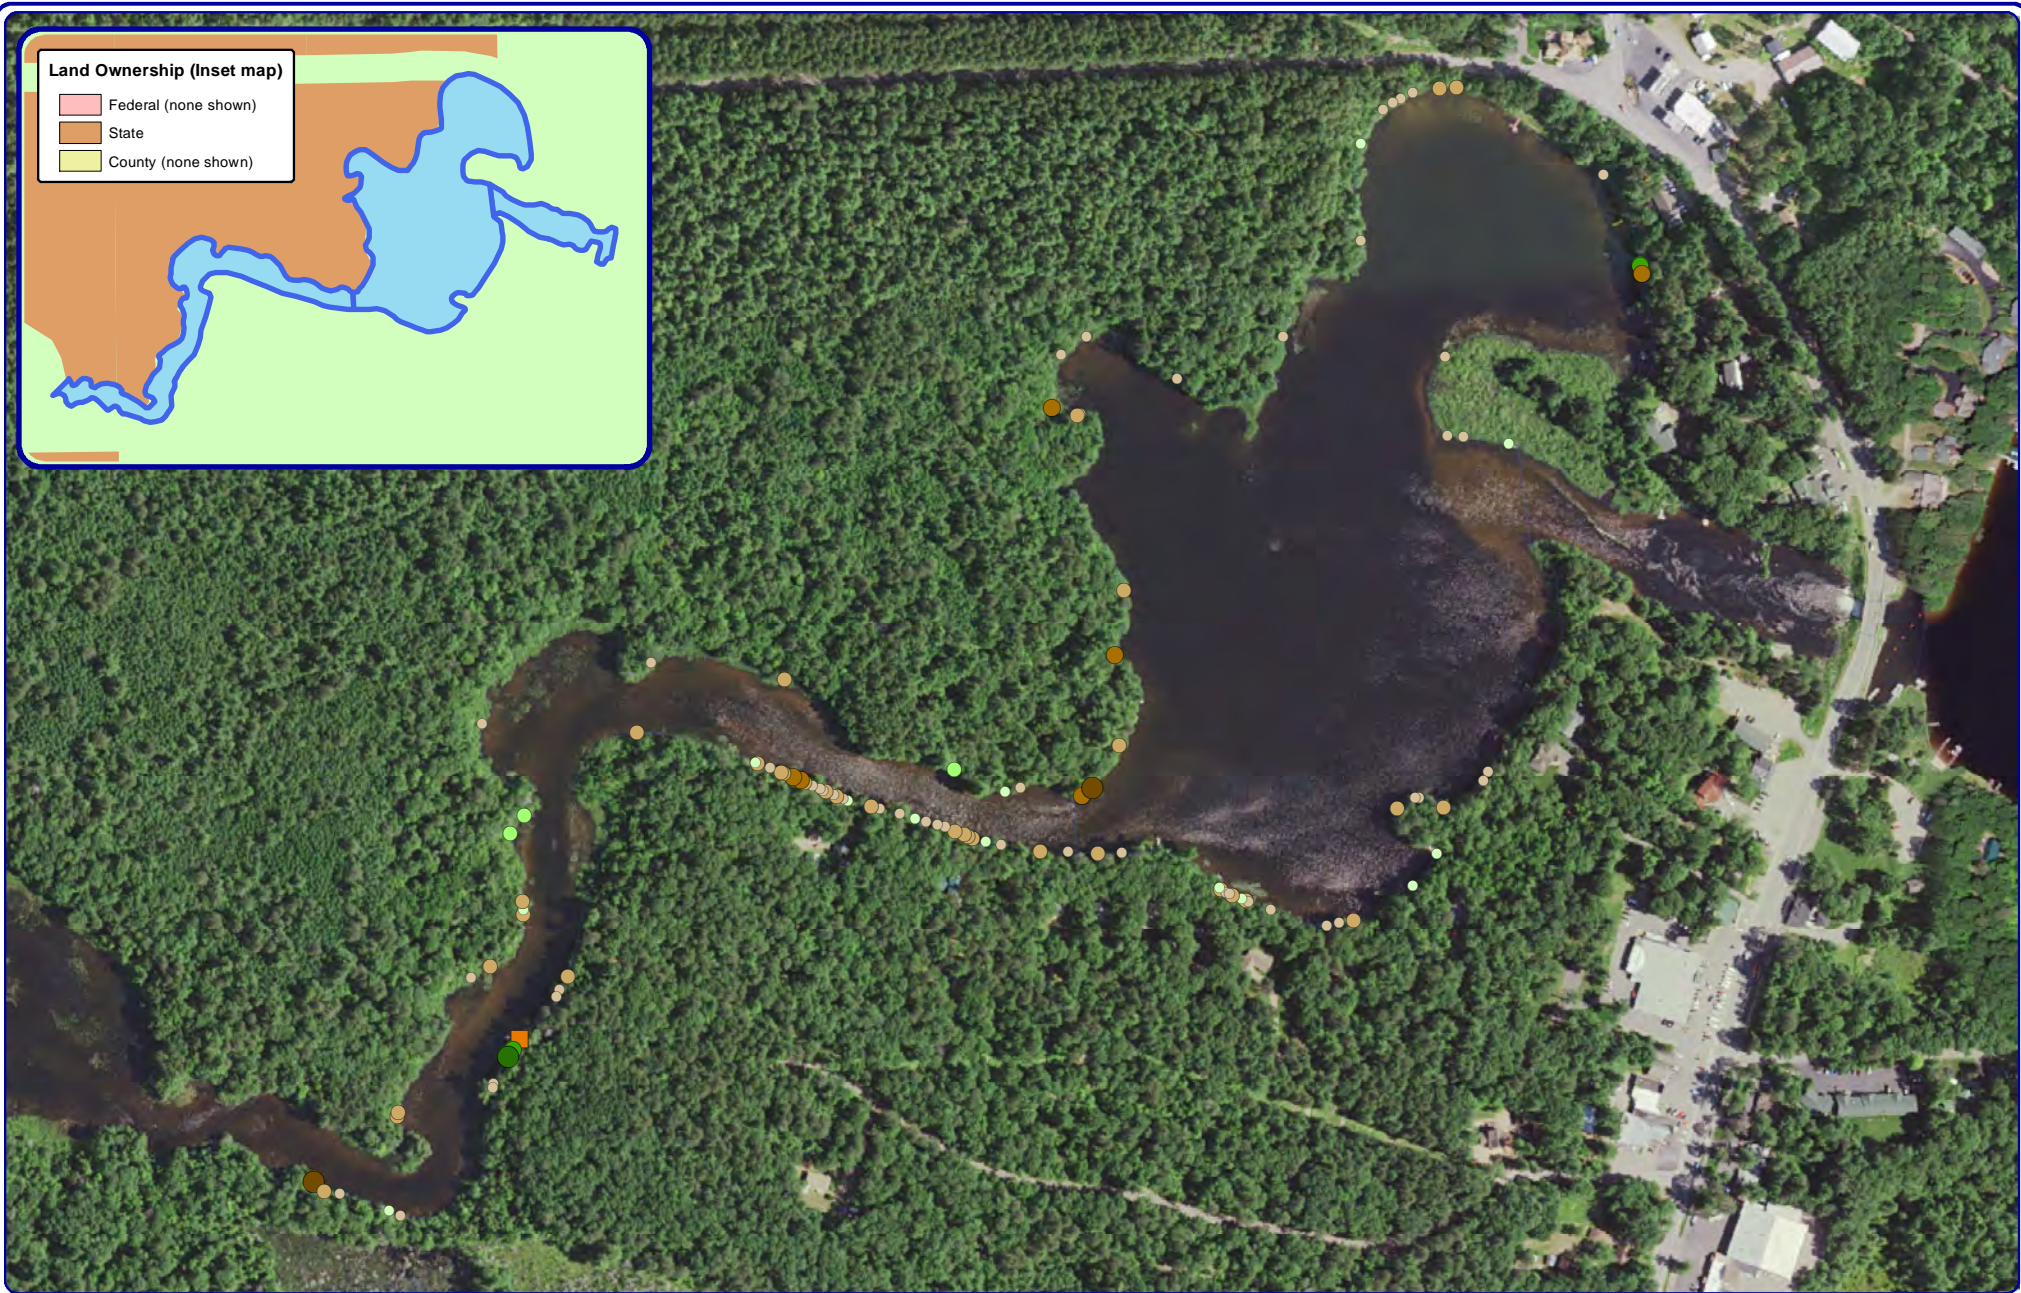

Map 1
 Vance Lake
 Vilas County, Wisconsin
**2017 Shoreland
 Condition**

Land Ownership (Inset map)

- Federal (none shown)
- State
- County (none shown)

Onterra LLC
 Lake Management Planning
 815 Prosper Road
 De Pere, WI 54115
 920.338.8860
 www.onterra-eco.com

Sources:
 Hydro: WDNR
 Orthophotography: NAIP, 2017
 Coarse Woody Habitat Survey: Onterra, 2017
 Map Date: October 10, 2017
 Filename: Vance_Map2_CWH_2017.mxd

Project Location in Wisconsin

2-8 Inch Pieces

Sources:
 Roads and Hydro: WDNR
 Plant Survey: Onterra, 2017
 Map Date: November 17, 2017
 Filename: MapX_Vance_TRFPI_2017.mxd

Legend

- Total Rake Fullness = 1
- Total Rake Fullness = 2
- Total Rake Fullness = 3
- + No Vegetation
- + Non-Navigable

Project Location in Wisconsin

Legend

Small Plant Communities

- Emergent
- Floating-leaf
- Mixed Floating-leaf & Emergent

Large Plant Communities

- Emergent
- Floating-leaf
- Mixed Floating-leaf & Emergent

Map 4