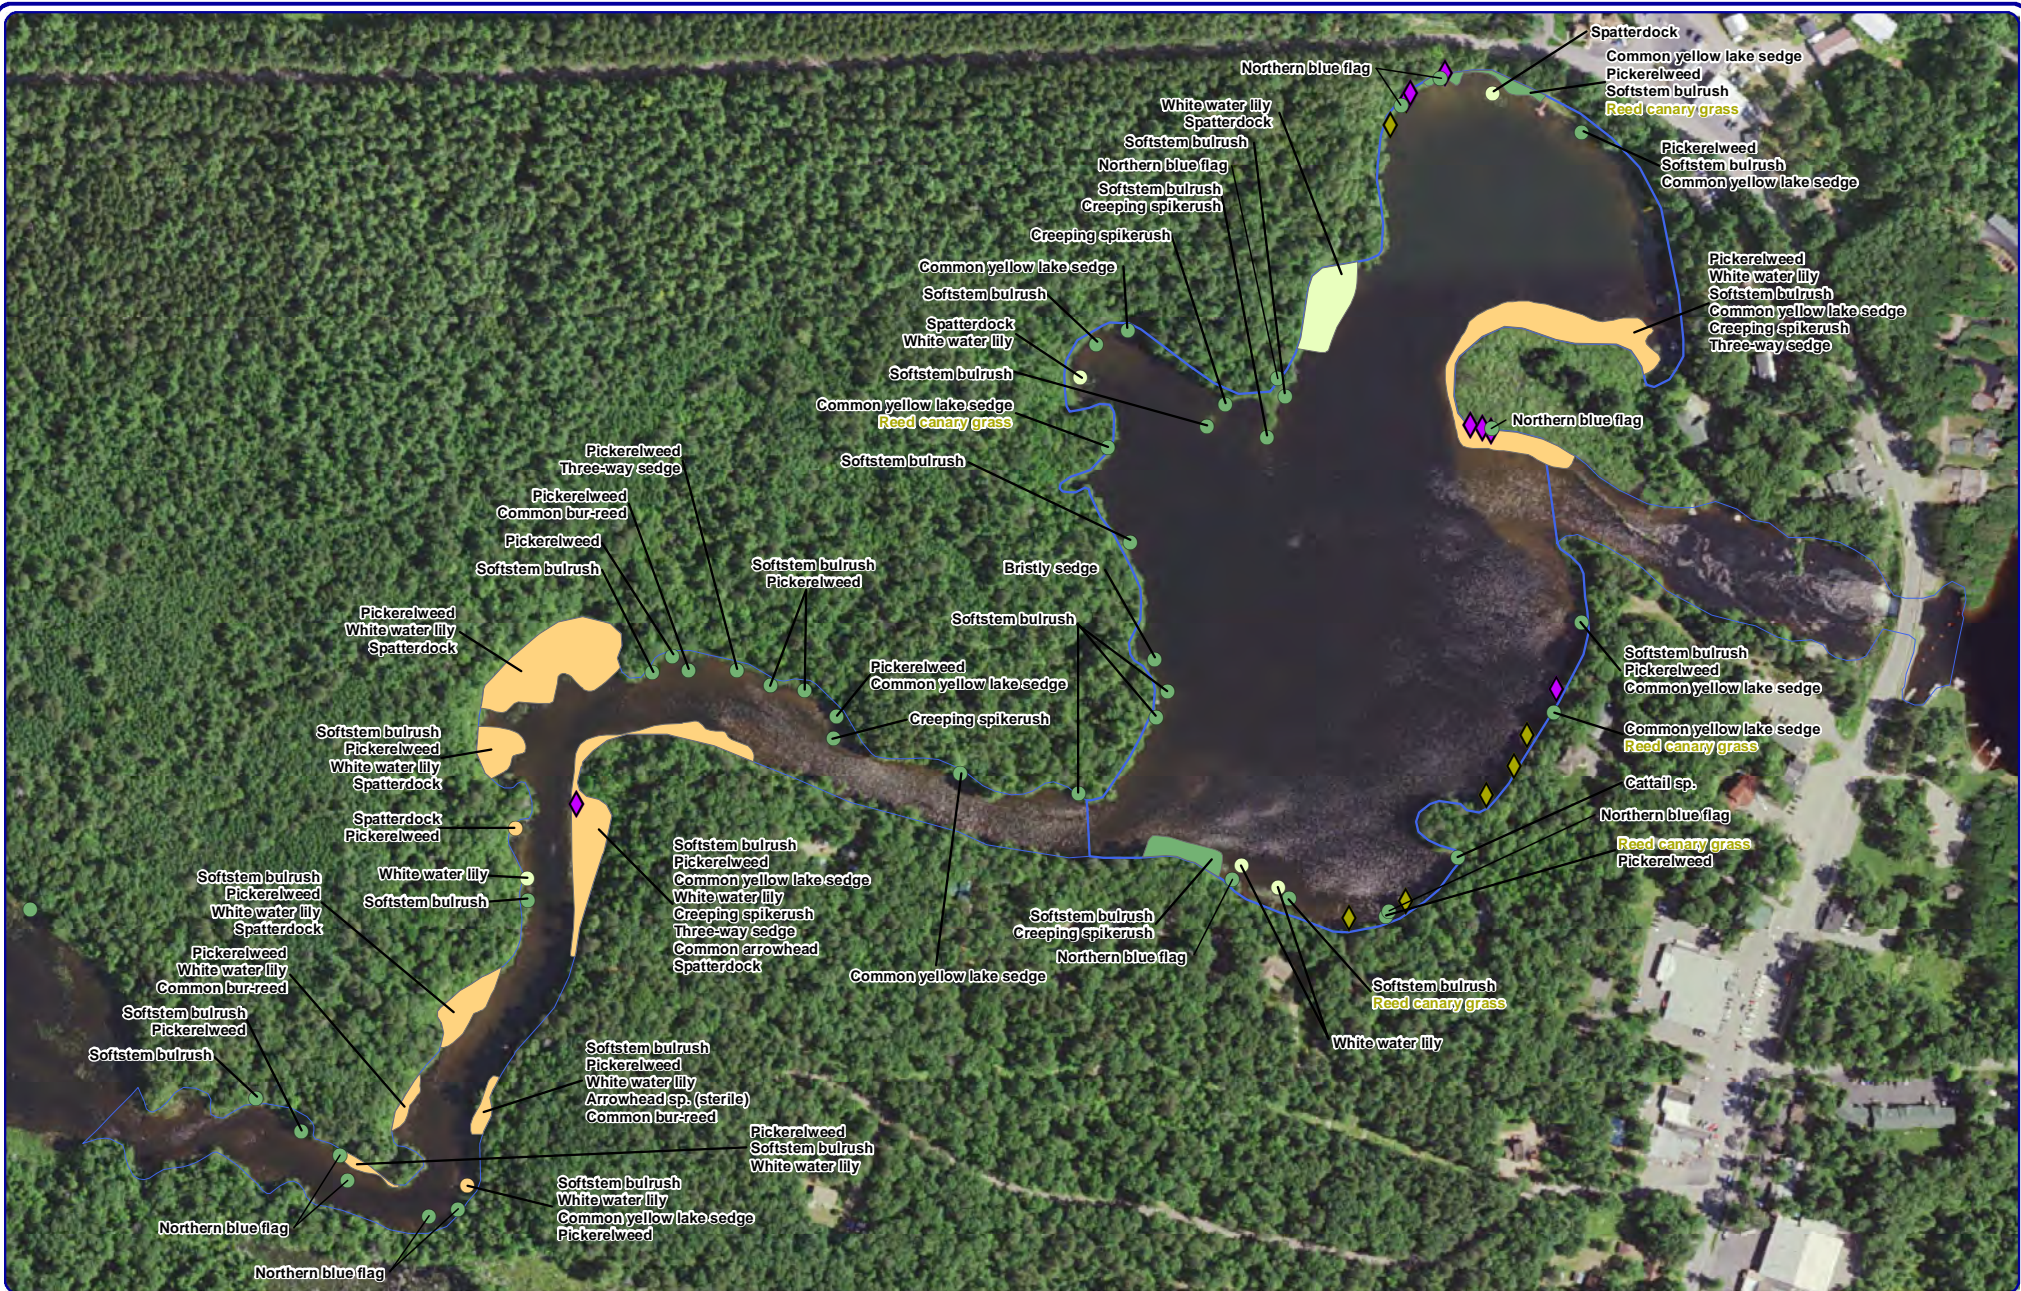

Onterra LLC
Lake Management Planning
815 Prosper Road
De Pere, WI 54115
920.338.8860
www.onterra-eco.com

Sources:
Aquatic Plants: Onterra, 2017
Orthophotography: NAIP, 2017
Map date: November 3, 2017
Filename: Vance_Comm_2017.mxd

Legend

Small Plant Communities

- Emergent
- Floating-leaf
- Mixed Floating-leaf & Emergent

Large Plant Communities

- Emergent
- Floating-leaf
- Mixed Floating-leaf & Emergent

Map 4

Vance Lake
Vilas County, Wisconsin

**Emergent & Floating-leaf
Aquatic Plant Communities**