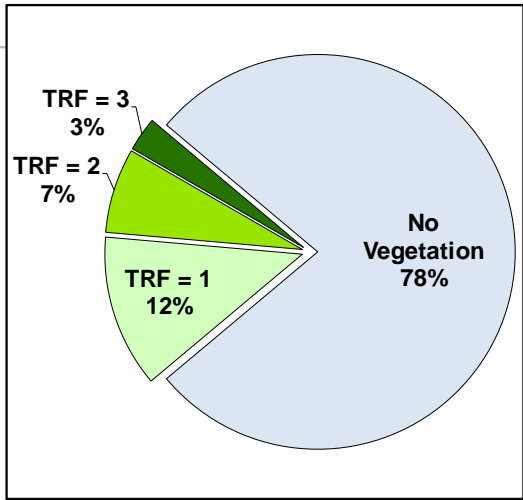

Onterra LLC
Lake Management Planning
815 Prosper Rd
De Pere, WI 54115
920.338.8860
www.onterra-eco.com

Sources:
Roads and Hydro: WDNR
Plant Survey: Onterra, 2017
Map Date: November 17, 2017
Filename: MapX_Vance_TRFPI_2017.mxd

Legend

- Total Rake Fullness = 1
- Total Rake Fullness = 2
- Total Rake Fullness = 3
- + No Vegetation
- + Non-Navigable

Map 3
Vance Lake
Vilas County, Wisconsin
2017 PI Survey:
Aquatic Vegetation
Distribution