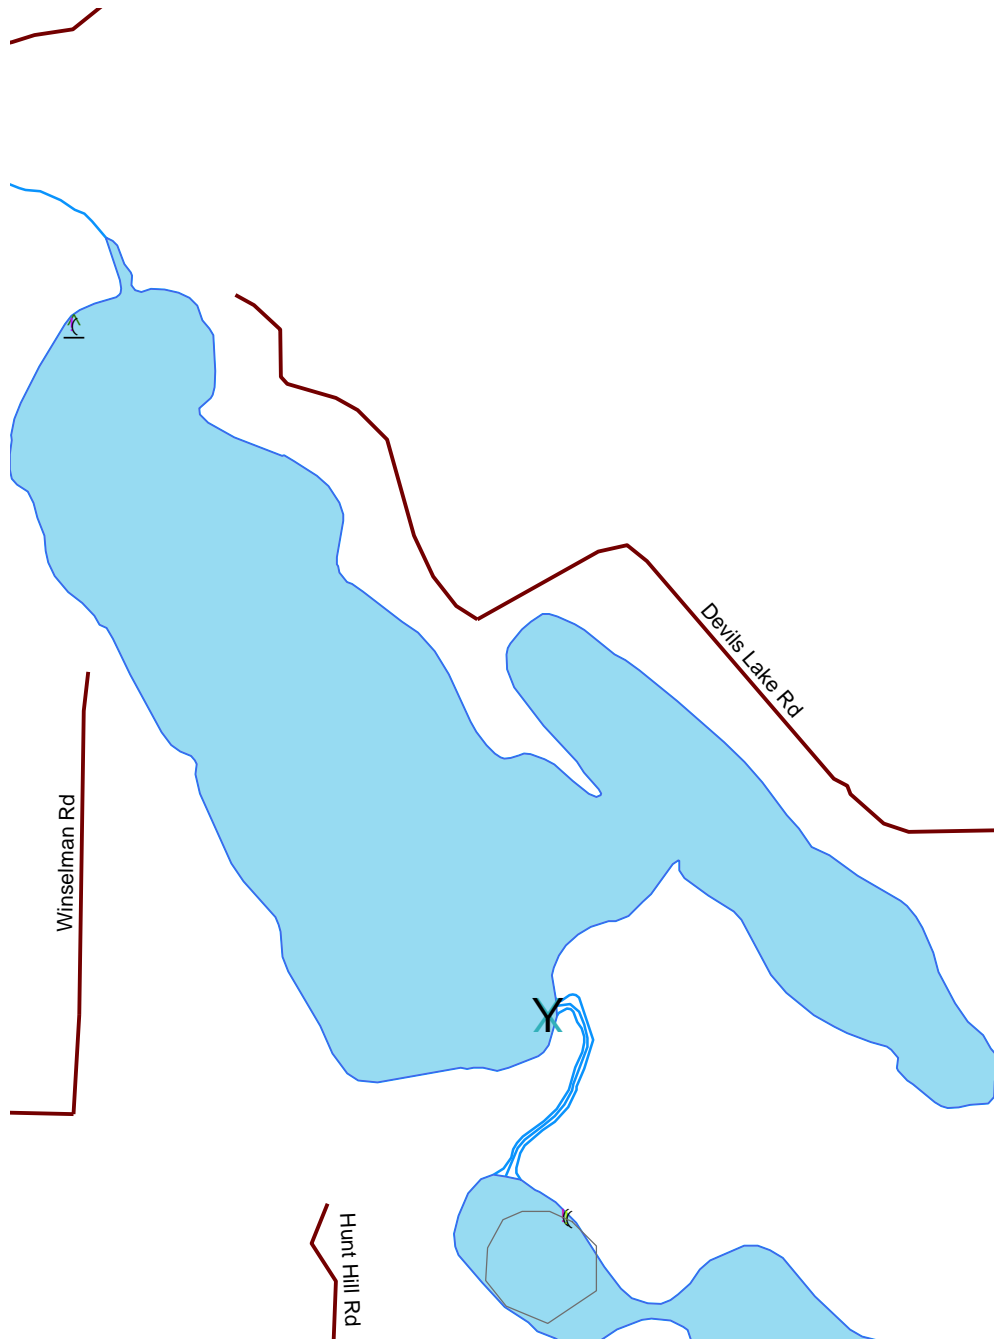

Big Devil Lake

Washburn

2107500

Nesting Year	⌒	1993	△	2001
X	⌒	1994	△	2002
X	⌒	1995	△	2003
X	⌒	1996	△	2004
X	⌒	1997	△	2005
⌒	⌒	1998	△	2006
⌒	⌒	1999	△	2007
⌒	△	2000		

- Loon Nursery
- Water
- Rivers & Streams
- Roads

Loon Watch
 Sigurd Olson Environmental Institute
 Ashland, WI
 June 30, 2008

0 0.04 0.08
 Miles