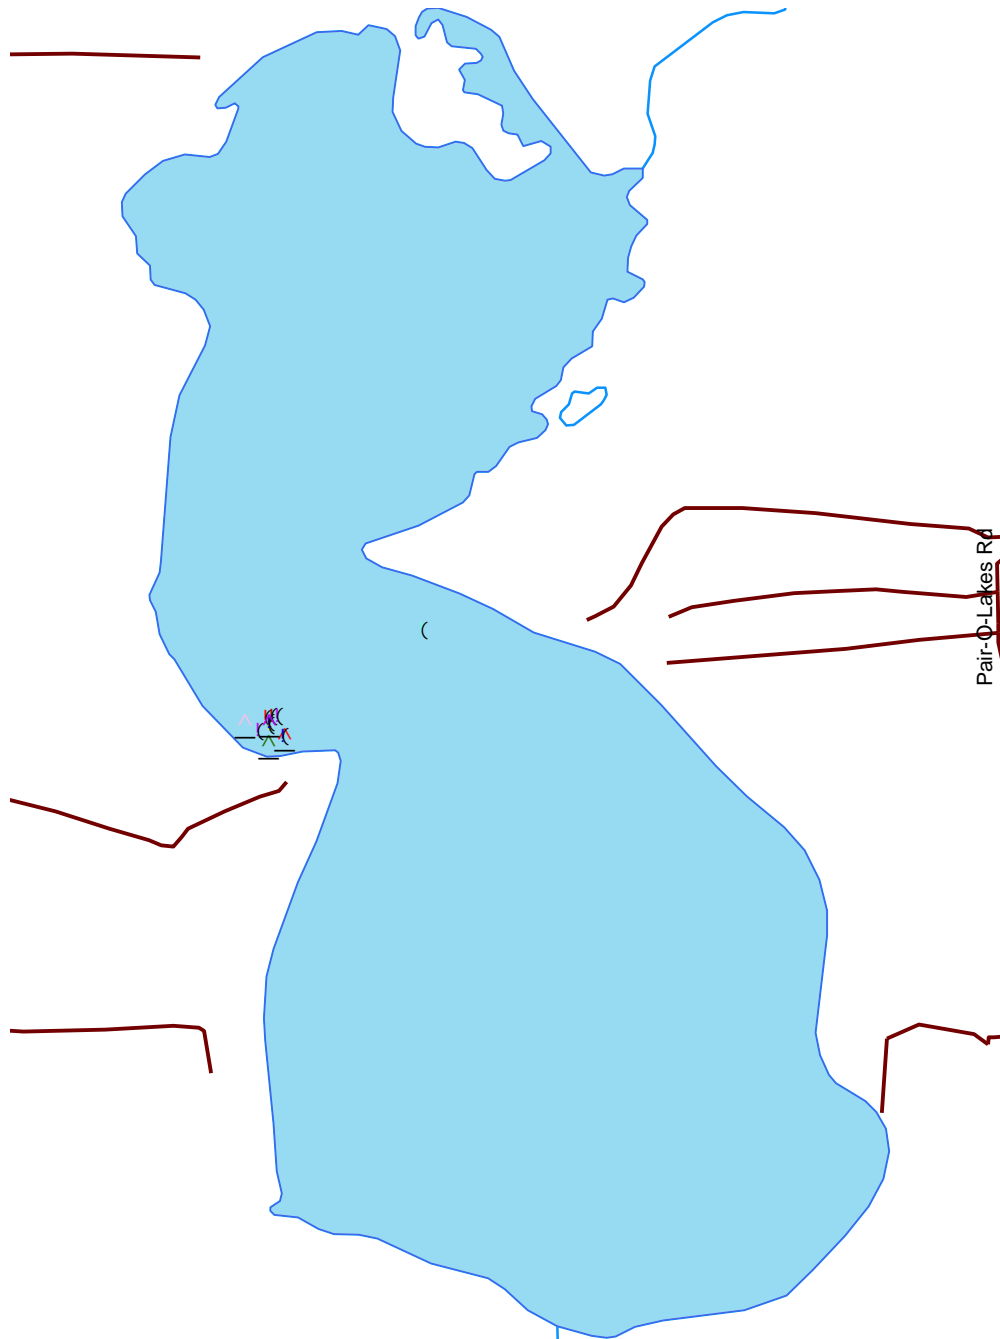

McKinley Lake

Washburn

2710100

Nesting Year	⌒	1993	△	2001
X	⌒	1994	△	2002
X	⌒	1995	△	2003
X	⌒	1996	△	2004
X	⌒	1997	△	2005
⌒	⌒	1998	△	2006
⌒	⌒	1999	△	2007
⌒	△	2000		

- Loon Nursery
- Water
- Rivers & Streams
- Roads

Loon Watch
 Sigurd Olson Environmental Institute
 Ashland, WI
 June 30, 2008