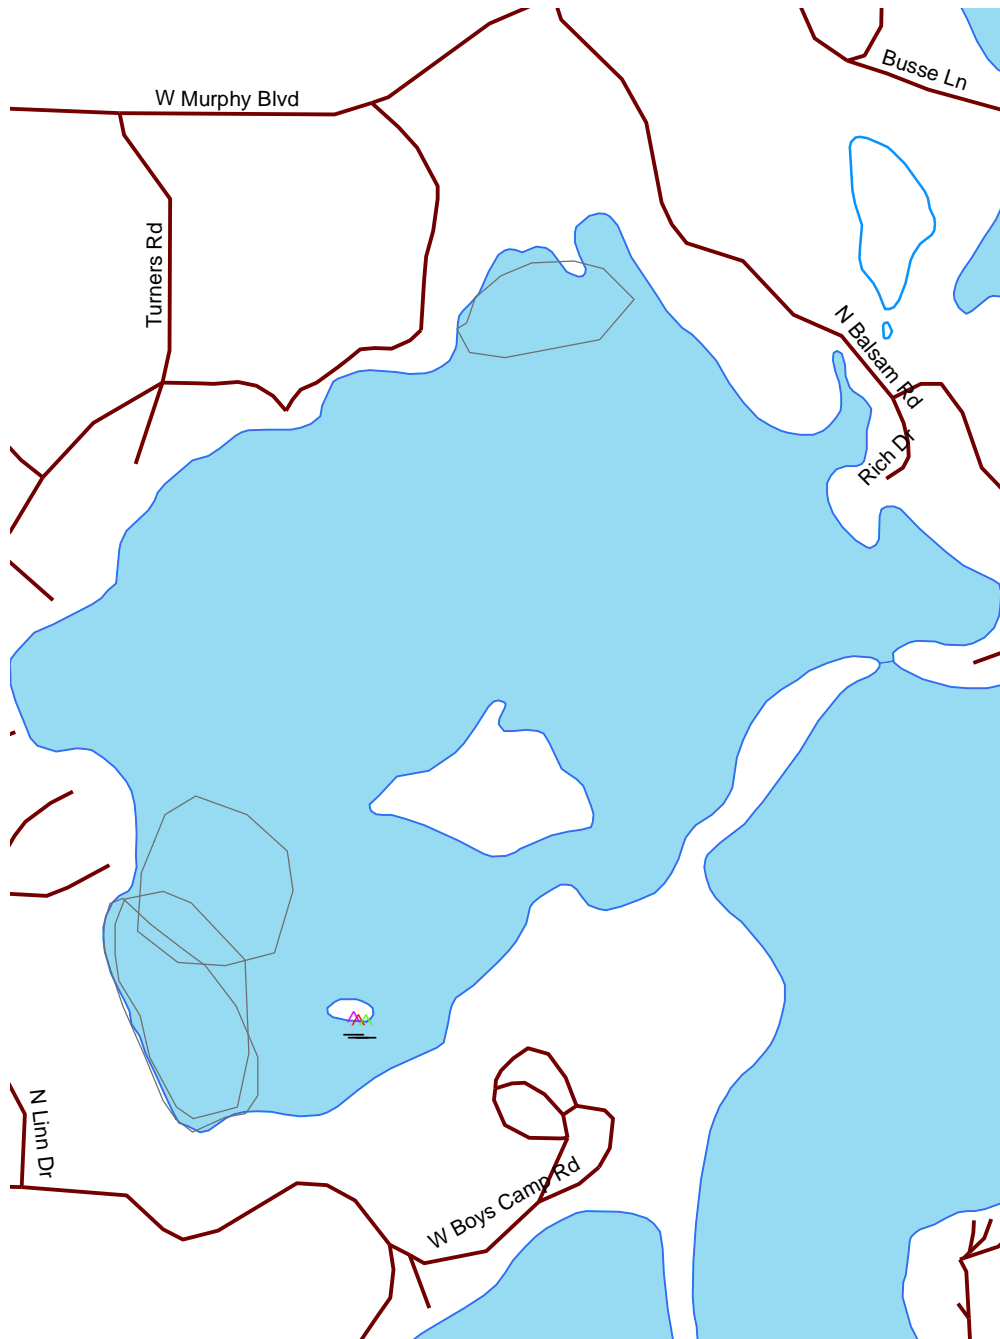

Clear Lake Sawyer

2435800

Nesting Year	
X	1986
X	1987
X	1988
X	1989
(1990
(1991
(1992
(1993
(1994
(1995
(1996
(1997
(1998
(1999
(2000
^	2001
^	2002
^	2003
^	2004
^	2005
^	2006
^	2007

-  Loon Nursery
-  Water
-  Rivers & Streams
-  Roads

Loon Watch
 Sigurd Olson Environmental Institute
 Ashland, WI
 July 1, 2008