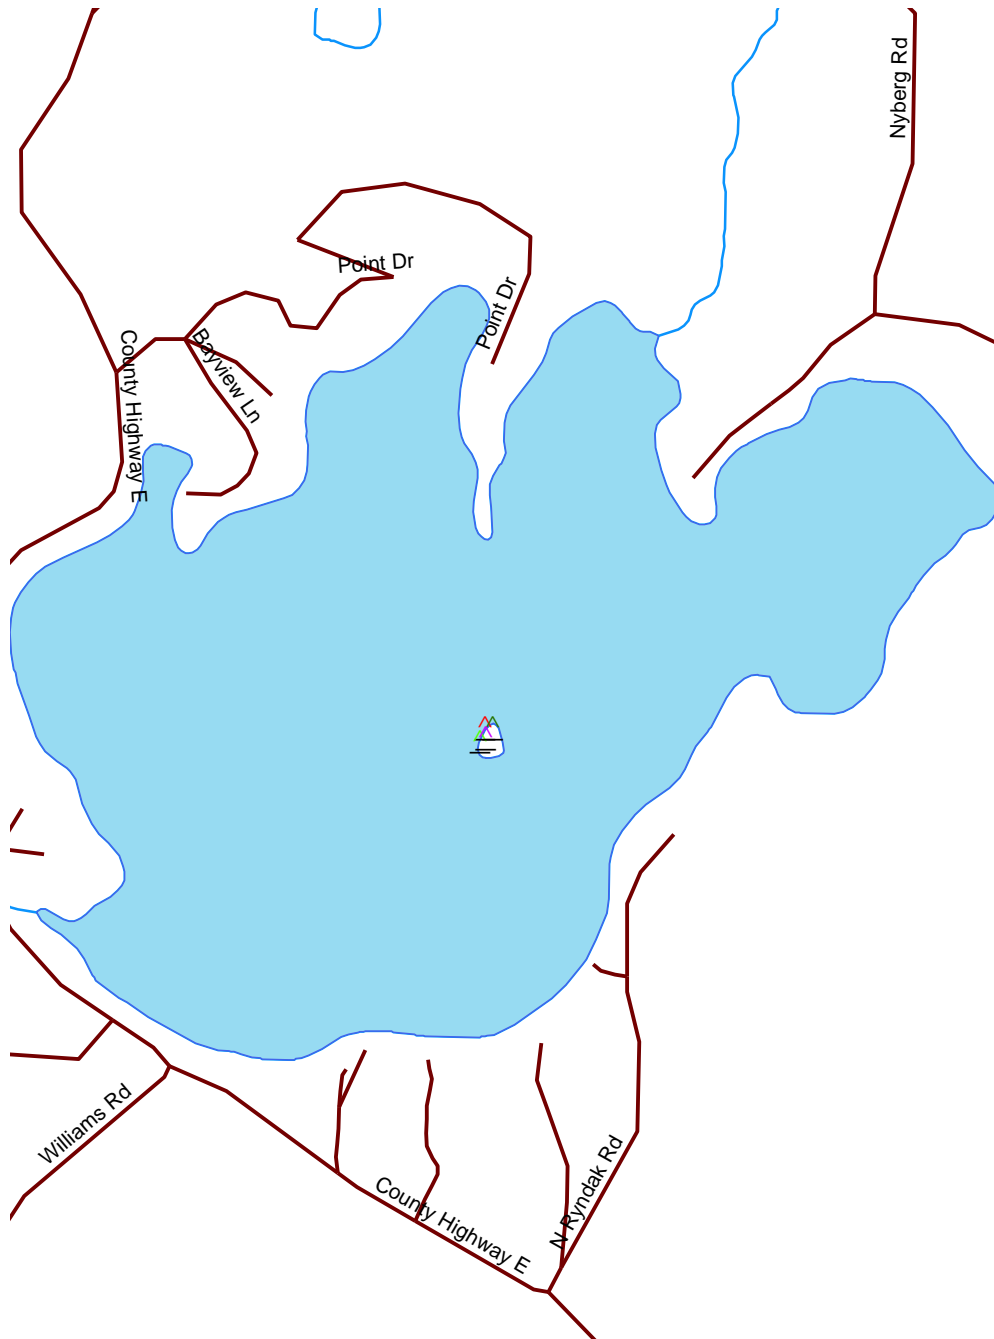

Spring Lake Sawyer

2724900

Nesting Year	
X	1986
X	1987
X	1988
X	1989
(1990
(1991
(1992
(1993
(1994
(1995
(1996
(1997
(1998
(1999
(2000
^	2001
^	2002
^	2003
^	2004
^	2005
^	2006
^	2007

-  Loon Nursery
-  Water
-  Rivers & Streams
-  Roads

Loon Watch
 Sigurd Olson Environmental Institute
 Ashland, WI
 July 1, 2008