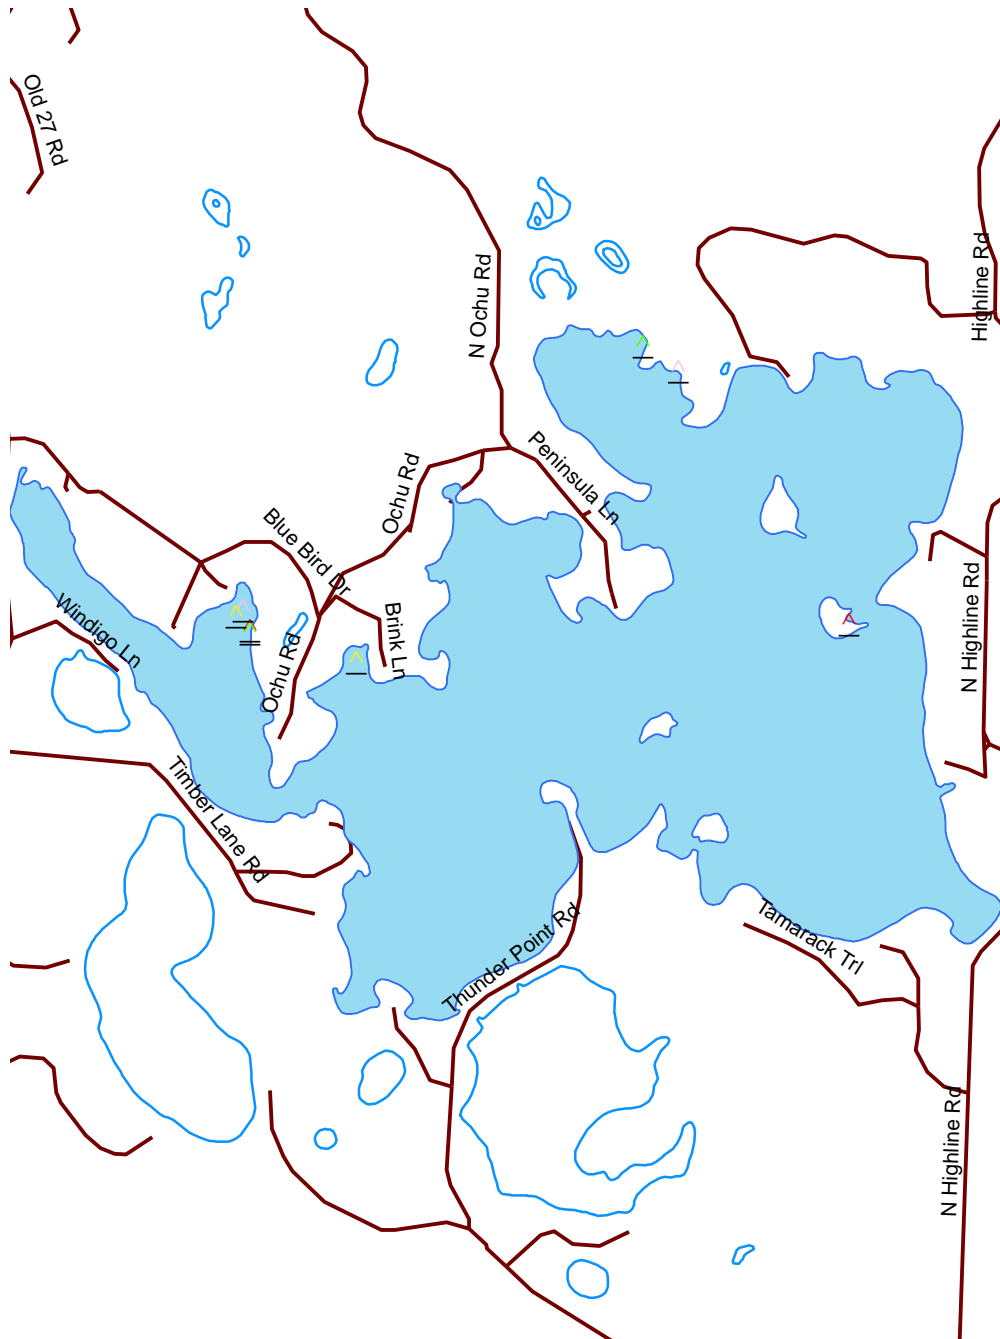

# Windigo Lake Sawyer

2046600

Nesting Year		♂	♀	♂	♀
X	1986	⌒	1993	△	2001
X	1987	⌒	1994	△	2002
X	1988	⌒	1995	△	2003
X	1989	⌒	1996	△	2004
⌒	1990	⌒	1997	△	2005
⌒	1991	⌒	1998	△	2006
⌒	1992	⌒	1999	△	2007
		△	2000		

- Loon Nursery
- Water
- Rivers & Streams
- Roads

Loon Watch  
 Sigurd Olson Environmental Institute  
 Ashland, WI  
 July 1, 2008

0 0.1 0.2  
 Miles