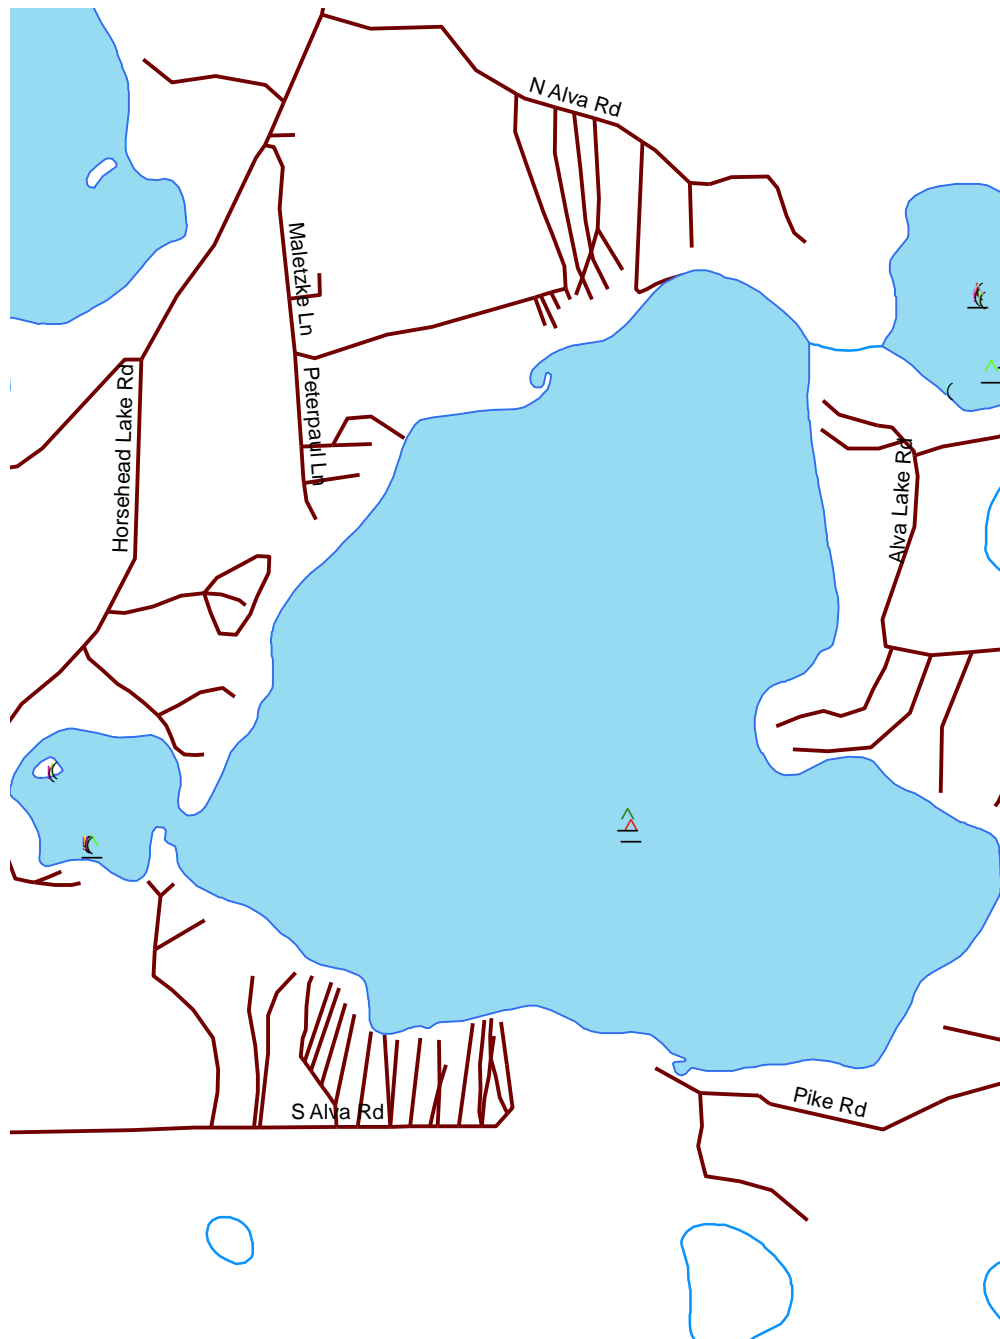

Alva Lake

Oneida

968100

Nesting Year		Symbol	Year	Symbol	Year
X	1986	♂	1993	△	2001
X	1987	♀	1994	▽	2002
X	1988	♂	1995	▲	2003
X	1989	♀	1996	▼	2004
♂	1990	♂	1997	▲	2005
♀	1991	♀	1998	▼	2006
♂	1992	♂	1999	▲	2007
		△	2000		

- Loon Nursery
- Water
- Rivers & Streams
- Roads

Loon Watch
 Sigurd Olson Environmental Institute
 Ashland, WI
 July 1, 2008