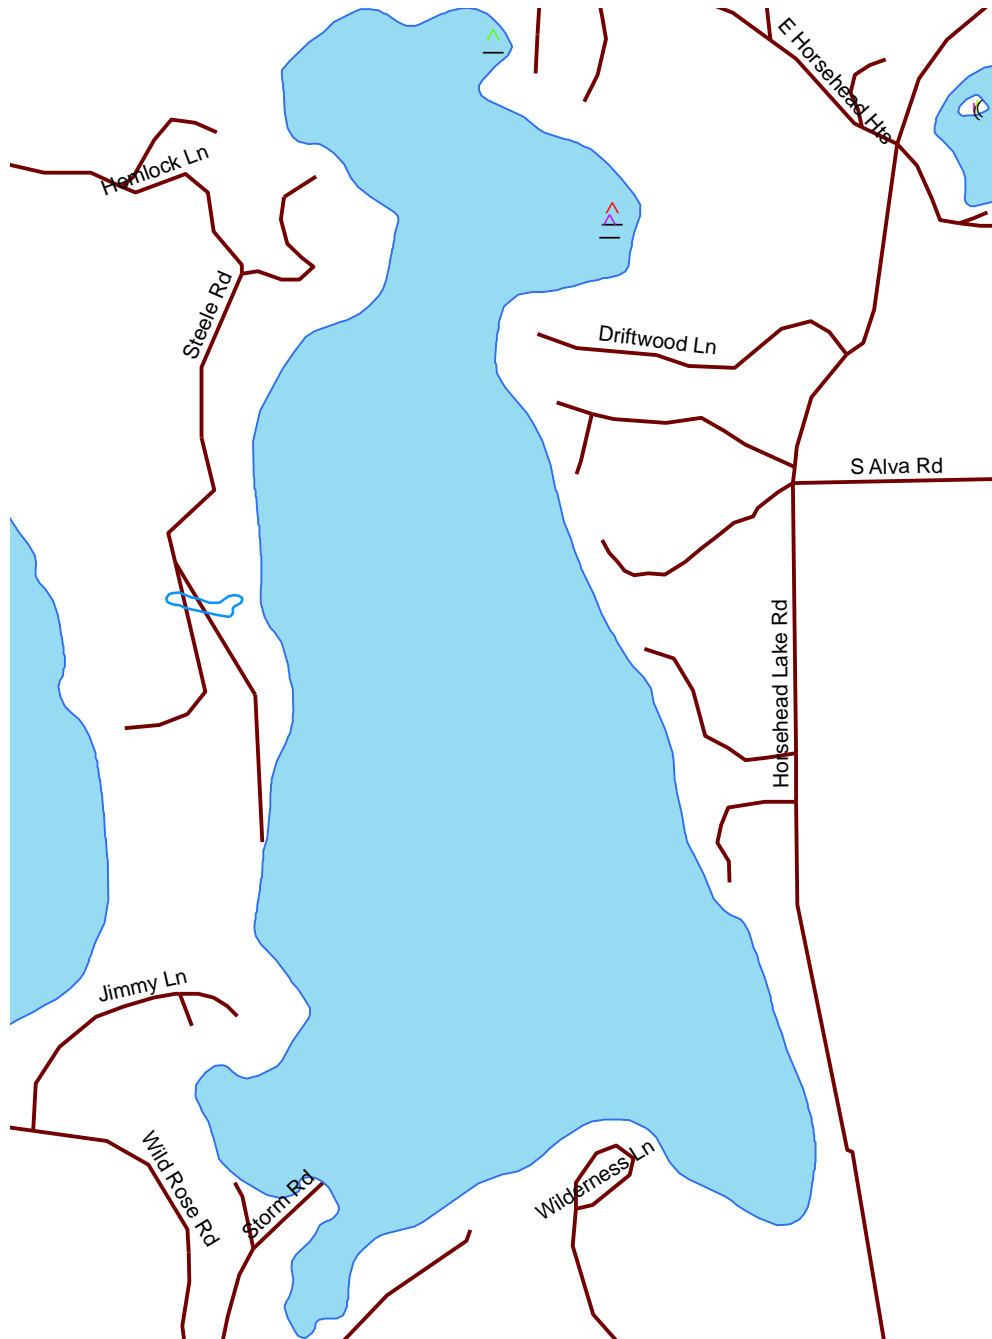

East Horsehead Lake

Oneida

1523000

Nesting Year	⌒	1993	△	2001
X	⌒	1986	△	2002
X	⌒	1987	△	2003
X	⌒	1988	△	2004
X	⌒	1989	△	2005
⌒	⌒	1990	△	2006
⌒	⌒	1991	△	2007
⌒	△	1992	△	2000

- Loon Nursery
- Water
- Rivers & Streams
- Roads

Loon Watch
 Sigurd Olson Environmental Institute
 Ashland, WI
 July 1, 2008