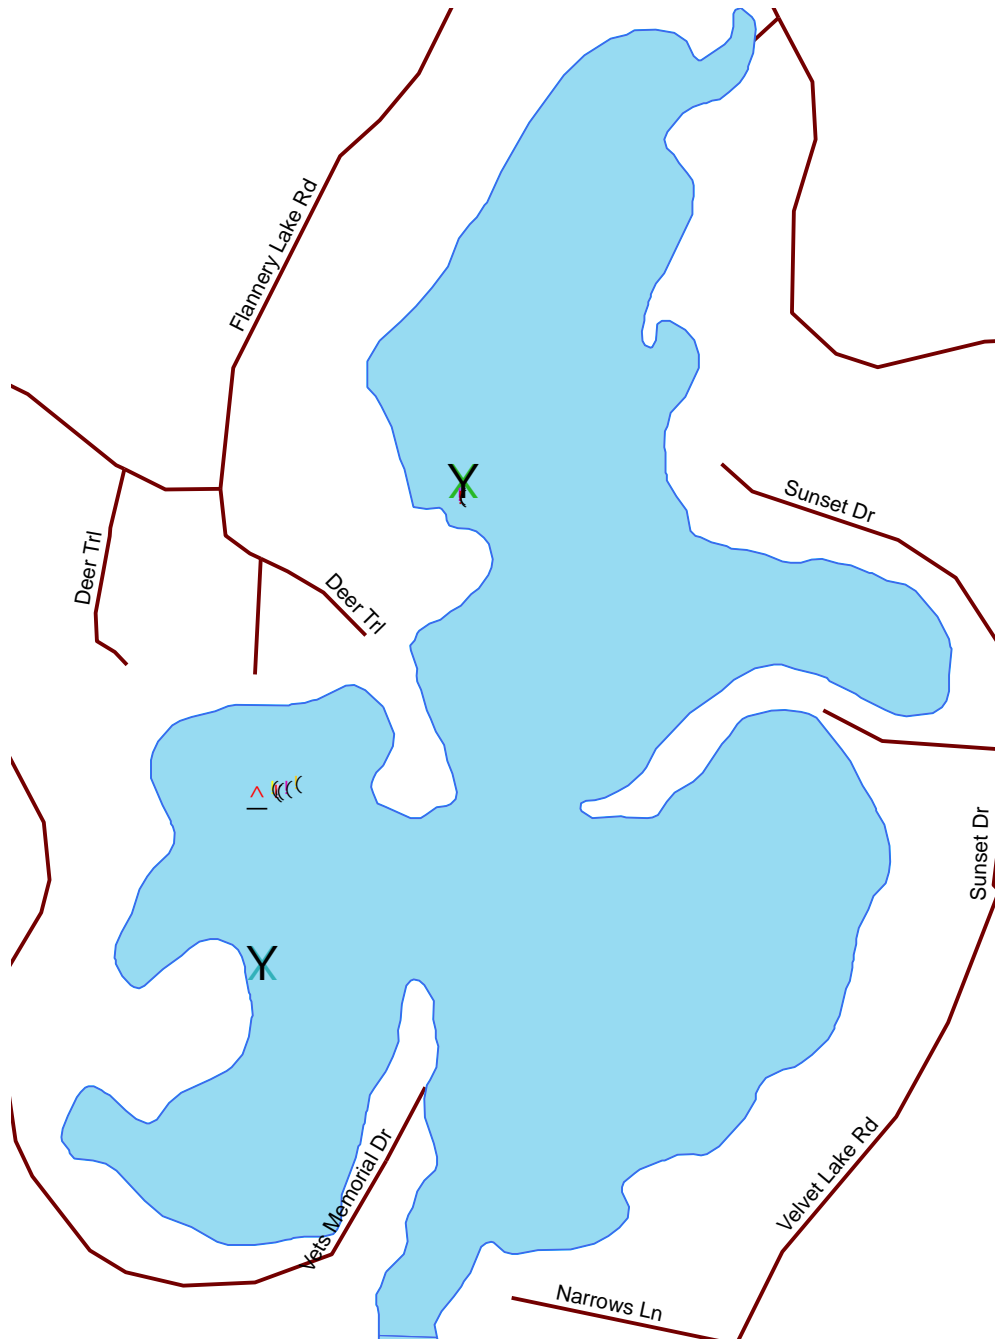

Flannery Lake

Oneida

985300

Nesting Year	Symbol	Year	Symbol	Year
1986	Orange X	1993	Blue triangle	2001
1987	Blue X	1994	Pink triangle	2002
1988	Green X	1995	Yellow triangle	2003
1989	Teal X	1996	Purple triangle	2004
1990	Blue crescent	1997	Light green triangle	2005
1991	Pink crescent	1998	Light blue triangle	2006
1992	Light blue crescent	1999	Red triangle	2007
		2000	White triangle	

-  Loon Nursery
-  Water
-  Rivers & Streams
-  Roads

Loon Watch
 Sigurd Olson Environmental Institute
 Ashland, WI
 July 1, 2008