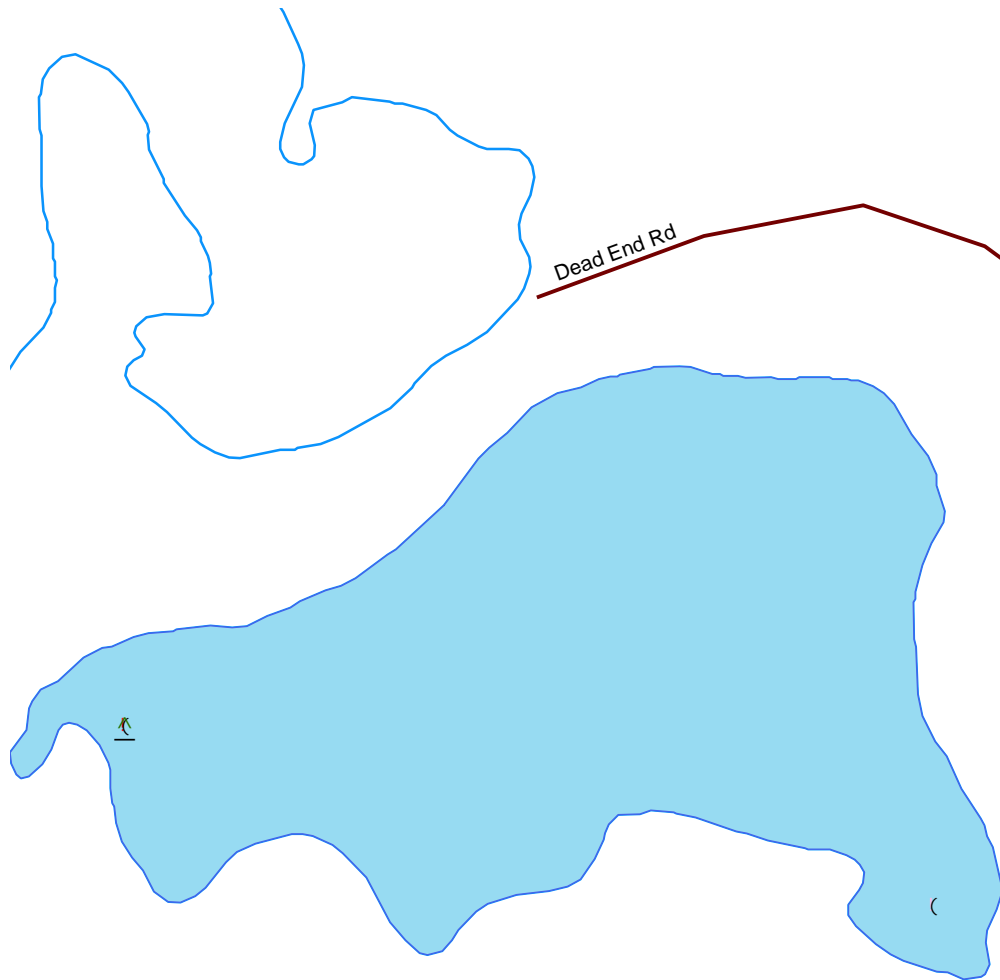

# Foster Lake

Oneida

985400

<b>Nesting Year</b>	⌒	1993	△	2001
X	⌒	1994	△	2002
X	⌒	1995	△	2003
X	⌒	1996	△	2004
X	⌒	1997	△	2005
⌒	⌒	1998	△	2006
⌒	⌒	1999	△	2007
⌒	△	2000		

- Loon Nursery
- Water
- Rivers & Streams
- Roads

Loon Watch  
 Sigurd Olson Environmental Institute  
 Ashland, WI  
 July 1, 2008