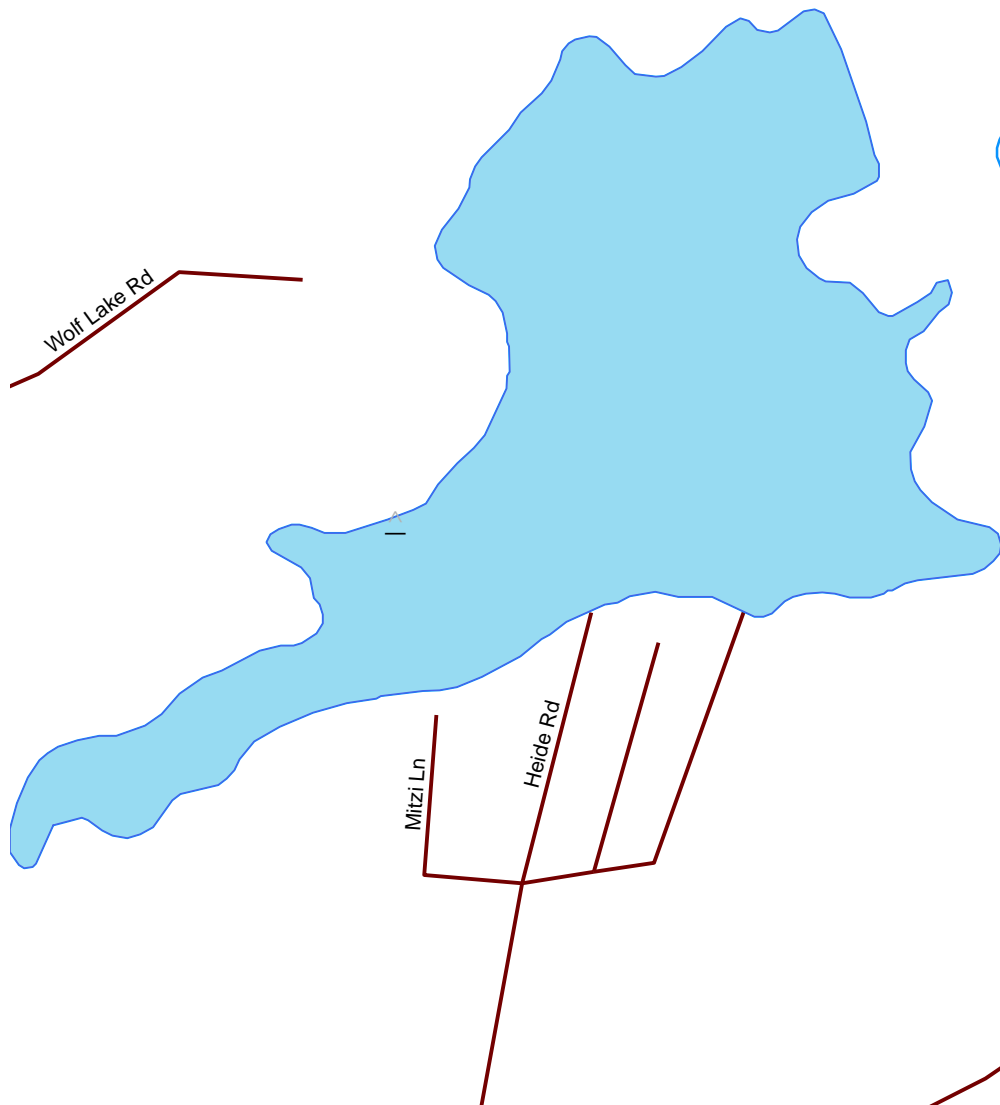

Fox Lake

Oneida

1563400

Nesting Year	
X	1986
X	1987
X	1988
X	1989
(1990
(1991
(1992
(1993
(1994
(1995
(1996
(1997
(1998
(1999
(2000
^	2001
^	2002
^	2003
^	2004
^	2005
^	2006
^	2007

- Loon Nursery
- Water
- Rivers & Streams
- Roads

Loon Watch
 Sigurd Olson Environmental Institute
 Ashland, WI
 July 1, 2008