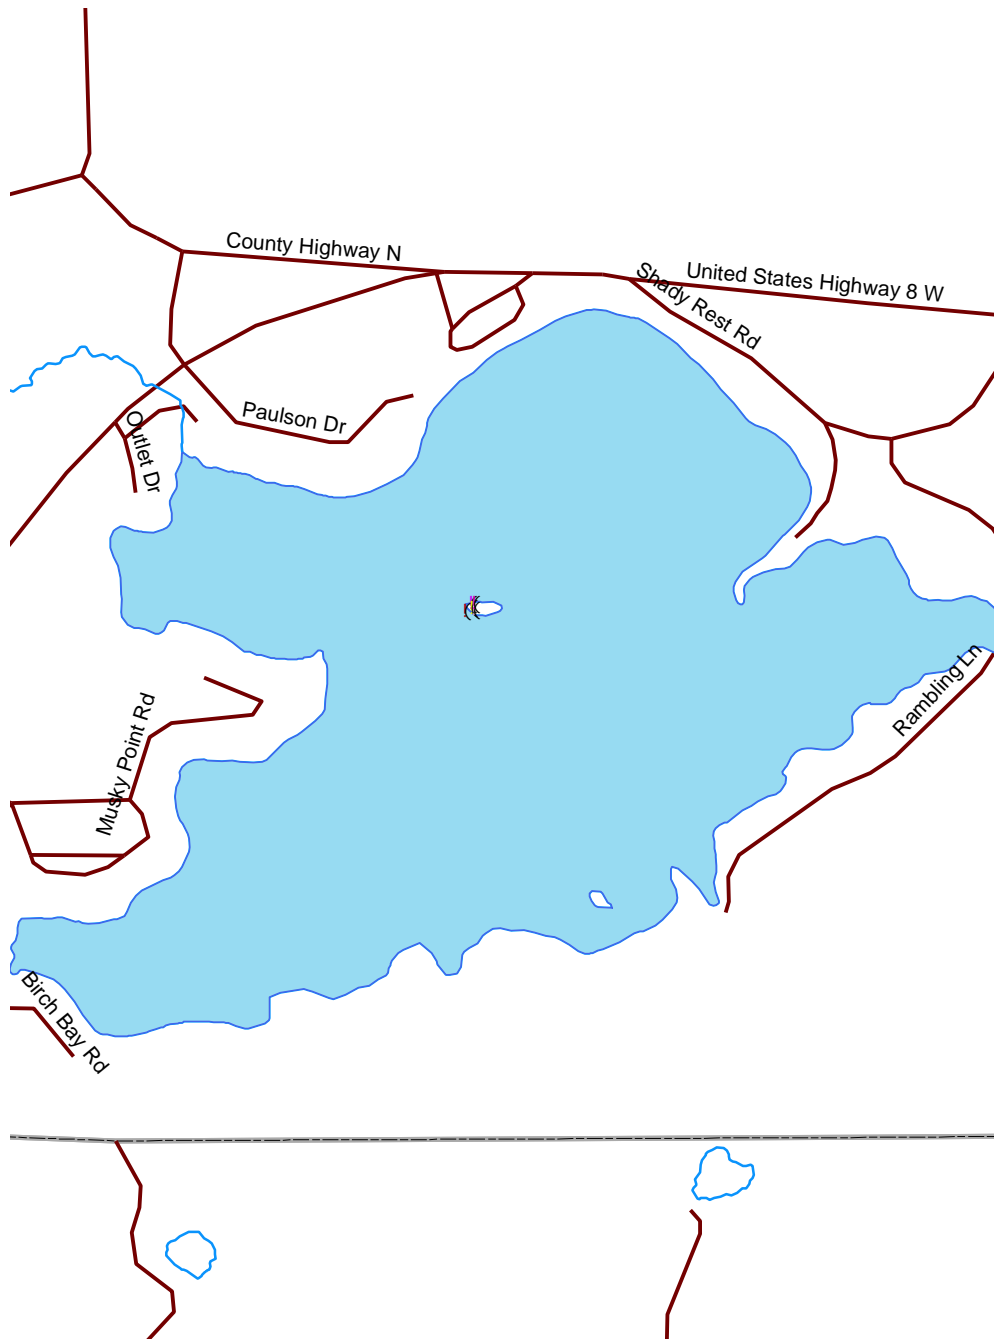

Manson Lake

Oneida

1517200

Nesting Year	⌒	1993	△	2001
X	⌒	1994	△	2002
X	⌒	1995	△	2003
X	⌒	1996	△	2004
X	⌒	1997	△	2005
⌒	⌒	1998	△	2006
⌒	⌒	1999	△	2007
⌒	△	2000		

- Loon Nursery
- Water
- Rivers & Streams
- Roads

Loon Watch
 Sigurd Olson Environmental Institute
 Ashland, WI
 July 1, 2008