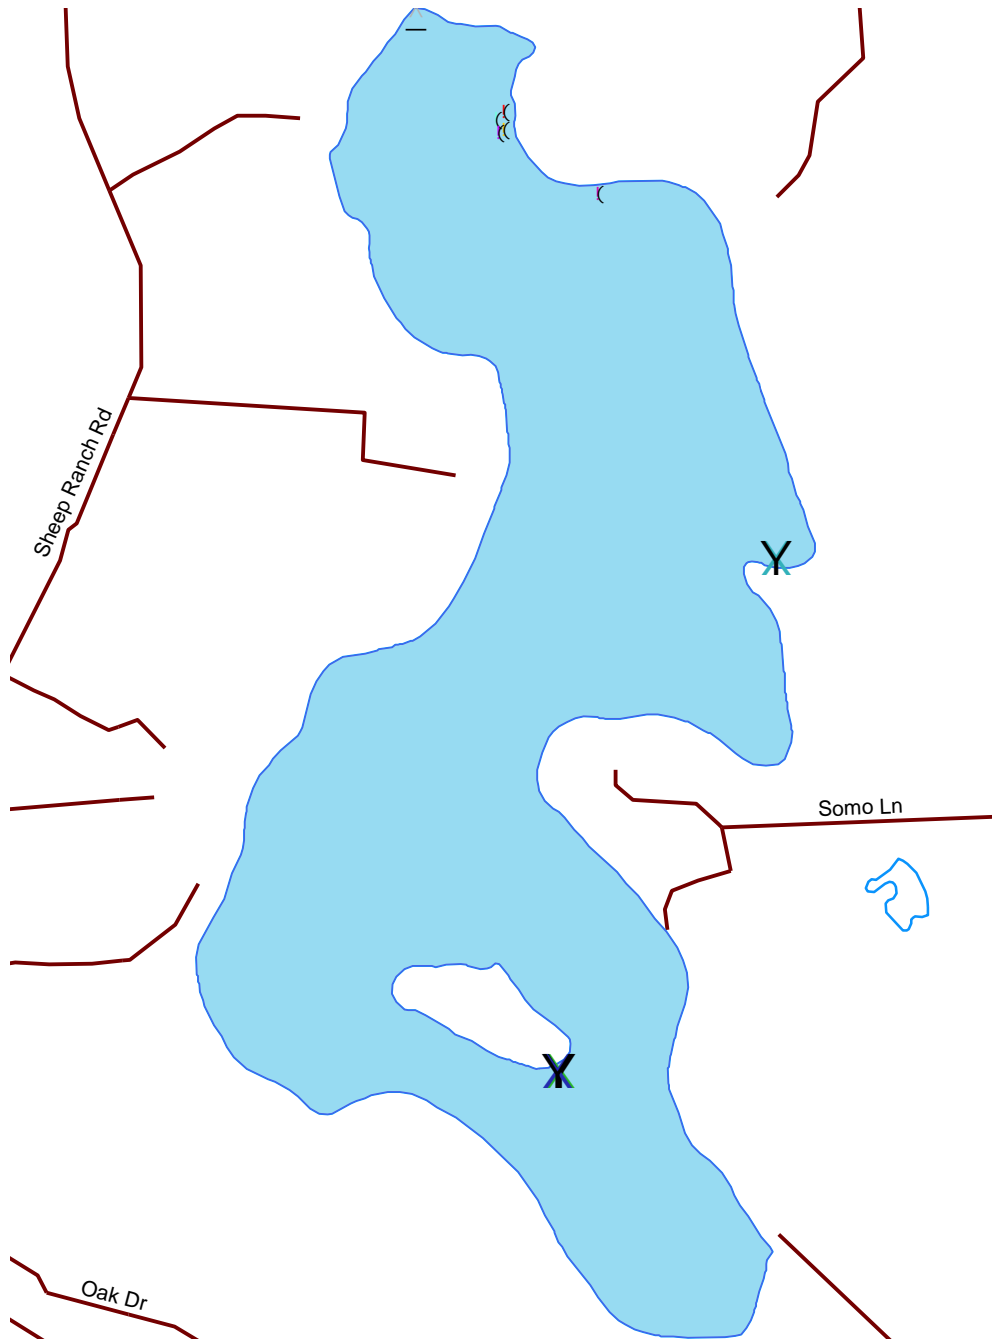

Soo Lake

Oneida

1018900

Nesting Year	
X	1986
X	1987
X	1988
X	1989
(1990
(1991
(1992
(1993
(1994
(1995
(1996
(1997
(1998
(1999
(2000
^	2001
^	2002
^	2003
^	2004
^	2005
^	2006
^	2007

-  Loon Nursery
-  Water
-  Rivers & Streams
-  Roads

Loon Watch
 Sigurd Olson Environmental Institute
 Ashland, WI
 July 1, 2008