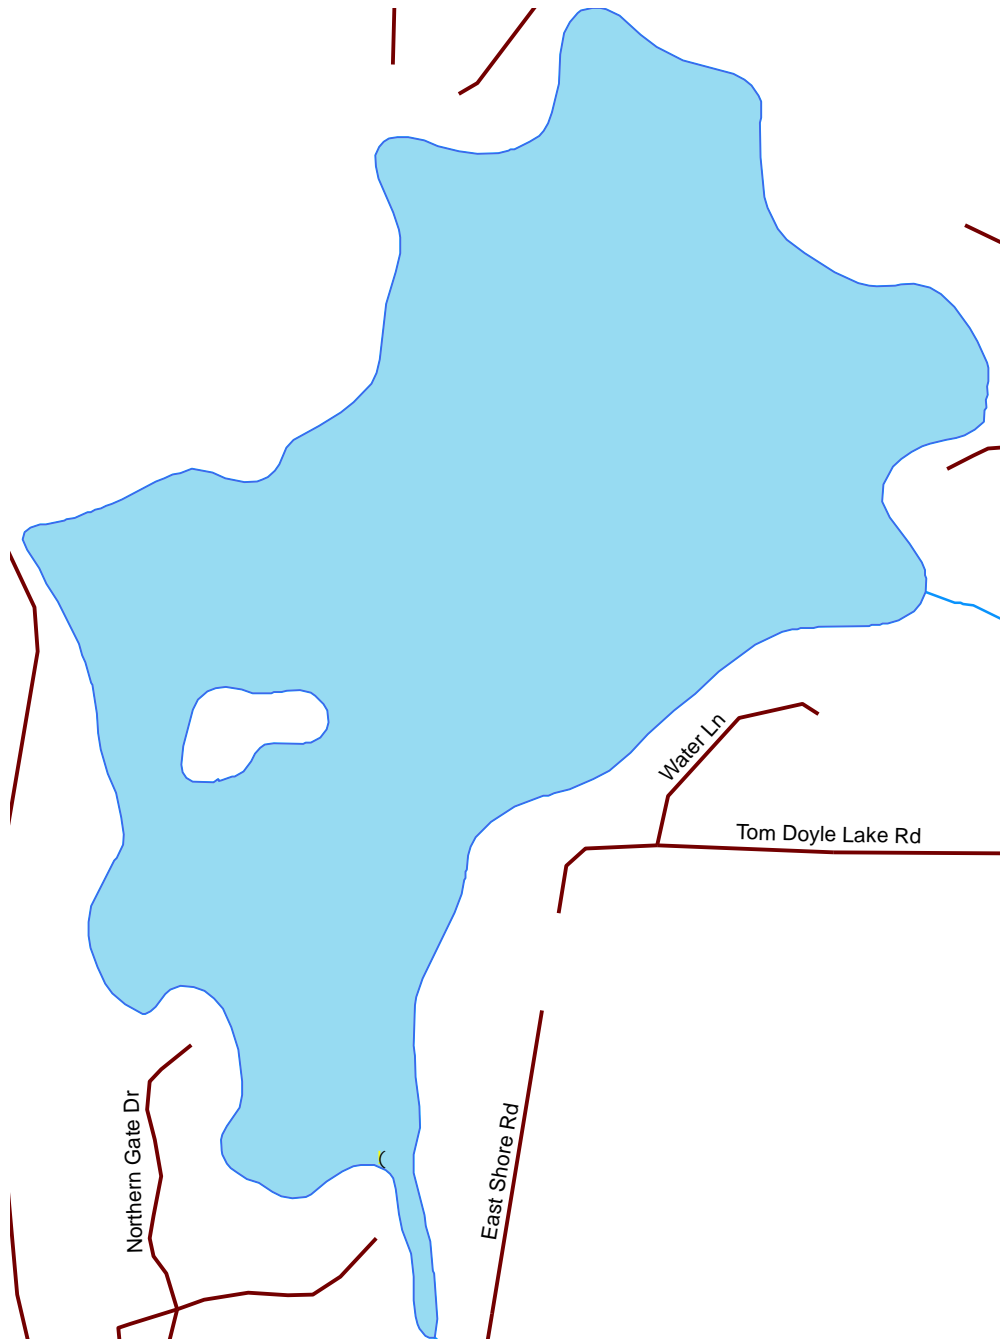

Tom Doyle Lake

Oneida

1586800

Nesting Year	⌒ 1993	⌒ 1994	⌒ 1995	⌒ 1996	⌒ 1997	⌒ 1998	⌒ 1999	⌒ 2000	⌒ 2001	⌒ 2002	⌒ 2003	⌒ 2004	⌒ 2005	⌒ 2006	⌒ 2007
X 1986															
X 1987															
X 1988															
X 1989															
⌒ 1990															
⌒ 1991															
⌒ 1992															

-  Loon Nursery
-  Water
-  Rivers & Streams
-  Roads

Loon Watch
 Sigurd Olson Environmental Institute
 Ashland, WI
 July 1, 2008