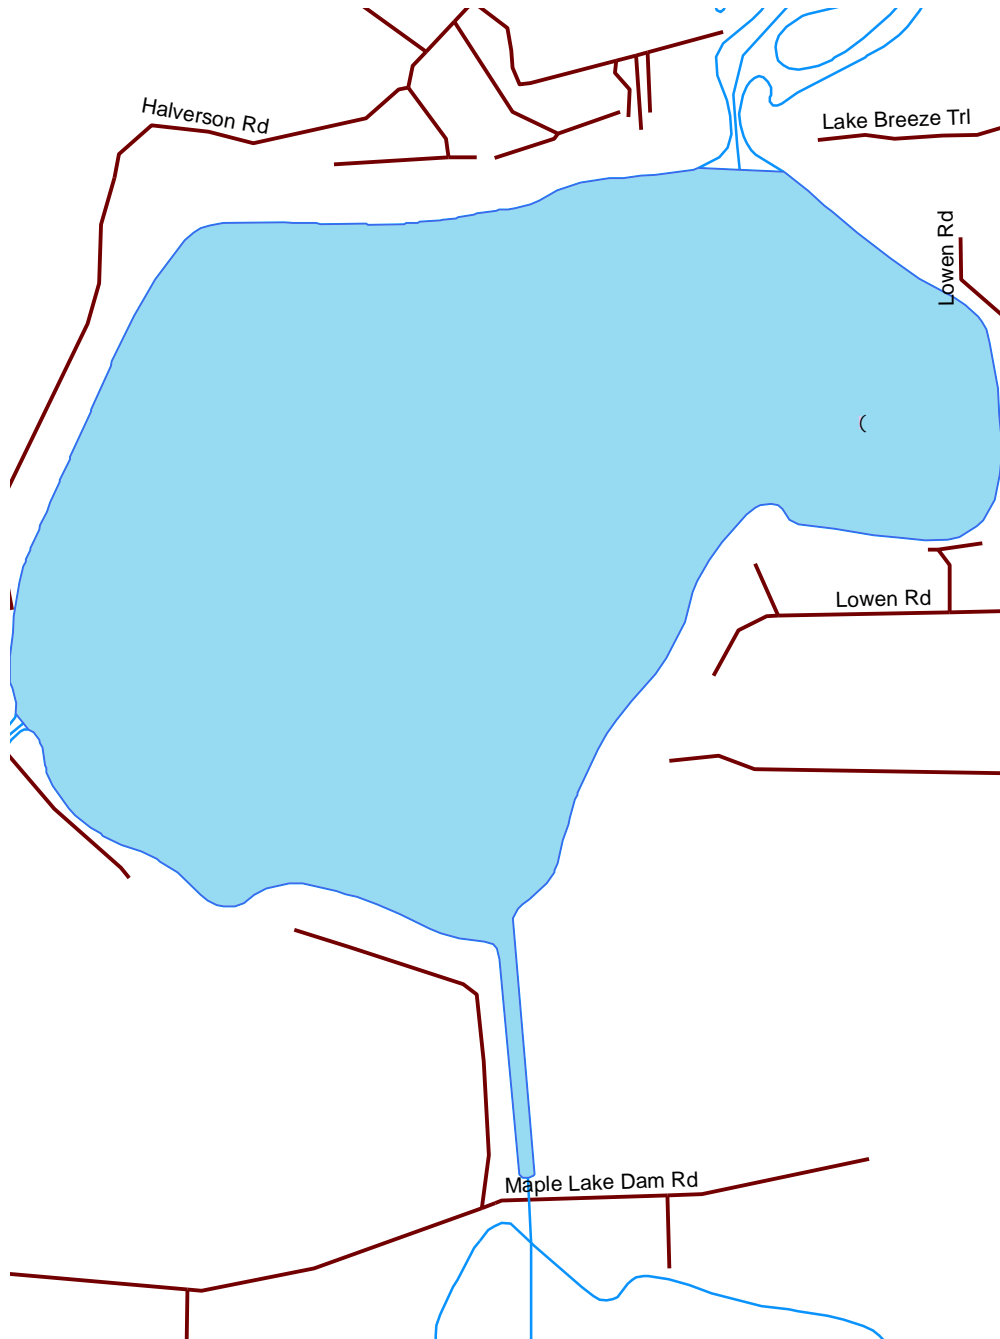

Townline Lake

Oneida

1609600

Nesting Year		Symbol	Year	Symbol	Year
X	1986	⌒	1993	△	2001
X	1987	⌒	1994	△	2002
X	1988	⌒	1995	△	2003
X	1989	⌒	1996	△	2004
⌒	1990	⌒	1997	△	2005
⌒	1991	⌒	1998	△	2006
⌒	1992	⌒	1999	△	2007
		△	2000		

- Loon Nursery
- Water
- Rivers & Streams
- Roads

Loon Watch
 Sigurd Olson Environmental Institute
 Ashland, WI
 July 1, 2008