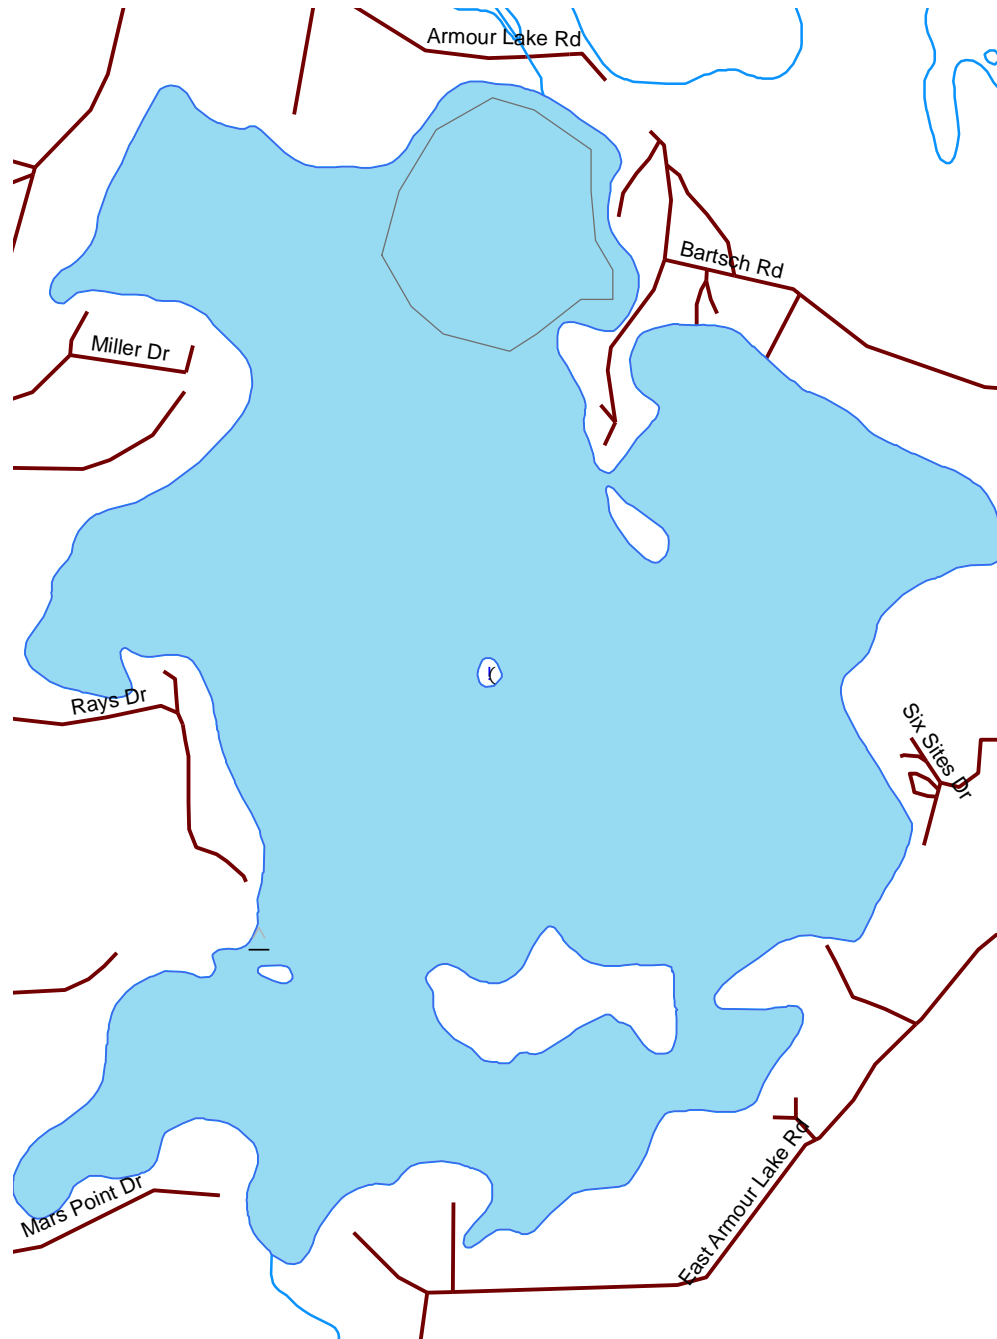

# Armour Lake

Vilas

2953200

<b>Nesting Year</b>	⌒	1993	△	2001
X	⌒	1994	△	2002
X	⌒	1995	△	2003
X	⌒	1996	△	2004
X	⌒	1997	△	2005
⌒	⌒	1998	△	2006
⌒	⌒	1999	△	2007
⌒	△	2000		

- Loon Nursery
- Water
- Rivers & Streams
- Roads

Loon Watch  
 Sigurd Olson Environmental Institute  
 Ashland, WI  
 July 1, 2008

0 0.08 0.16  
 Miles