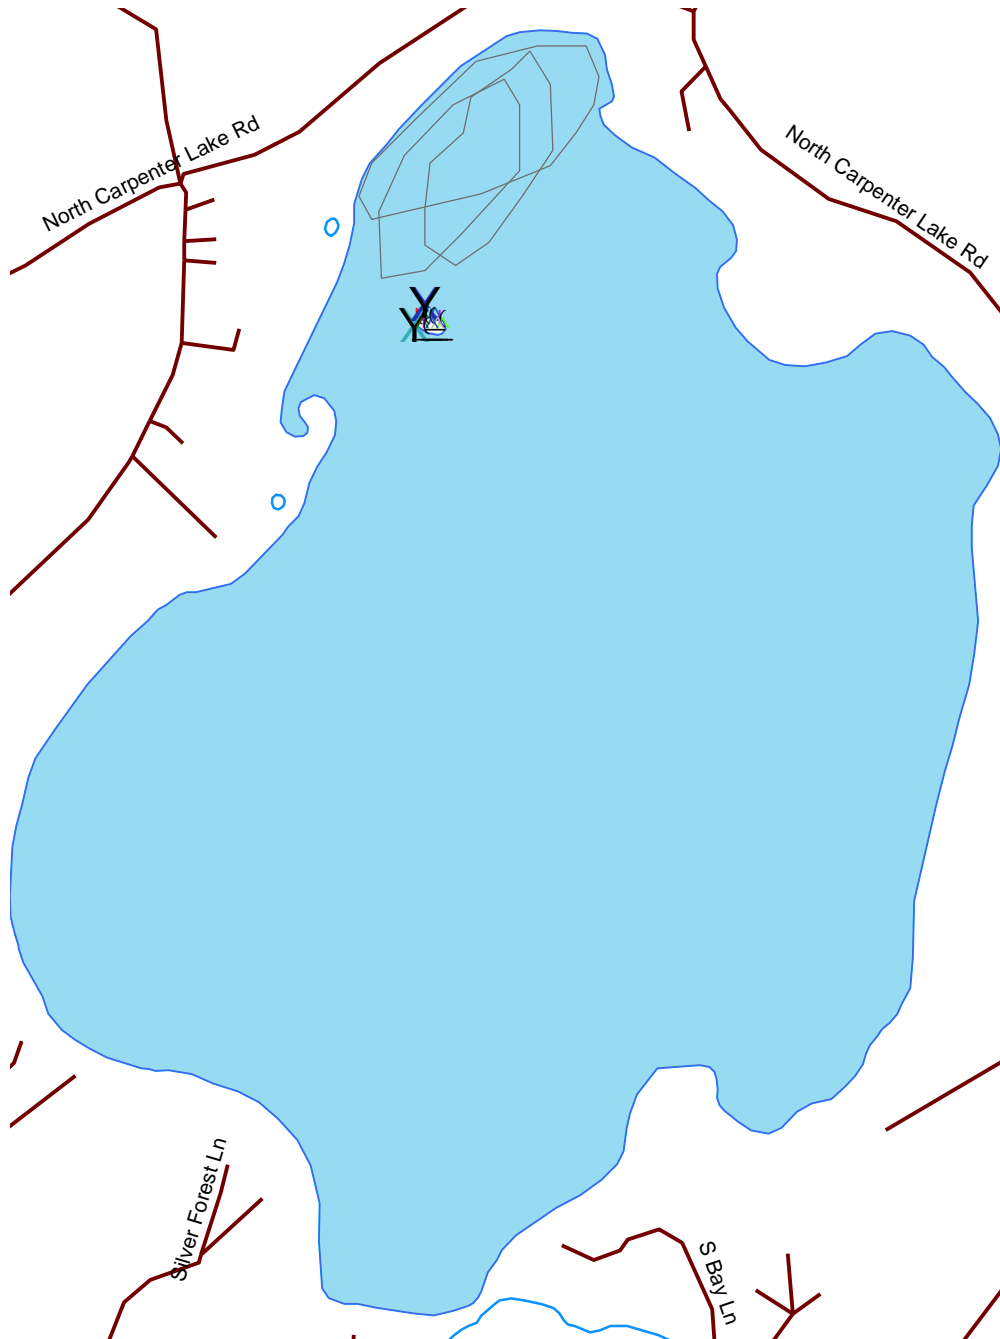

Carpenter Lake

Vilas

976100

Nesting Year	
X	1986
X	1987
X	1988
X	1989
C	1990
C	1991
C	1992
C	1993
C	1994
C	1995
C	1996
C	1997
C	1998
C	1999
C	2000
^	2001
^	2002
^	2003
^	2004
^	2005
^	2006
^	2007

- Loon Nursery
- Water
- Rivers & Streams
- Roads

Loon Watch
 Sigurd Olson Environmental Institute
 Ashland, WI
 July 1, 2008