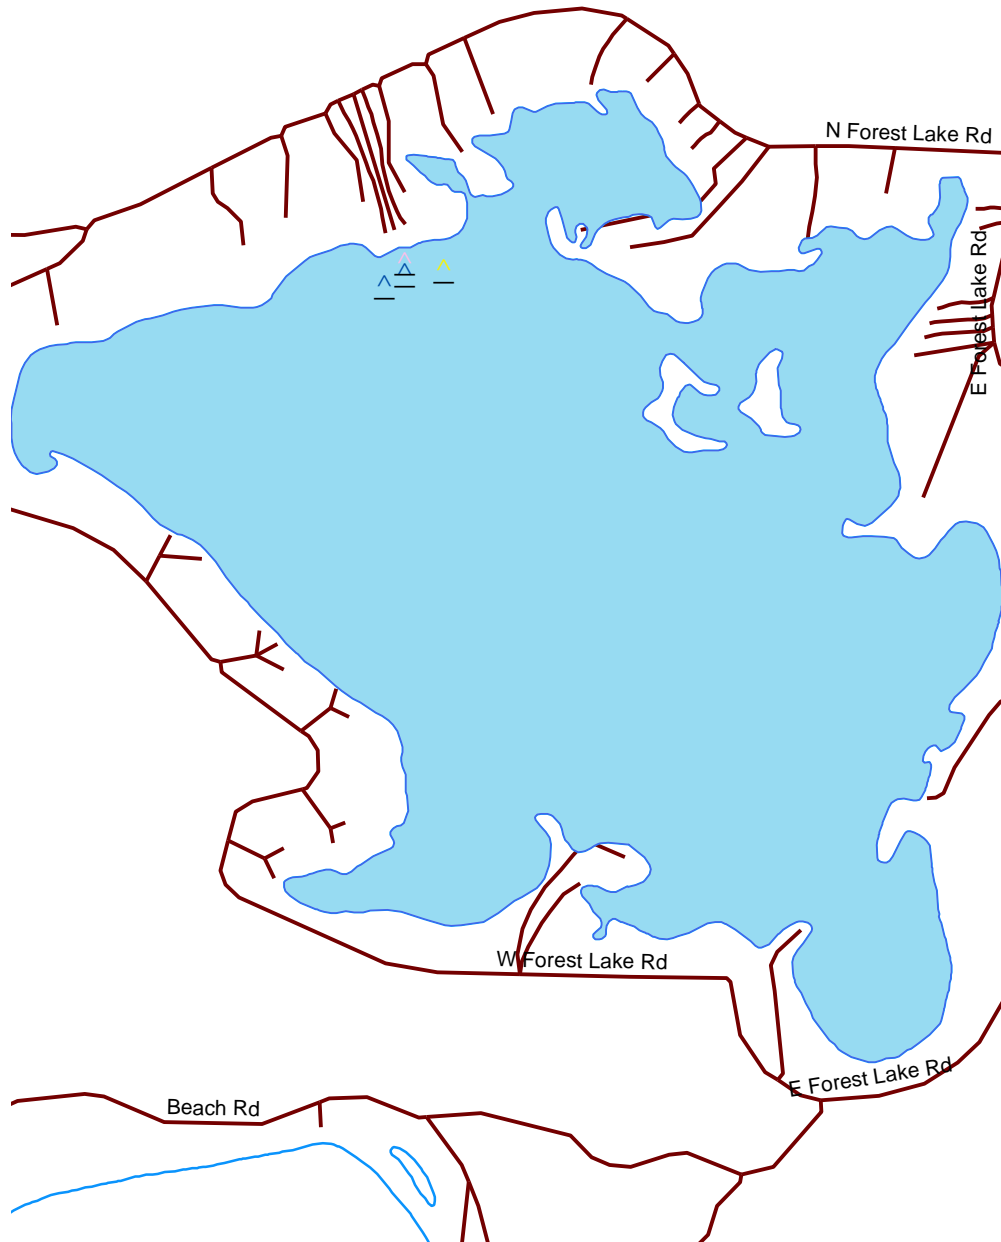

Forest Lake

Vilas

2762200

Nesting Year		♂	♀	♂	♀
X	1986	⌞	1993	△	2001
X	1987	⌞	1994	△	2002
X	1988	⌞	1995	△	2003
X	1989	⌞	1996	△	2004
⌞	1990	⌞	1997	△	2005
⌞	1991	⌞	1998	△	2006
⌞	1992	⌞	1999	△	2007
		△	2000		

- Loon Nursery
- Water
- Rivers & Streams
- Roads

Loon Watch
 Sigurd Olson Environmental Institute
 Ashland, WI
 July 1, 2008