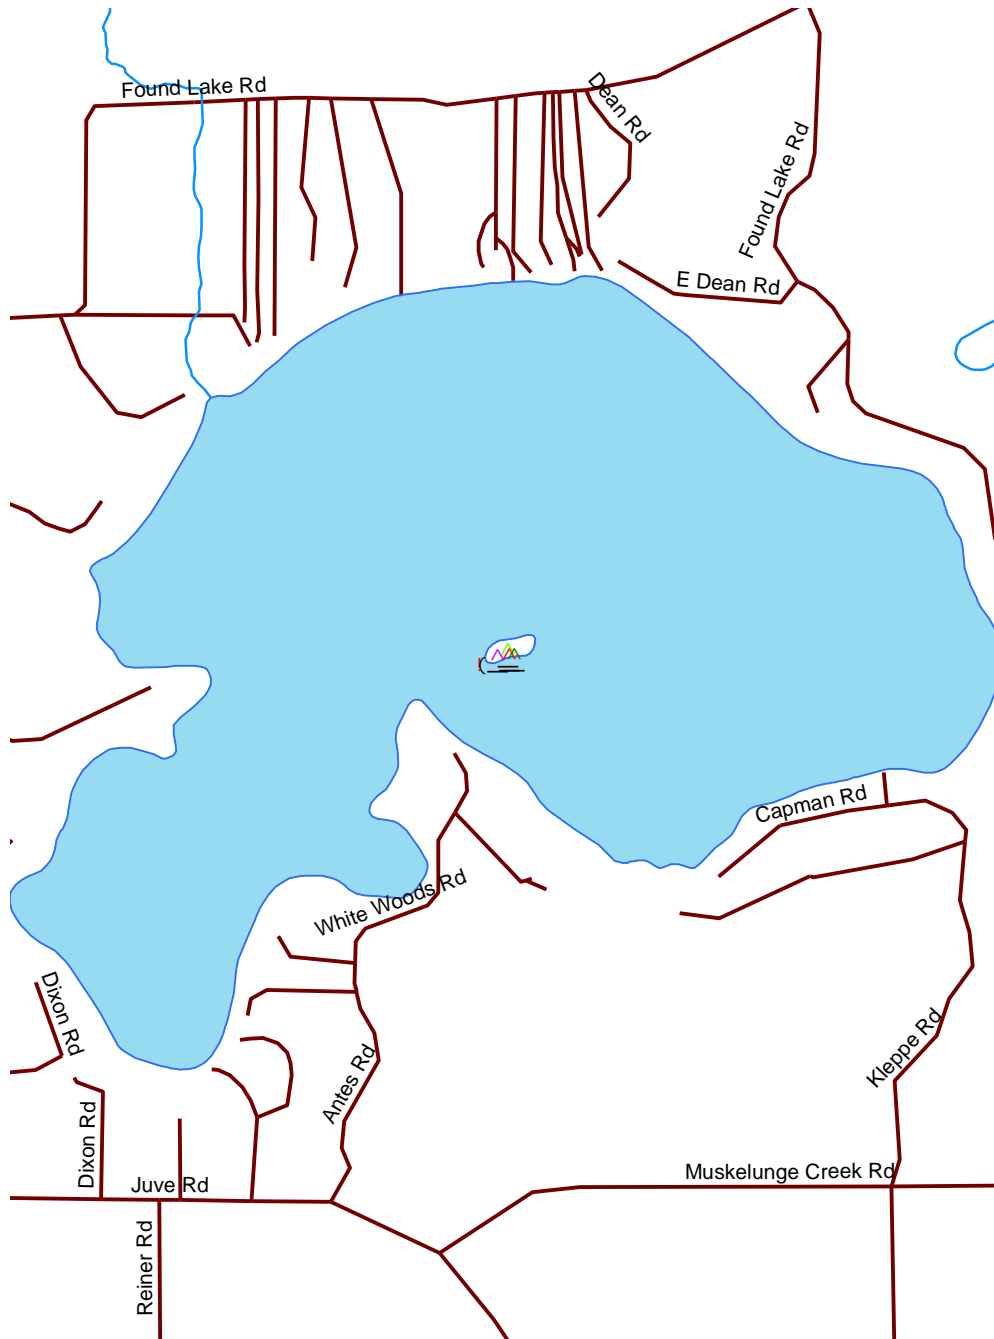

Found Lake

Vilas

1593800

Nesting Year	⌒	1993	△	2001
X	⌒	1986	△	2002
X	⌒	1987	△	2003
X	⌒	1988	△	2004
X	⌒	1989	△	2005
⌒	⌒	1990	△	2006
⌒	⌒	1991	△	2007
⌒	△	1992	△	2000

-  Loon Nursery
-  Water
-  Rivers & Streams
-  Roads

Loon Watch
 Sigurd Olson Environmental Institute
 Ashland, WI
 July 1, 2008