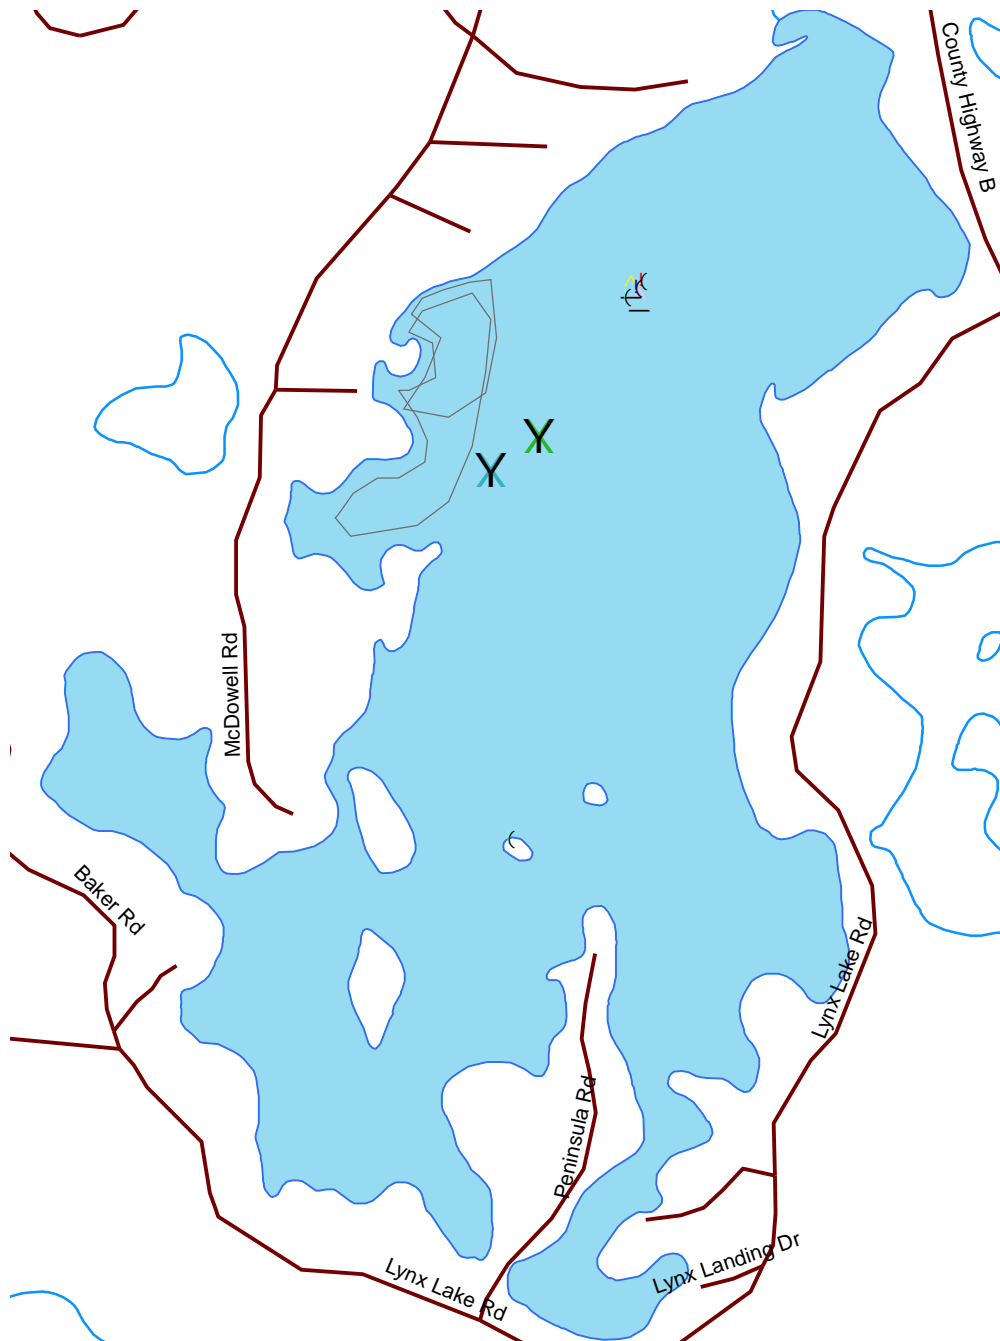

Lynx Lake

Vilas

2954500

Nesting Year	
X	1986
X	1987
X	1988
X	1989
(1990
(1991
(1992
(1993
(1994
(1995
(1996
(1997
(1998
(1999
(2000
^	2001
^	2002
^	2003
^	2004
^	2005
^	2006
^	2007

-  Loon Nursery
-  Water
-  Rivers & Streams
-  Roads

Loon Watch
 Sigurd Olson Environmental Institute
 Ashland, WI
 July 1, 2008