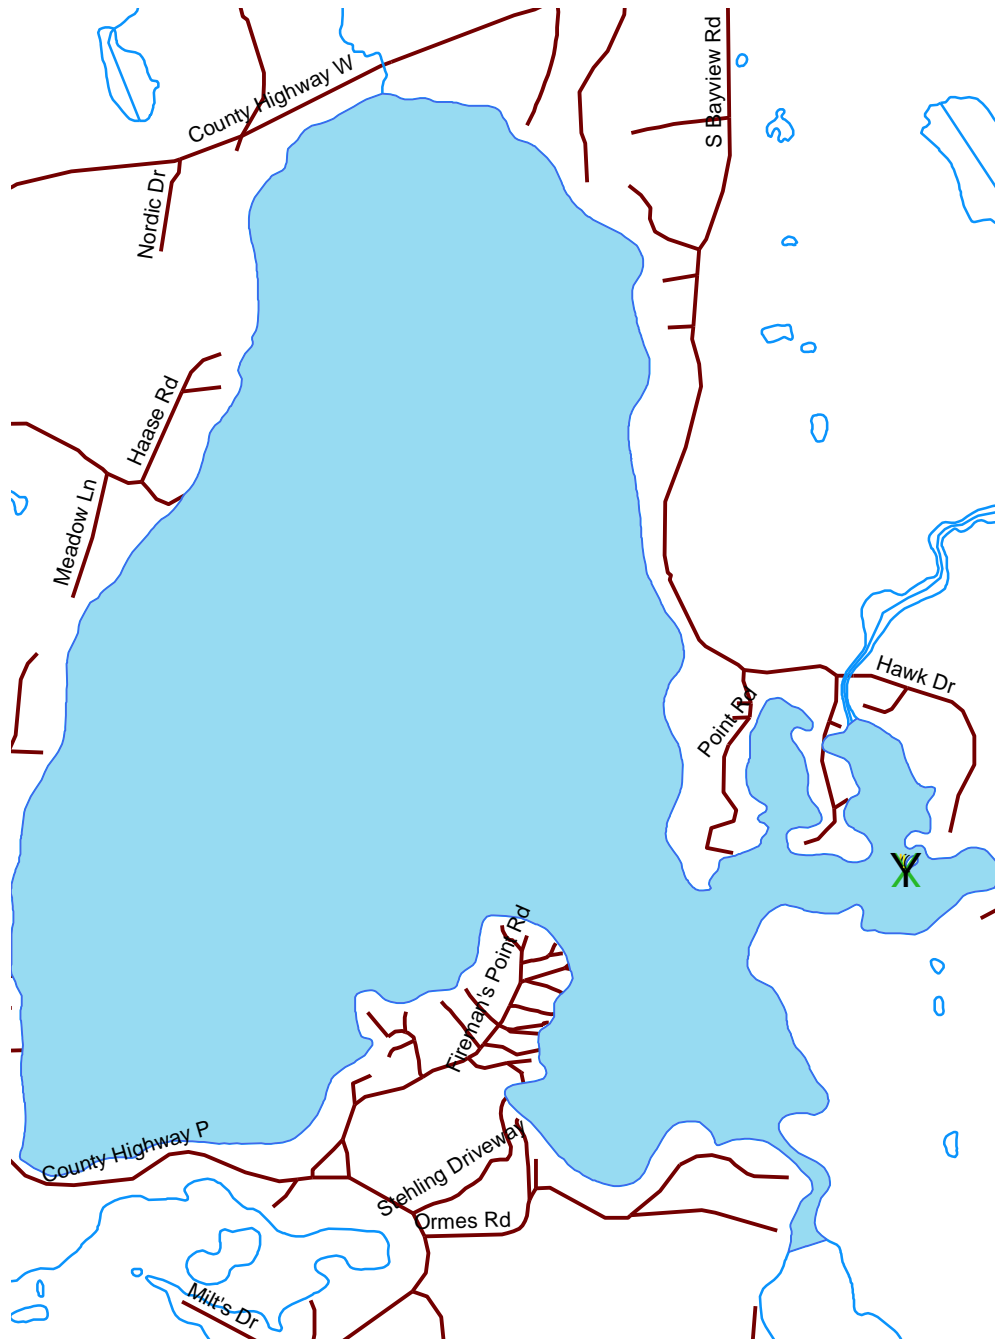

# Presque Isle Lake

Vilas

2956500

Nesting Year	
X	1986
X	1987
X	1988
X	1989
(	1990
(	1991
(	1992
(	1993
(	1994
(	1995
(	1996
(	1997
(	1998
(	1999
(	2000
^	2001
^	2002
^	2003
^	2004
^	2005
^	2006
^	2007

-  Loon Nursery
-  Water
-  Rivers & Streams
-  Roads

Loon Watch  
 Sigurd Olson Environmental Institute  
 Ashland, WI  
 July 1, 2008

0 0.1 0.2  
 Miles