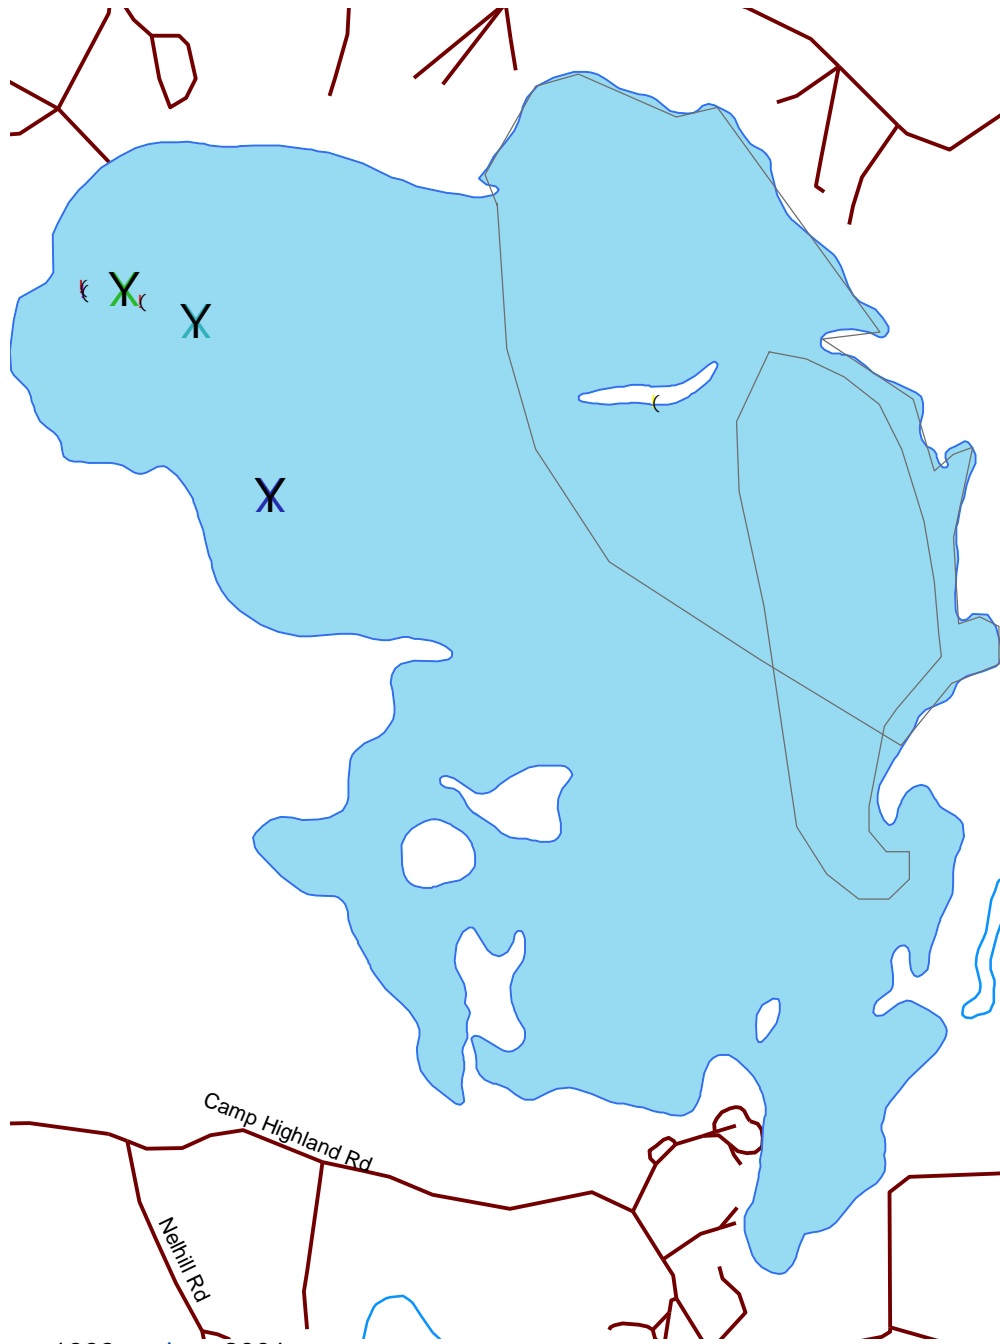

# Razorback Lake

Vilas

1013800

Nesting Year	
X	1986
X	1987
X	1988
X	1989
(	1990
(	1991
(	1992
(	1993
(	1994
(	1995
(	1996
(	1997
(	1998
(	1999
(	2000
△	2001
△	2002
△	2003
△	2004
△	2005
△	2006
△	2007

-  Loon Nursery
-  Water
-  Rivers & Streams
-  Roads

Loon Watch  
 Sigurd Olson Environmental Institute  
 Ashland, WI  
 July 1, 2008

0 0.06 0.12  
 Miles