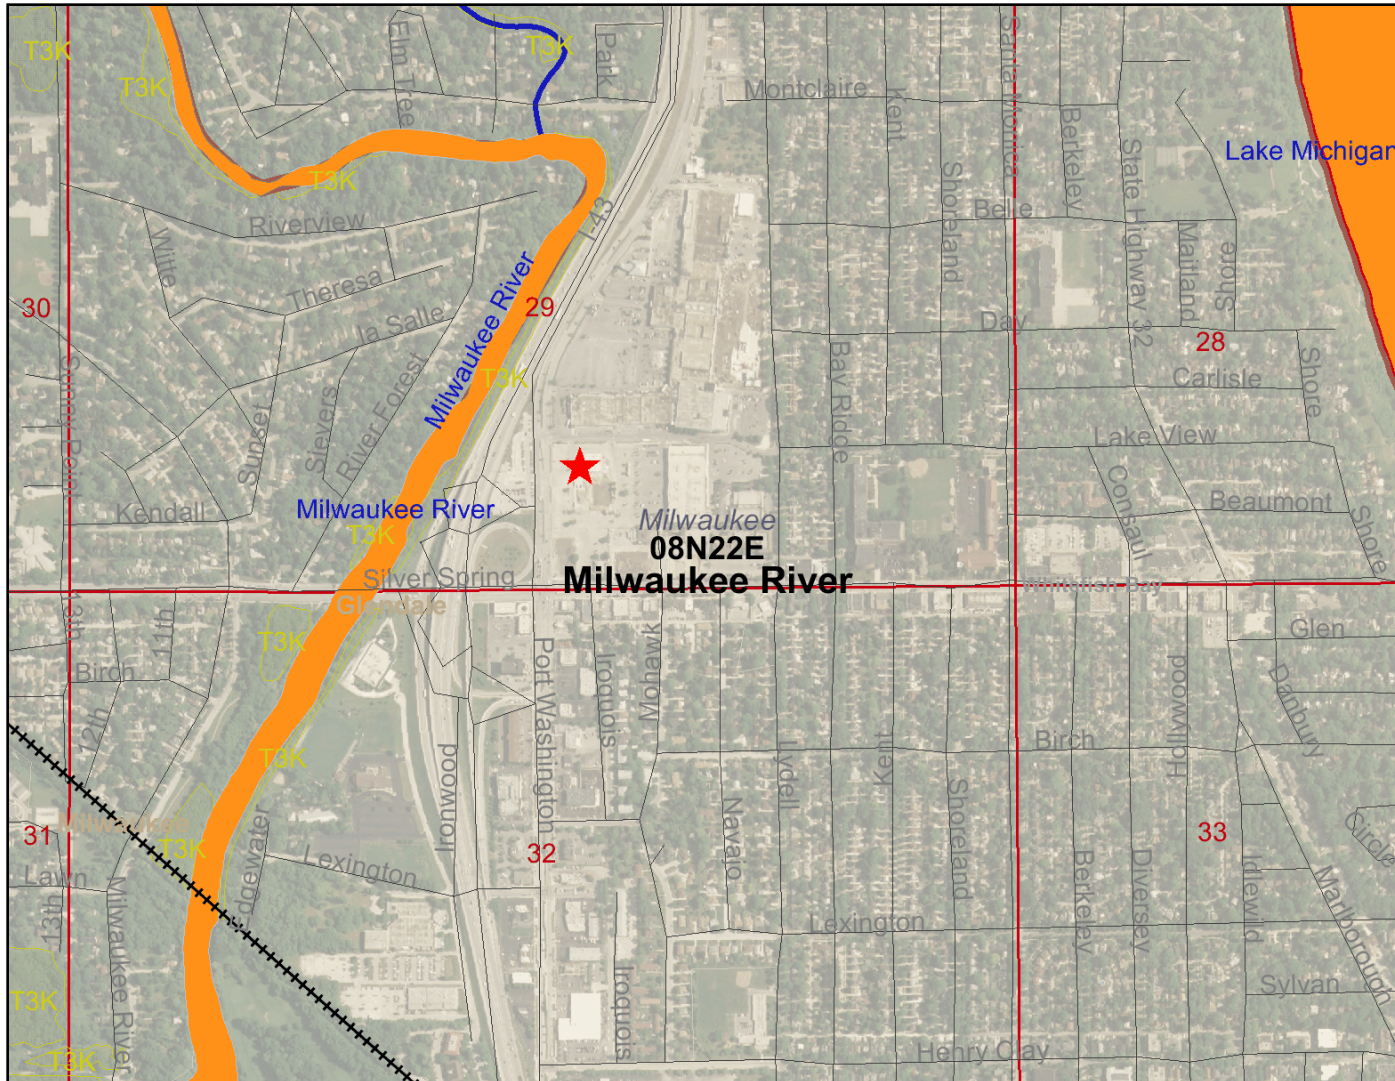

Glendale_Cty-Bayshore Mall ReDevel_Aug 28, 2008

Legend

- Railroads
- Local Roads
- NR104 Lines
- Outstanding and Exceptional Waters
- Exceptional
- Outstanding
- PRF Sensitive Areas of Lakes
- ASNRI Outstanding and Exceptional Streams
- ORW
- ORW
- ERW
- ASNRI Outstanding and Exceptional Lakes
- ERW
- ORW
- ORW
- ASNRI Wild and Scenic Rivers
- ASNRI Trout Streams
- Class I Trout
- Class II Trout
- Class III Trout
- ASNRI Wild Rice Streams
- ASNRI Wild Rice Areas
- ASNRI Quality Wetland Streams
- ASNRI Quality Wetland Areas
- ASNRI NHI Streams
- ASNRI NHI Areas
- PNW Muskv Streams

0 1250 2500 3750 ft.

Scale: 1:12,788

This map is a user generated static output from an Internet mapping site and is for general reference only. Data layers that appear on this map may or may not be accurate, current, or otherwise reliable. THIS MAP IS NOT TO BE USED FOR NAVIGATION.