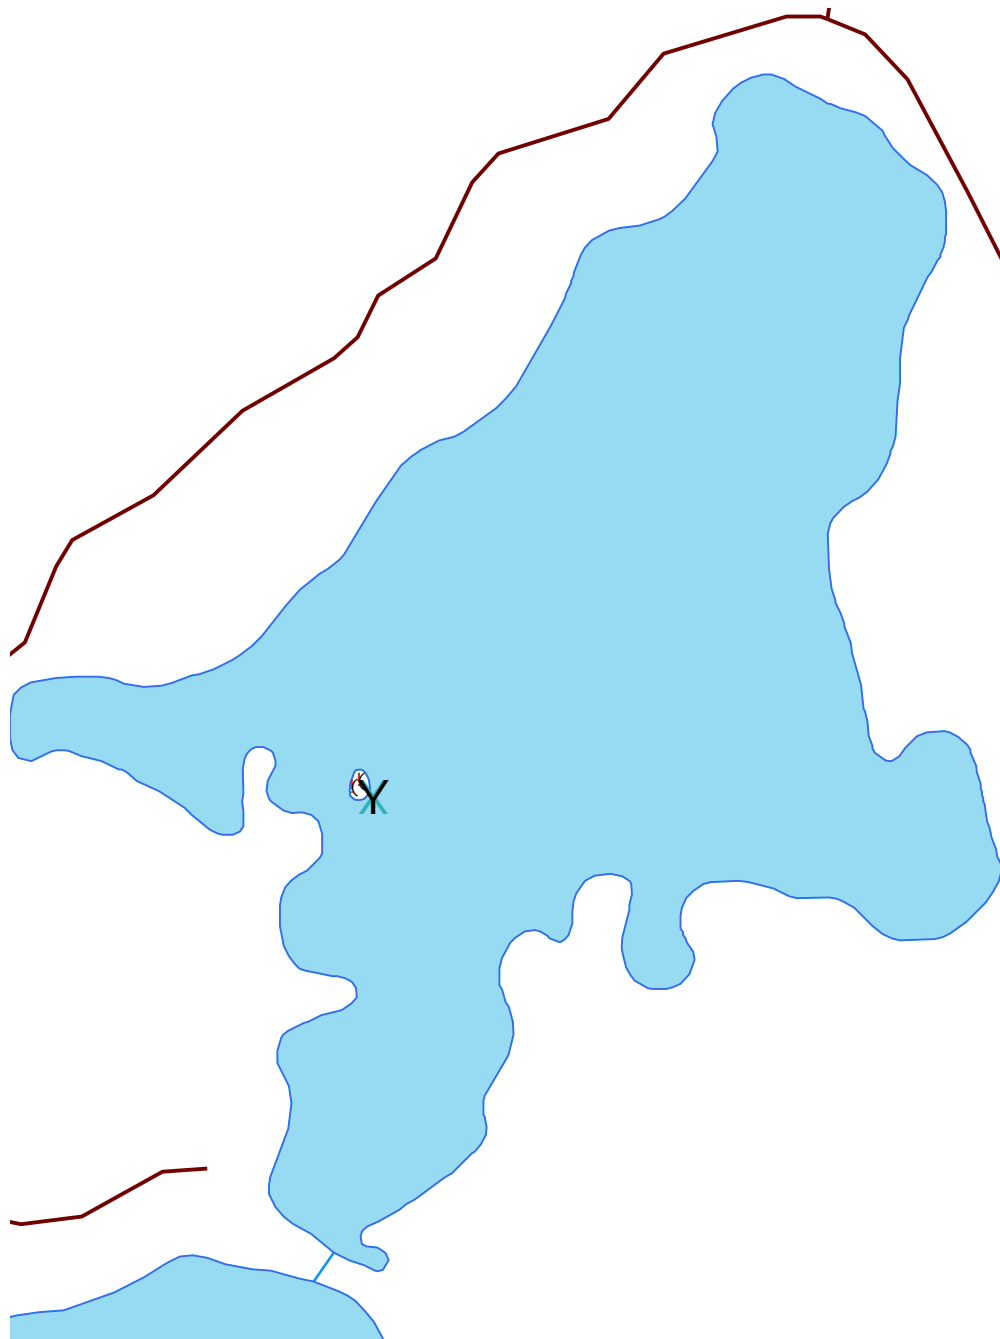

Little Sand Lake

Vilas

2322200

Nesting Year

- X 1986
- X 1987
- X 1988
- X 1989
- (1990
- (1991
- (1992

- (1993
- (1994
- (1995
- (1996
- (1997
- (1998
- (1999
- (2000
- ^ 2001
- ^ 2002
- ^ 2003
- ^ 2004
- ^ 2005
- ^ 2006
- ^ 2007

Loon Nursery

Water

Rivers & Streams

Roads

Loon Watch
Sigurd Olson Environmental Institute
Ashland, WI
July 1, 2008