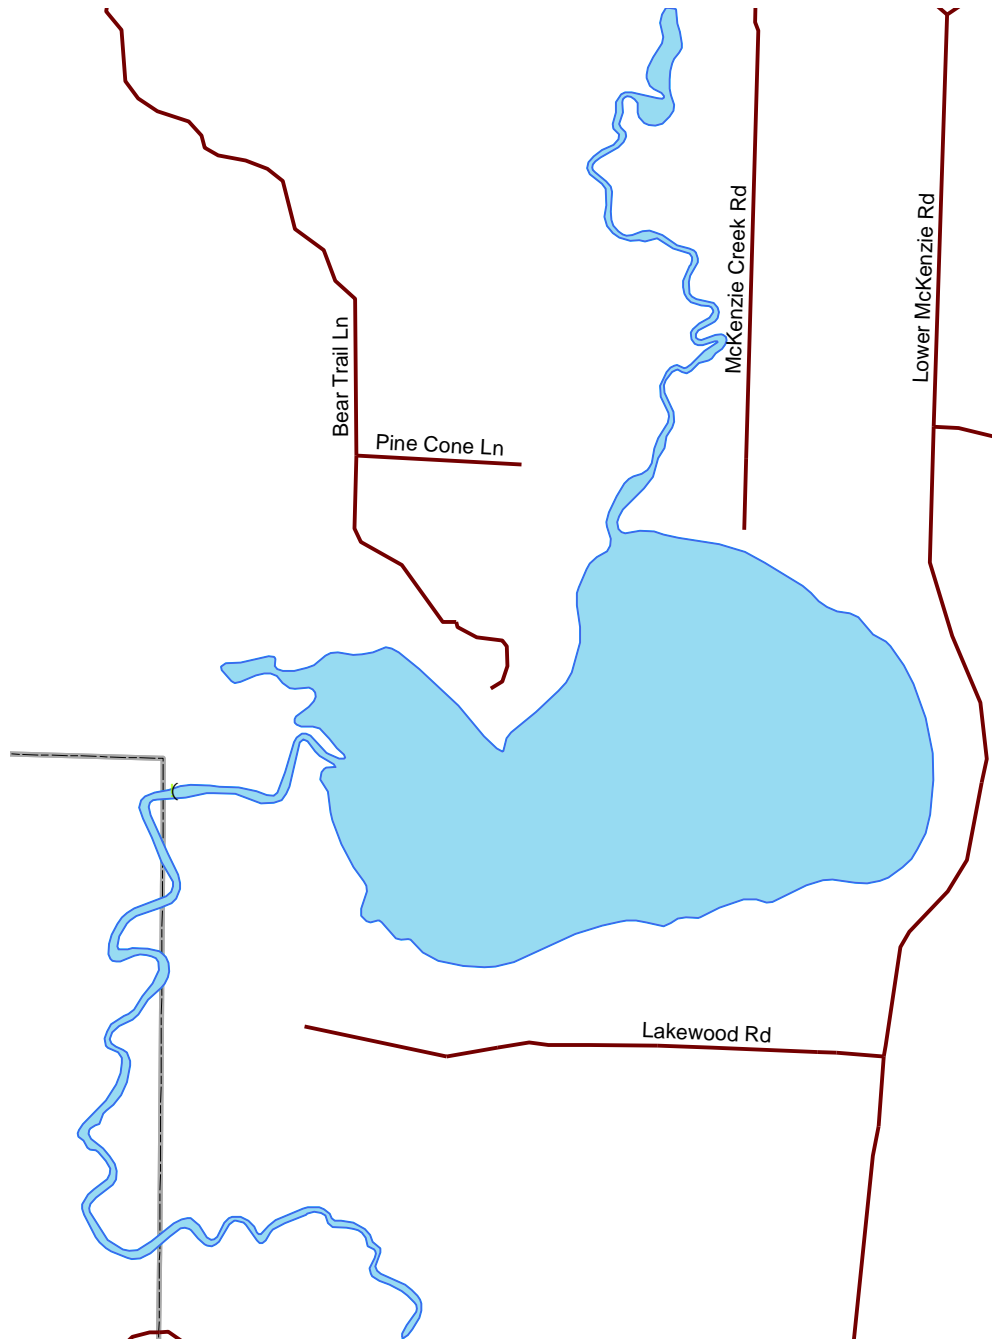

Lower McKenzie Lake

Washburn

2706300

Nesting Year	Symbol	Year	Symbol	Year
	⌋	1993	⌋	2001
X	⌋	1986	⌋	2002
X	⌋	1987	⌋	2003
X	⌋	1988	⌋	2004
X	⌋	1989	⌋	2005
⌋	⌋	1990	⌋	2006
⌋	⌋	1991	⌋	2007
⌋	⌋	1992	⌋	2000

-  Loon Nursery
-  Water
-  Rivers & Streams
-  Roads

Loon Watch
 Sigurd Olson Environmental Institute
 Ashland, WI
 June 30, 2008