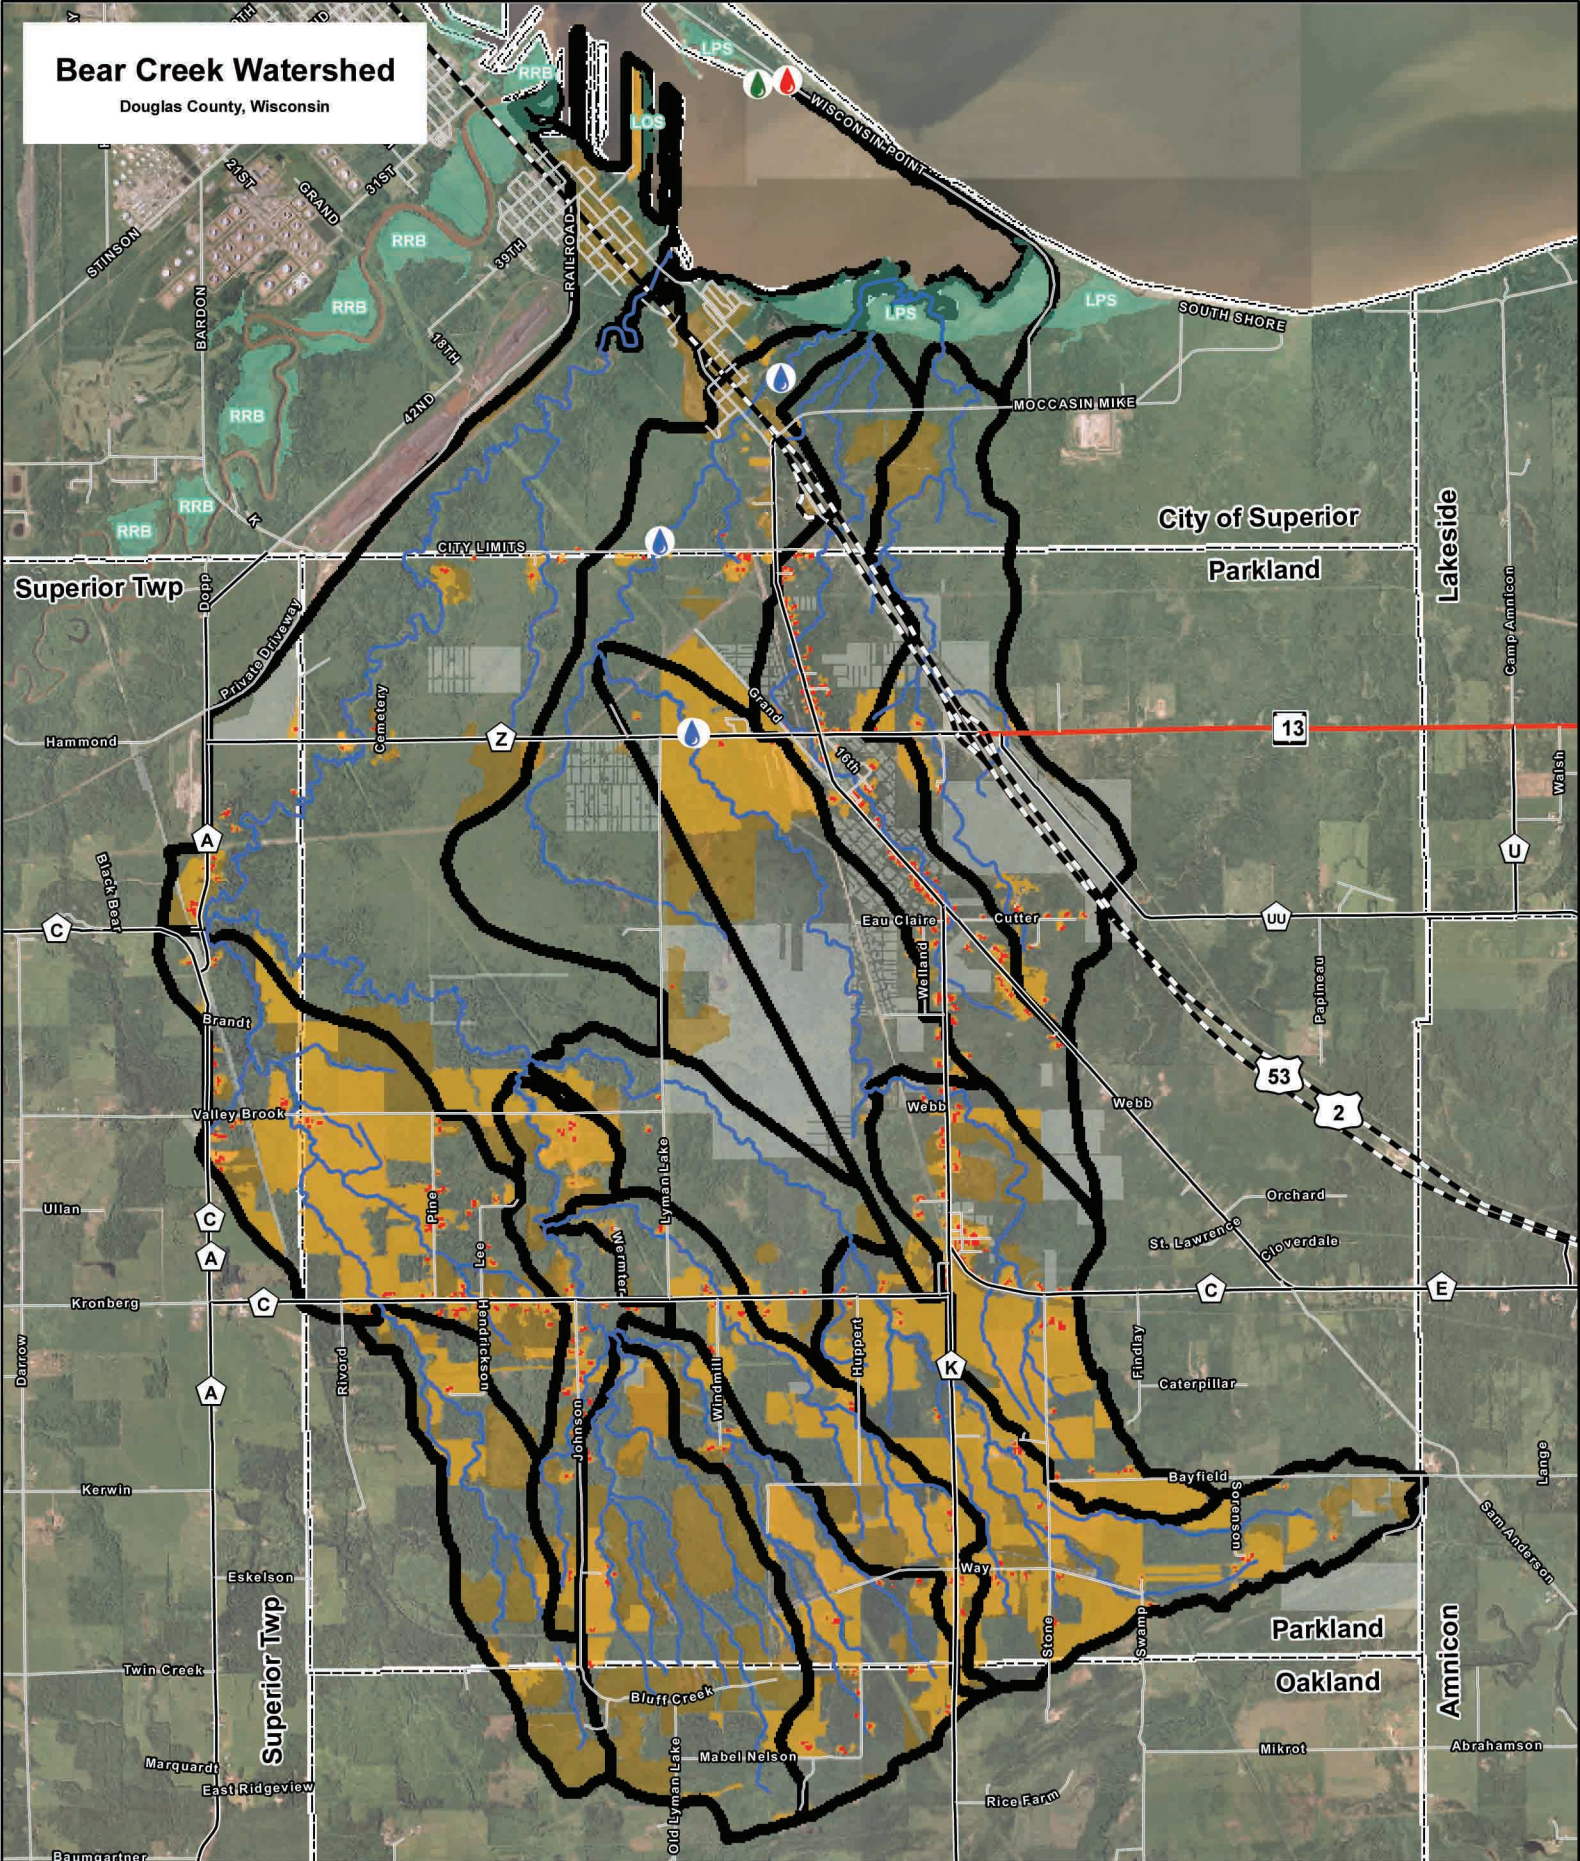

Bear Creek Watershed

Douglas County, Wisconsin

- Roads and City Streets
- County Roads
- State Highways
- U.S. Highways
- Stream / River

- Access Point
- Estuary Sample Point
- Stream Sample Point
- Lost Creek Watershed Bounds

- Public Lands
- Building Footprints
- 0 - 16 Year Harvested Timber Lands
- Ag. / Urban Open Land

Great Lakes Coastal Wetland Consortium Wetland Classifications