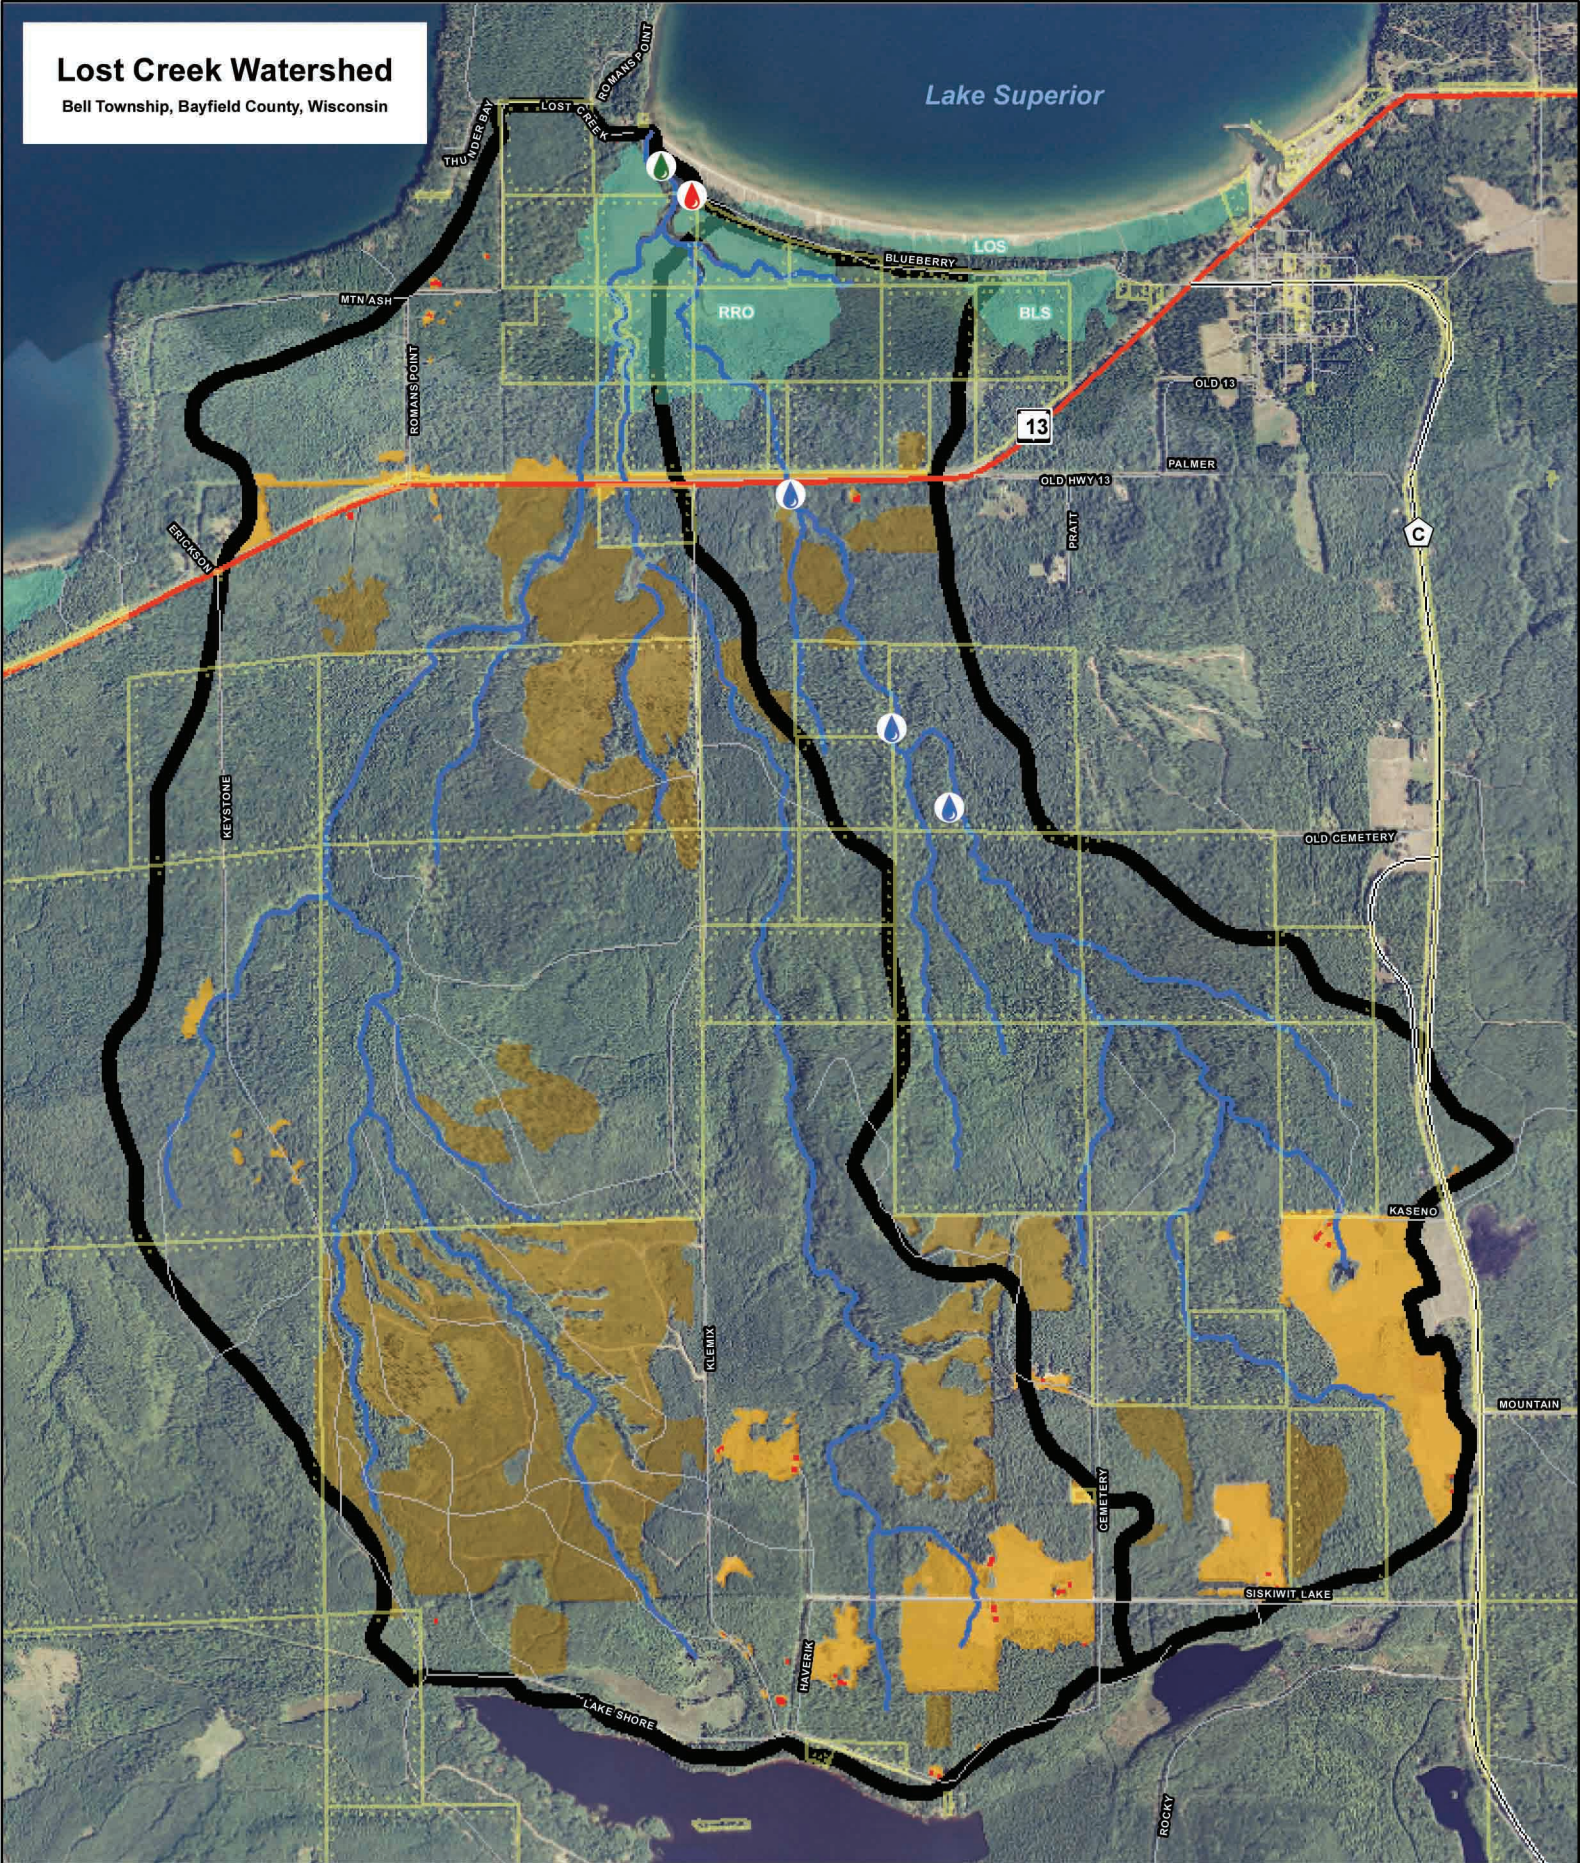

Lost Creek Watershed

Bell Township, Bayfield County, Wisconsin

- Roads and City Streets
- County Roads
- State Highways
- U.S. Highways
- Stream / River

- Access Point
- Estuary Sample Point
- Stream Sample Point

Lost Creek Watershed Bounds

Great Lakes Coastal Wetland Consortium Wetland Classifications

- Public Lands
- Building Footprints
- 0 - 16 Year Harvested Timber Lands
- Ag. / Urban Open Land