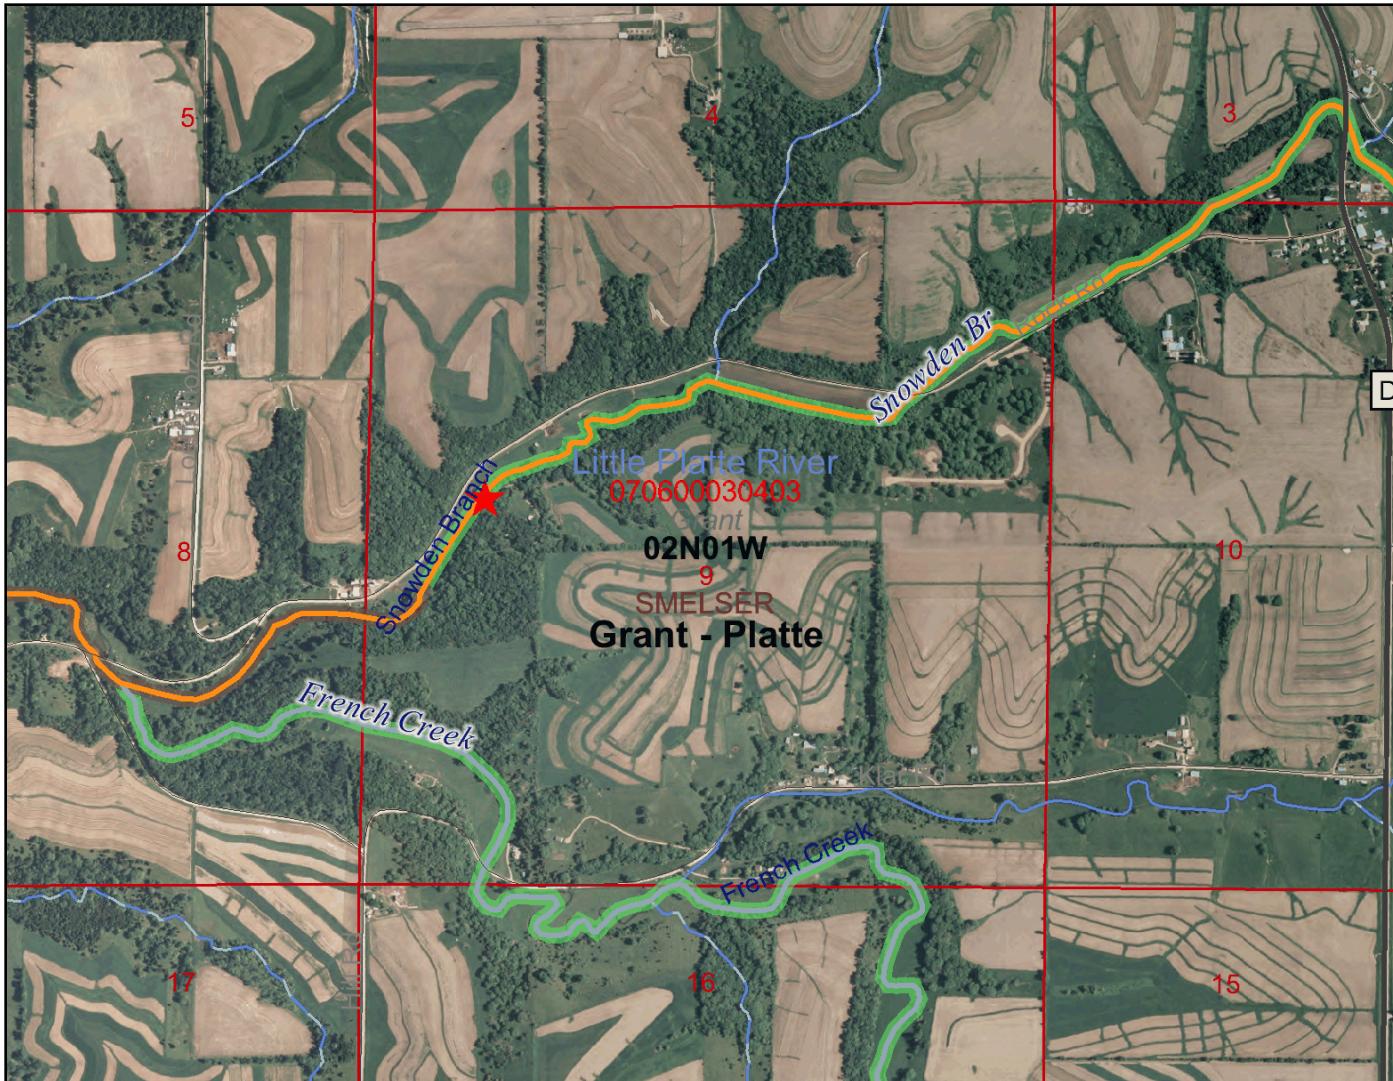

Grant Cnty-Snowden Crk_The Matadors Property_Jul 23, 2009

Legend

- Railroads
- Major Highways
 - Interstate
 - State Highway
 - U.S. Highway
 - County Roads
 - Local Roads
- NR104 Lines
- Outstanding and Exceptional Streams
 - Exceptional
 - Outstanding
 - Localational QA In Progress
 - Localational Data Source Conflict
 - Outstanding and Exceptional Lakes
 - Exceptional
 - Outstanding
 - Localational QA In Progress
 - Localational Data Source Conflict
- PRF Other River Public Rights Features
- PRF Sensitive Rivers
- PRF Other Public Rights Features
- PRF Sensitive Areas of Lakes
- ASNRI Outstanding and Exceptional Streams
- ORW
- ORW
- ERW

This map is a user generated static output from an Internet mapping site and is for general reference only. Data layers that appear on this map may or may not be accurate, current, or otherwise reliable. THIS MAP IS NOT TO BE USED FOR NAVIGATION.